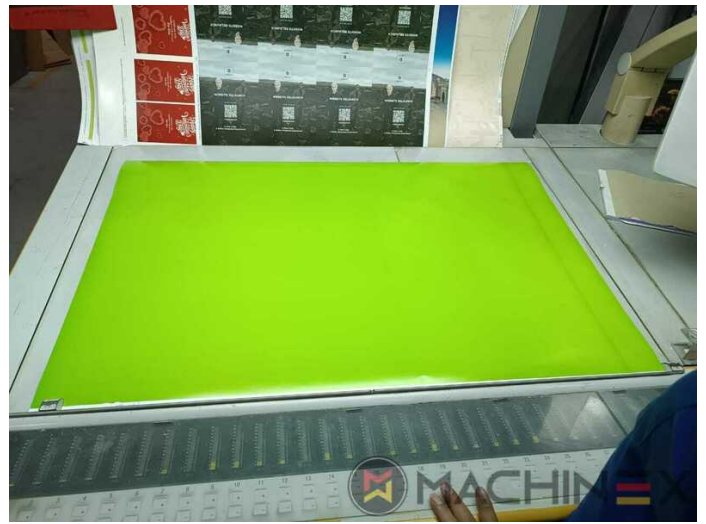

SPAIN | GERMANY | USA | ITALY | TURKEY | CHINA | BRAZIL | MEXICO | PERU

+34 682 639 187

info@machinex.com