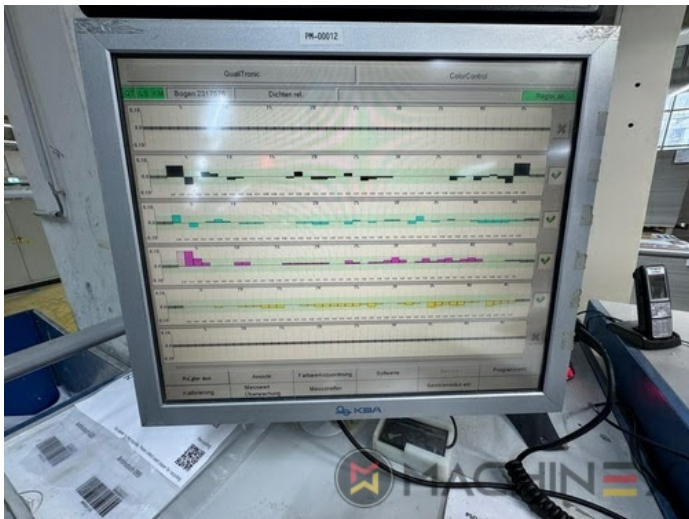

SPAIN | GERMANY | USA | ITALY | TURKEY | CHINA | BRAZIL | MEXICO | PERU

+34 682 639 187

info@machinex.com