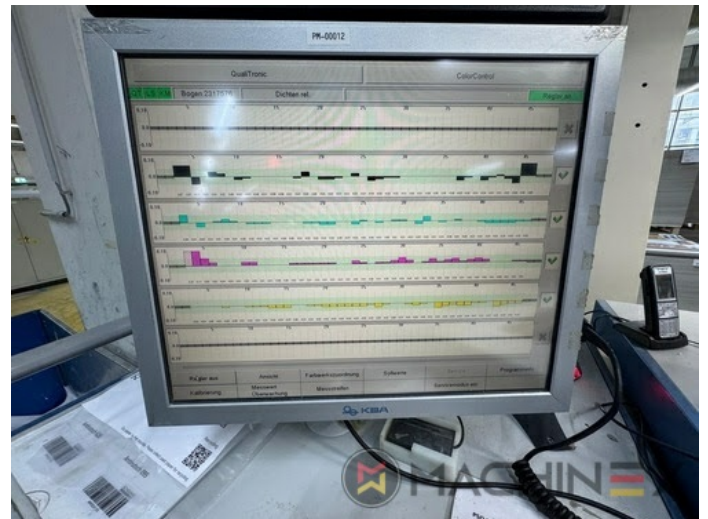

SPAIN | GERMANY | USA | ITALY | TURKEY | CHINA | BRAZIL | MEXICO | PERU

+34 682 639 187

info@machinex.com