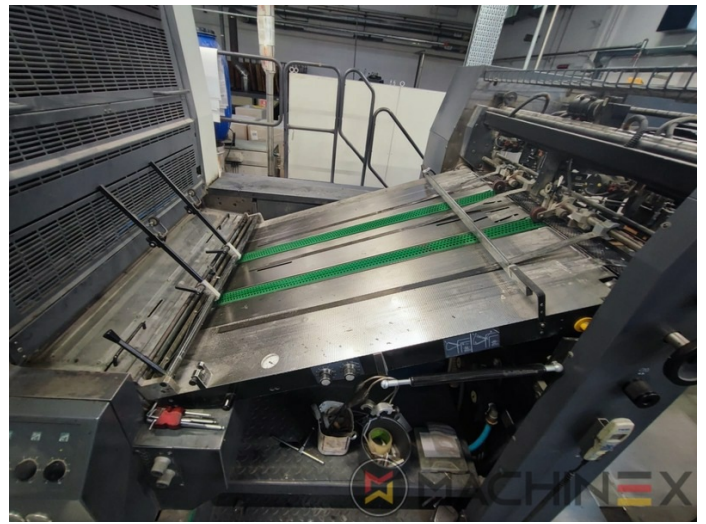

SPAIN | GERMANY | USA | ITALY | TURKEY | CHINA | BRAZIL | MEXICO | PERU

+34 682 639 187

info@machinex.com