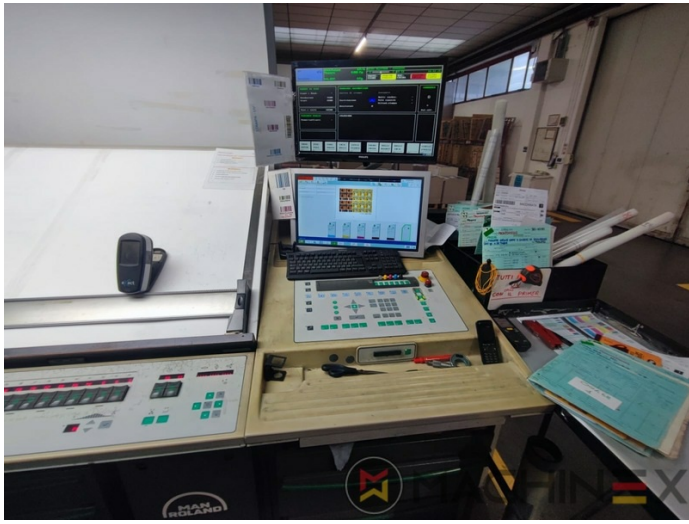

SPAIN | GERMANY | USA | ITALY | TURKEY | CHINA | BRAZIL | MEXICO | PERU

+34 682 639 187

info@machinex.com