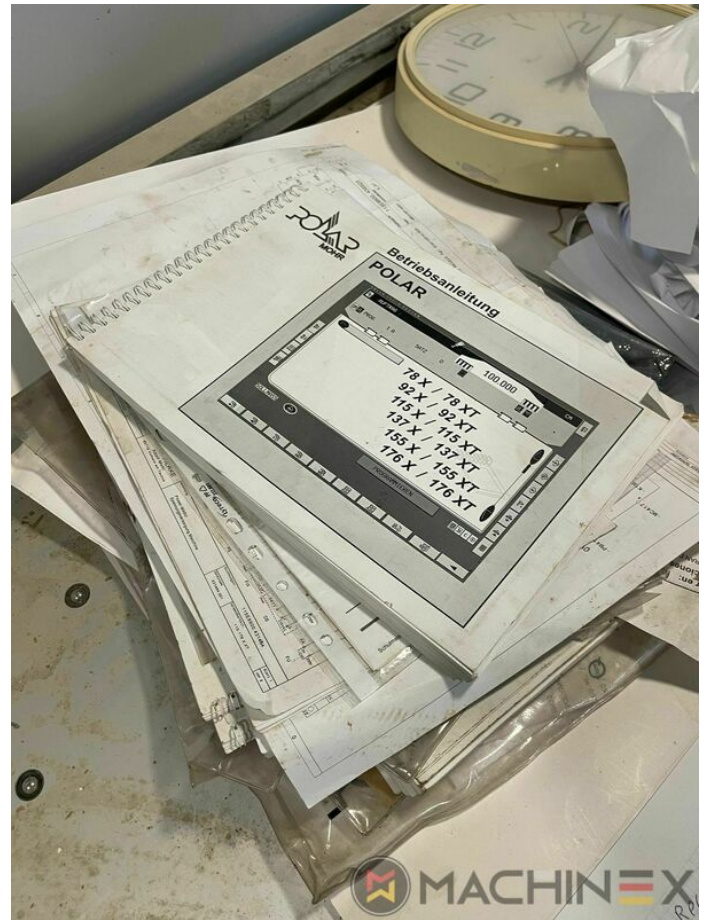

SPAIN | GERMANY | USA | ITALY | TURKEY | CHINA | BRAZIL | MEXICO | PERU

+34 682 639 187

info@machinex.com