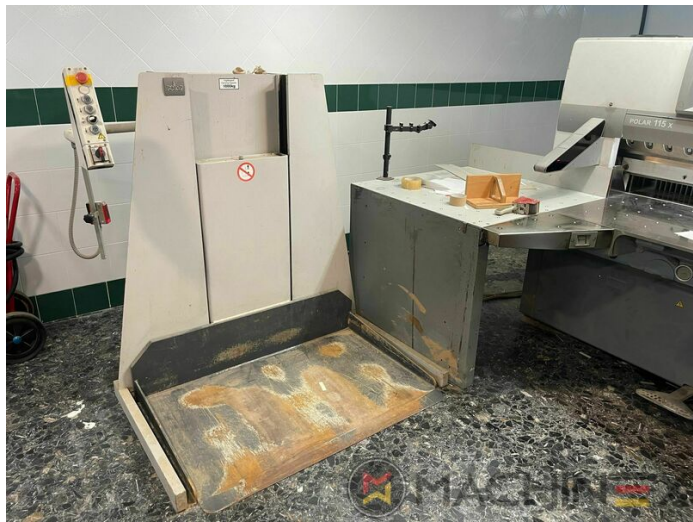

SPAIN | GERMANY | USA | ITALY | TURKEY | CHINA | BRAZIL | MEXICO | PERU

+34 682 639 187

info@machinex.com