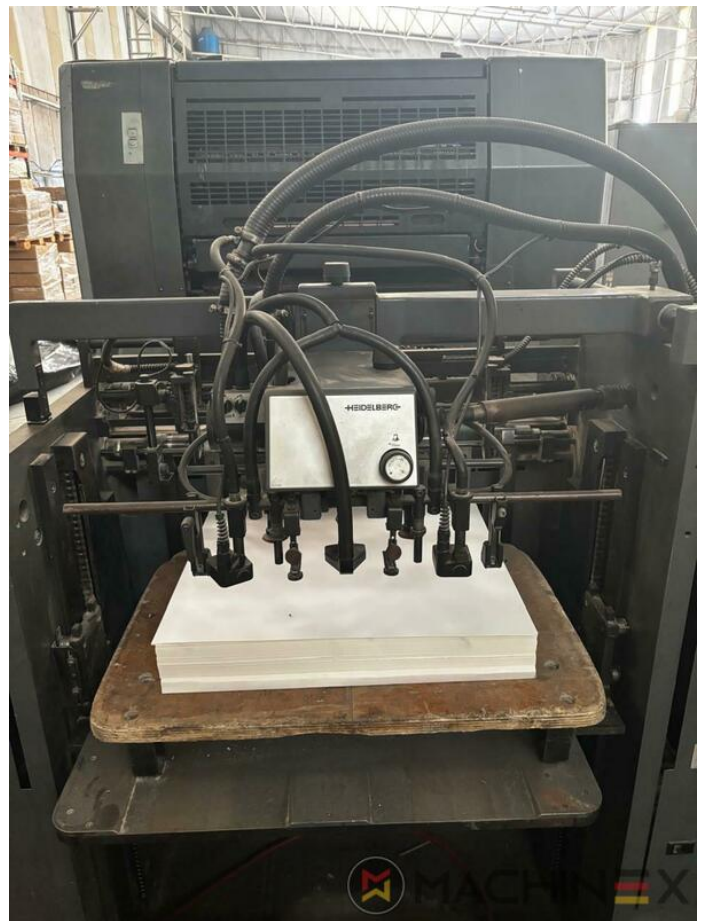

SPAIN | GERMANY | USA | ITALY | TURKEY | CHINA | BRAZIL | MEXICO | PERU

+34 682 639 187

info@machinex.com

MACHINEX