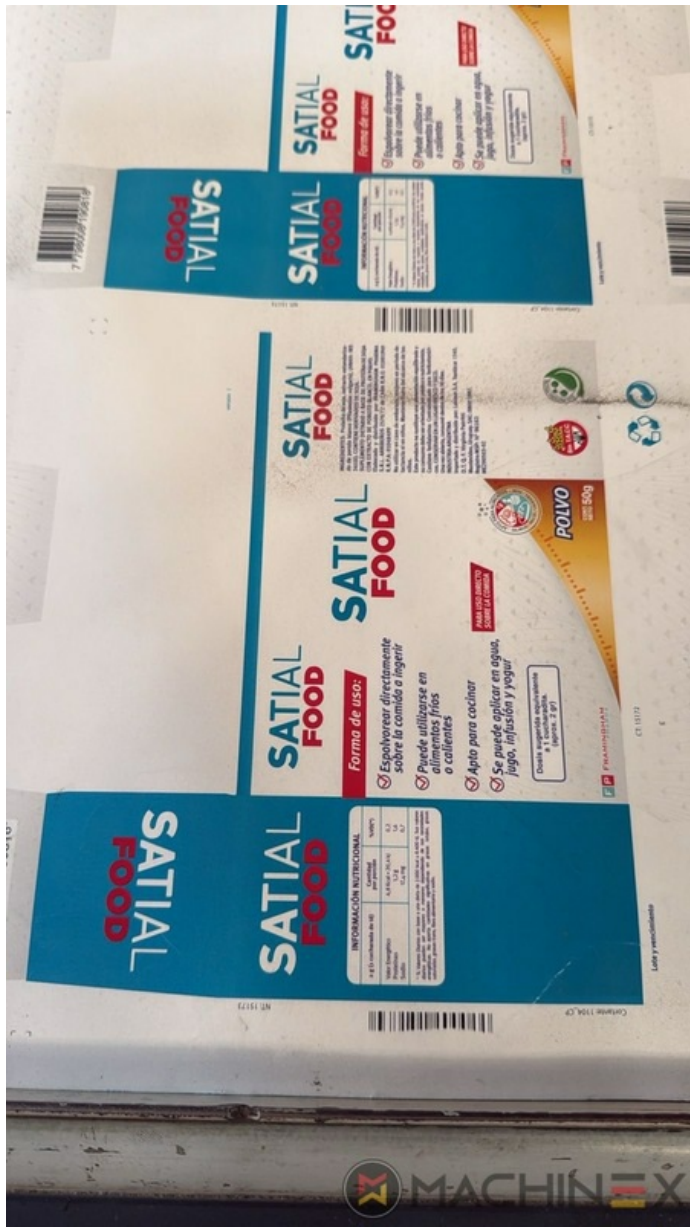

SPAIN | GERMANY | USA | ITALY | TURKEY | CHINA | BRAZIL | MEXICO | PERU

+34 682 639 187

info@machinex.com