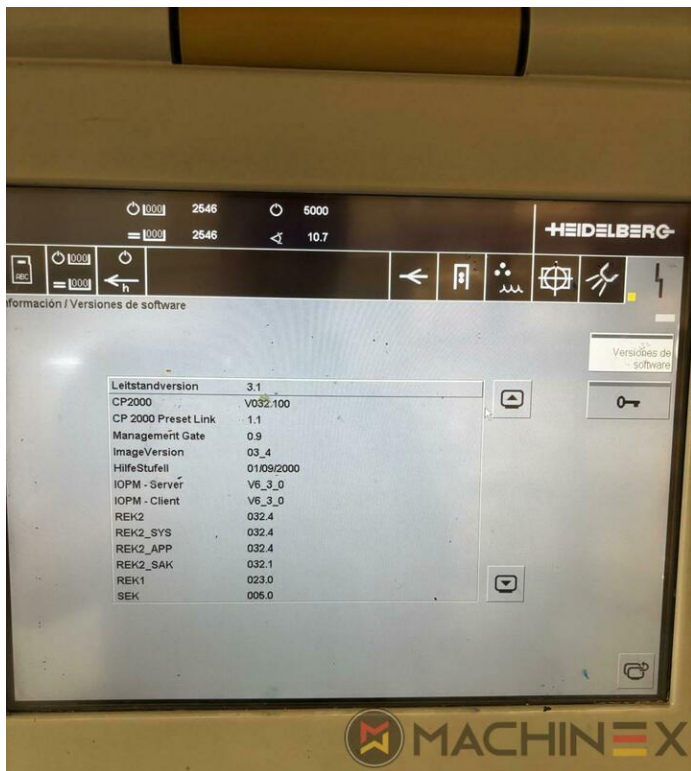

SPAIN | GERMANY | USA | ITALY | TURKEY | CHINA | BRAZIL | MEXICO | PERU

+34 682 639 187

info@machinex.com