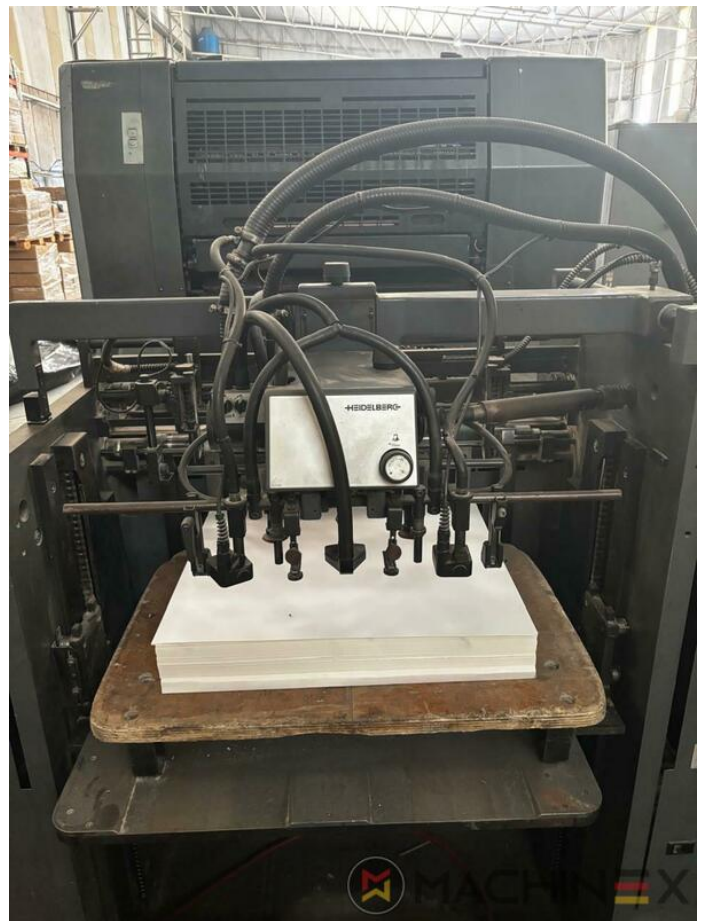

SPAIN | GERMANY | USA | ITALY | TURKEY | CHINA | BRAZIL | MEXICO | PERU

+34 682 639 187

info@machinex.com