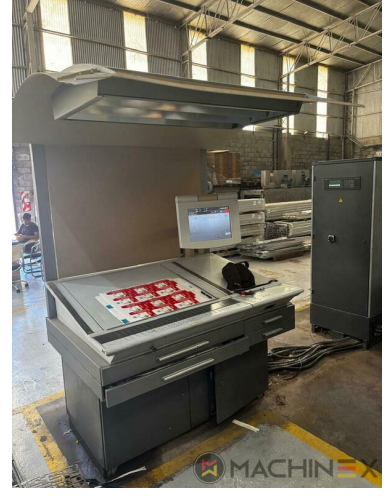

2000 | HEIDELBERG SM 74 5 LX

+ USED PRINTING MACHINES 2000 YIL: 2000 5 COLOR

YAZICI AÇIKLAMASI

EKIPMAN

- Alcolor film dampening
- Autoplate (Semi automatic plate change)
- Auto register
- Extended delivery HD version 2
- TECHNOTRANS
- Automatic blanket, roller and impression-cylinder washing device
- High Pile delivery
- IR kızılötesi kurutucu
- Super Blue
- Steel Plate feeder and delivery
- Grafix Alphatronic 200 Powder Spray
- Electromechanical Stream Controls
- CP 2000 - renk ve makina kumandasi
- Program-controlled wash-up device (Roller, Blanket & ICWD)
- Varnish Supply unit 180l/h
- Interface adapter