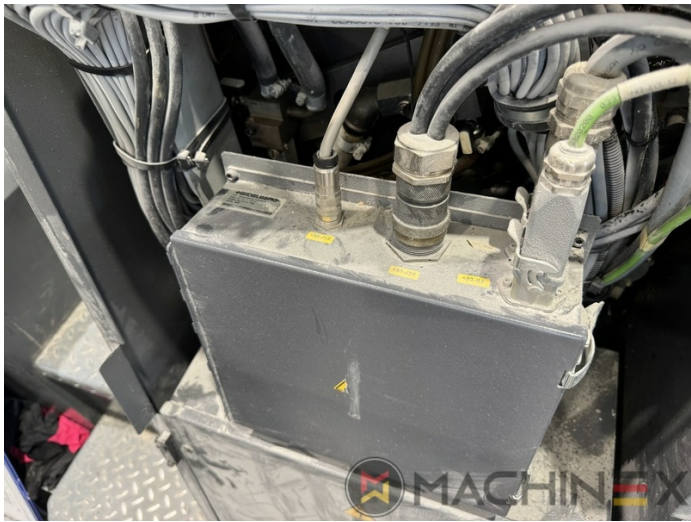

SPAIN | GERMANY | USA | ITALY | TURKEY | CHINA | BRAZIL | MEXICO | PERU

+34 682 639 187

info@machinex.com