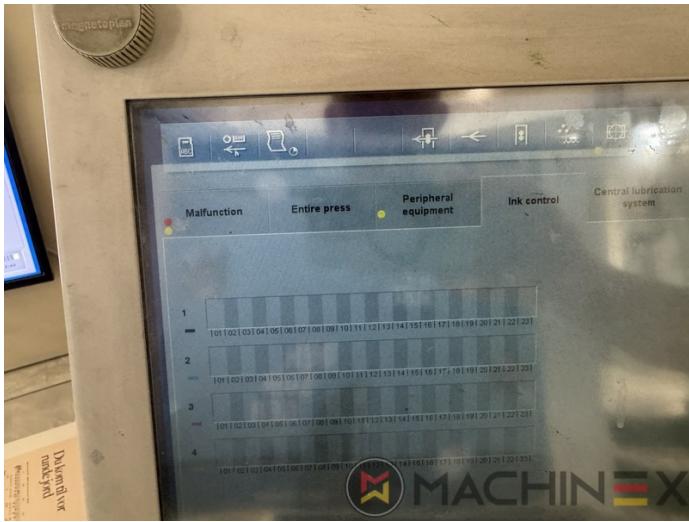

2007 | HEIDELBERG CD 74 4 (C) P

 USED PRINTING MACHINES  ■■■ : 2007  4 COLOR

- Autoplate (Semi automatic plate change)
- Press Center Instant Gate
- Automatic Blanket Impressions Cylinders & Inking Rollers washing devices
- Weko AP 262 Powder Spray
- CP 2000 console touch screen
- Fully Automatic perfecting device
- InkLine (automatic ink supply)
- Prinect Inpress Control – inline color measurement, quality Control and Register system

- Sheet Counter : 184 Million
- Max. format : 530 x 740 mm
- Print output : 15.000 s.p.h.

SPAIN | GERMANY | USA | ITALY | TURKEY | CHINA | BRAZIL | MEXICO | PERU

 +34 682 639 187

 info@machinex.com

 MACHINEX