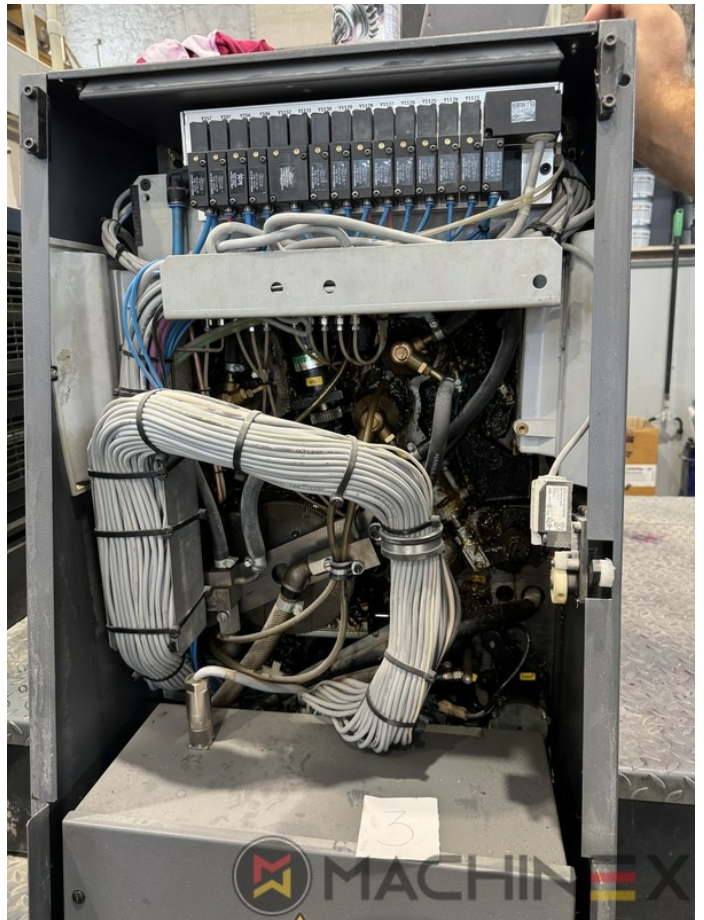

SPAIN | GERMANY | USA | ITALY | TURKEY | CHINA | BRAZIL | MEXICO | PERU

+34 682 639 187

info@machinex.com