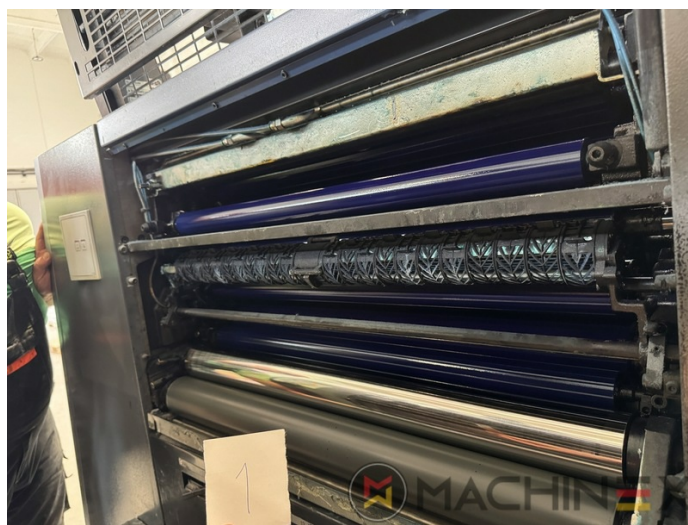

SPAIN | GERMANY | USA | ITALY | TURKEY | CHINA | BRAZIL | MEXICO | PERU

+34 682 639 187

info@machinex.com