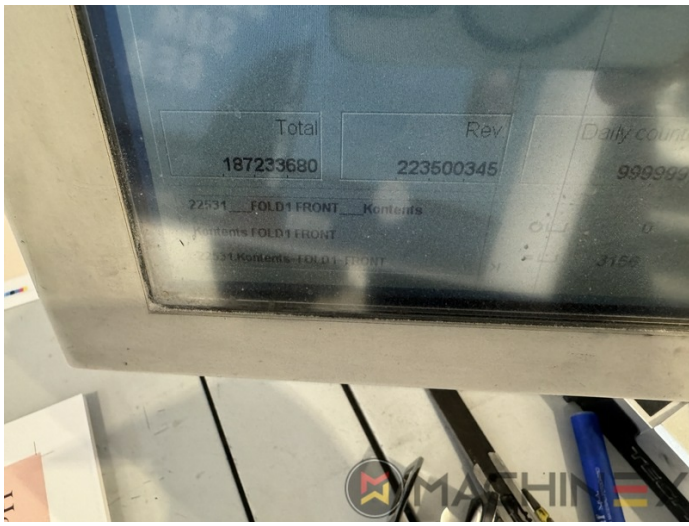

2007 | HEIDELBERG CD 74 4 (C) P

 USED PRINTING MACHINES  ■■■ : 2007  4 COLOR

- Autoplate (Semi automatic plate change)
- Press Center Instant Gate
- Automatic Blanket Impressions Cylinders & Inking Rollers washing devices
- Weko AP 262 Powder Spray
- CP 2000 console touch screen
- Fully Automatic perfecting device
- InkLine (automatic ink supply)
- Prinect Inpress Control – inline color measurement, quality Control and Register system

- Sheet Counter : 184 Million
- Max. format : 530 x 740 mm
- Print output : 15.000 s.p.h.

SPAIN | GERMANY | USA | ITALY | TURKEY | CHINA | BRAZIL | MEXICO | PERU

 +34 682 639 187

 info@machinex.com

 MACHINEX