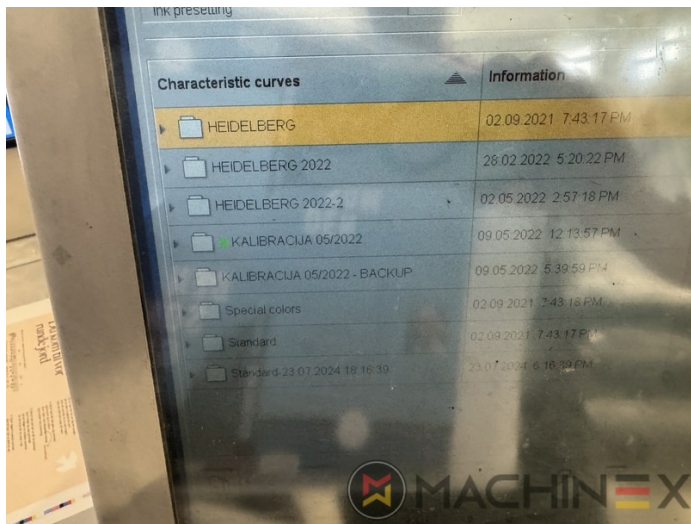

2007 | HEIDELBERG CD 74 4 (C) P

 USED PRINTING MACHINES  ■■■ : 2007  4 COLOR

- Autoplate (Semi automatic plate change)
- Press Center Instant Gate
- Automatic Blanket Impressions Cylinders & Inking Rollers washing devices
- Weko AP 262 Powder Spray
- CP 2000 console touch screen
- Fully Automatic perfecting device
- InkLine (automatic ink supply)
- Prinect Inpress Control – inline color measurement, quality Control and Register system

 **MACHINEX**

SPAIN | GERMANY | USA | ITALY | TURKEY | CHINA | BRAZIL | MEXICO | PERU

+34 682 639 187

info@machinex.com

SPAIN | GERMANY | USA | ITALY | TURKEY | CHINA | BRAZIL | MEXICO | PERU

+34 682 639 187