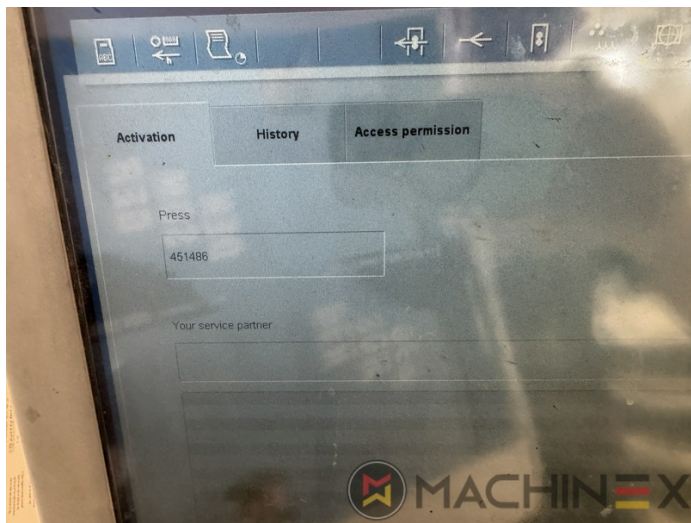

SPAIN | GERMANY | USA | ITALY | TURKEY | CHINA | BRAZIL | MEXICO | PERU

+34 682 639 187

info@machinex.com