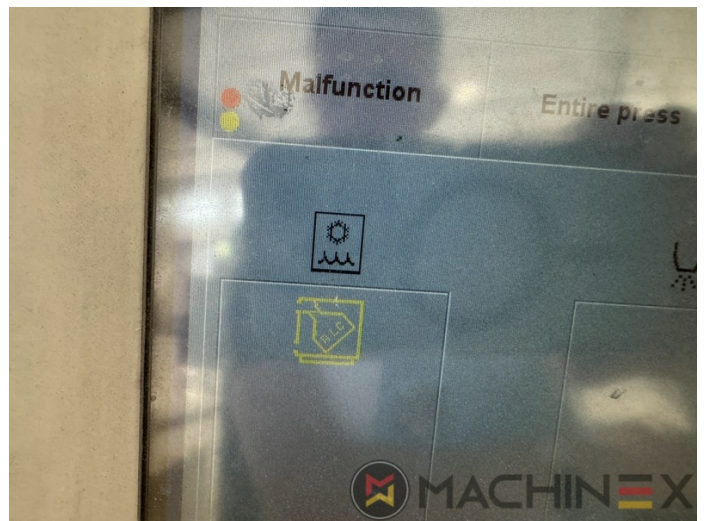

SPAIN | GERMANY | USA | ITALY | TURKEY | CHINA | BRAZIL | MEXICO | PERU

+34 682 639 187

info@machinex.com