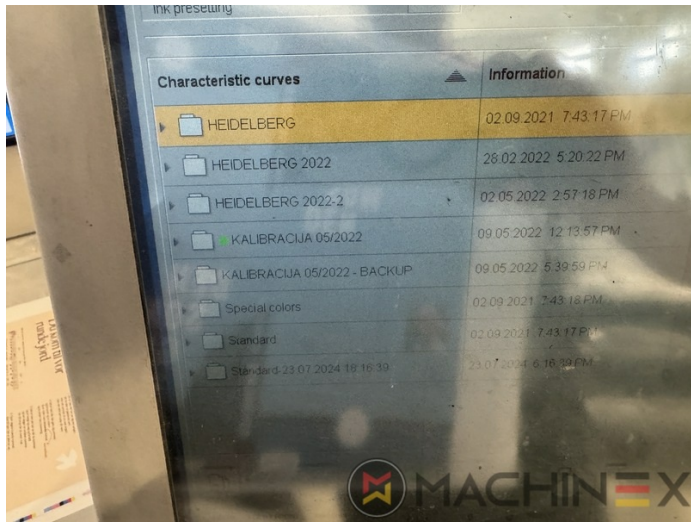

2007 | HEIDELBERG CD 74 4 (C) P

+ USED PRINTING MACHINES 20 TAHUN: 2007 4 COLOR

DESKRIPSI PENCETAK

PERALATAN

- Autoplate (Semi automatic plate change)
- Press Center Instant Gate
- Automatic Blanket Impressions Cylinders & Inking Rollers washing devices
- Weko AP 262 Powder Spray
- CP 2000 console touch screen
- Fully Automatic perfecting device
- InkLine (automatic ink supply)
- Prinect Inpress Control – inline color measurement, quality Control and Register system

 **MACHINEX**

SPAIN | GERMANY | USA | ITALY | TURKEY | CHINA | BRAZIL | MEXICO | PERU

+34 682 639 187

info@machinex.com

SPAIN | GERMANY | USA | ITALY | TURKEY | CHINA | BRAZIL | MEXICO | PERU

+34 682 639 187