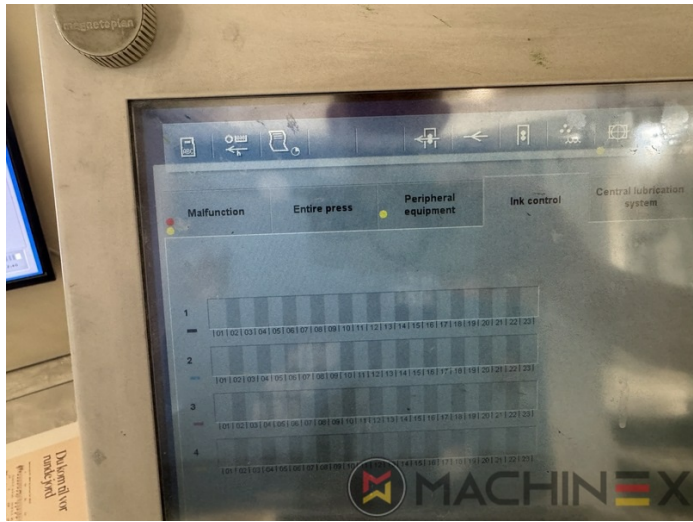

2007 | HEIDELBERG CD 74 4 (C) P

+ USED PRINTING MACHINES 20 TAHUN: 2007 4 COLOR

DESKRIPSI PENCETAK

PERALATAN

- Autoplate (Semi automatic plate change)
- Press Center Instant Gate
- Automatic Blanket Impressions Cylinders & Inking Rollers washing devices
- Weko AP 262 Powder Spray
- CP 2000 console touch screen
- Fully Automatic perfecting device
- InkLine (automatic ink supply)
- Prinect Inpress Control – inline color measurement, quality Control and Register system

TEKNIS RINCIAN

- Sheet Counter : 184 Million
- Max. format : 530 x 740 mm
- Print output : 15.000 s.p.h.

SPAIN | GERMANY | USA | ITALY | TURKEY | CHINA | BRAZIL | MEXICO | PERU

+34 682 639 187

info@machinex.com