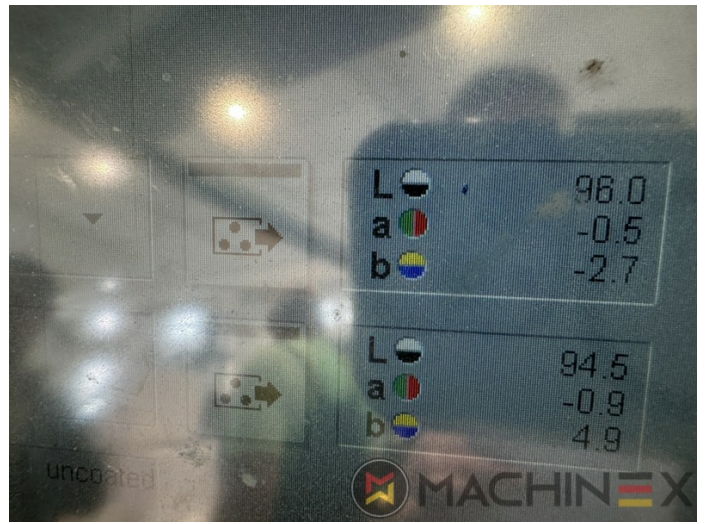

SPAIN | GERMANY | USA | ITALY | TURKEY | CHINA | BRAZIL | MEXICO | PERU

+34 682 639 187

info@machinex.com