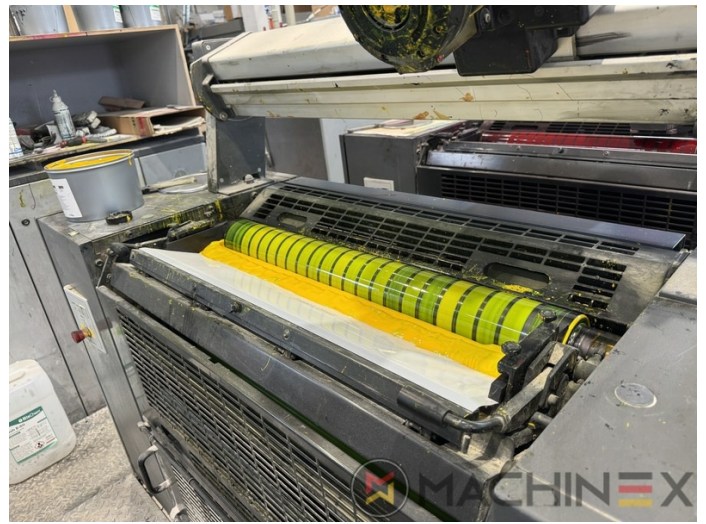

SPAIN | GERMANY | USA | ITALY | TURKEY | CHINA | BRAZIL | MEXICO | PERU

+34 682 639 187

info@machinex.com