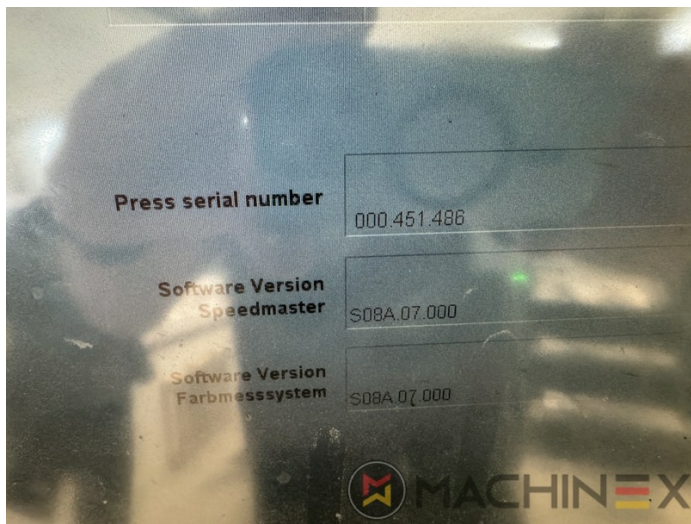

SPAIN | GERMANY | USA | ITALY | TURKEY | CHINA | BRAZIL | MEXICO | PERU

+34 682 639 187

info@machinex.com