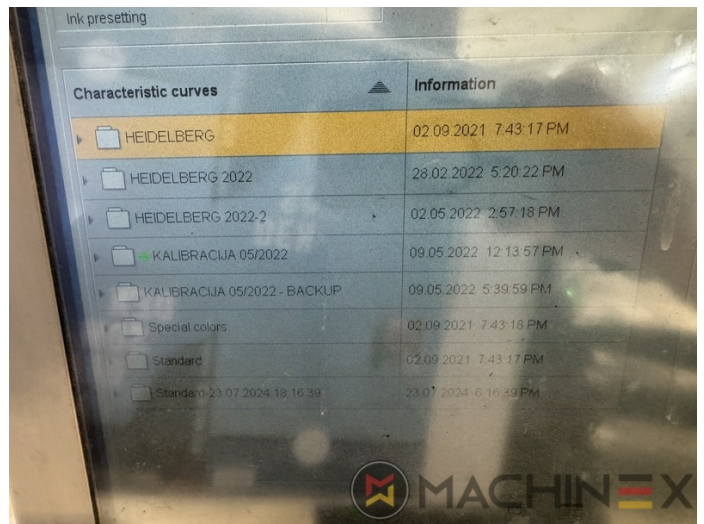

+34 682 639 187

info@machinex.com

SPAIN | GERMANY | USA | ITALY | TURKEY | CHINA | BRAZIL | MEXICO | PERU

+34 682 639 187

info@machinex.com

SPAIN | GERMANY | USA | ITALY | TURKEY | CHINA | BRAZIL | MEXICO | PERU