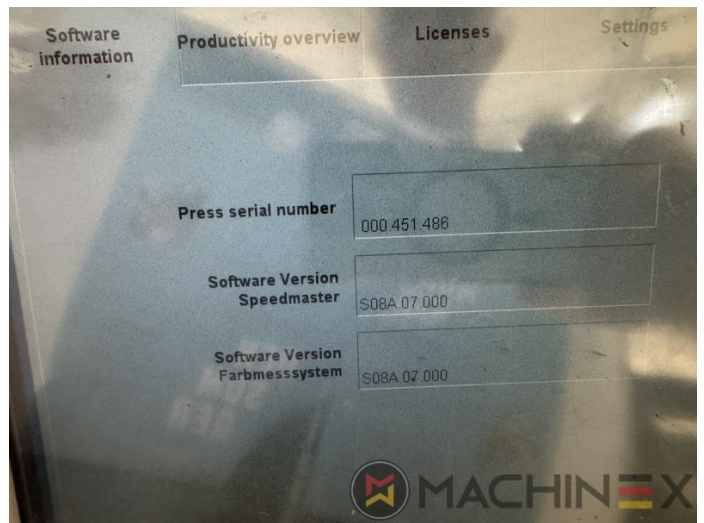

SPAIN | GERMANY | USA | ITALY | TURKEY | CHINA | BRAZIL | MEXICO | PERU

+34 682 639 187

info@machinex.com