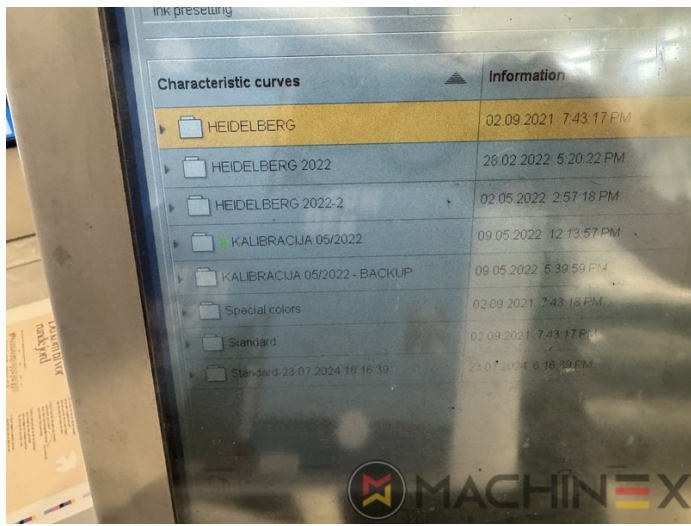

2007 | HEIDELBERG CD 74 4 (C) P

+ STAMPA OFFSET ANNO: 2007 4 COLORI

DESCRIZIONE DELLA STAMPANTE

ATTREZZATURE

- Autoplate (Cambio semi-automatico della piastra)
- Press Center Instant Gate
- Automatic Blanket Impressions Cylinders & Inking Rollers washing devices
- Weko AP 262 Powder Spray
- CP 2000 console touch screen
- Fully Automatic perfecting device
- InkLine (automatic ink supply)
- Prinect Inpress Control – inline color measurement, quality Control and Register system

+34 682 639 187

info@machinex.com

 **MACHINEX**

SPAIN | GERMANY | USA | ITALY | TURKEY | CHINA | BRAZIL | MEXICO | PERU

+34 682 639 187

info@machinex.com

 **MACHINEX**

SPAIN | GERMANY | USA | ITALY | TURKEY | CHINA | BRAZIL | MEXICO | PERU