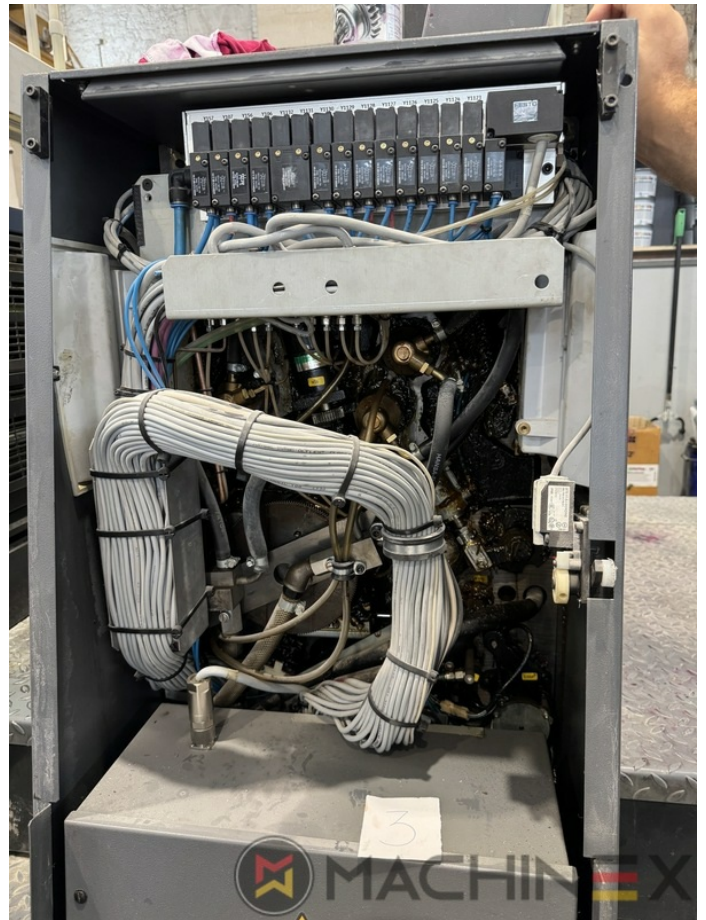

SPAIN | GERMANY | USA | ITALY | TURKEY | CHINA | BRAZIL | MEXICO | PERU

+34 682 639 187

info@machinex.com