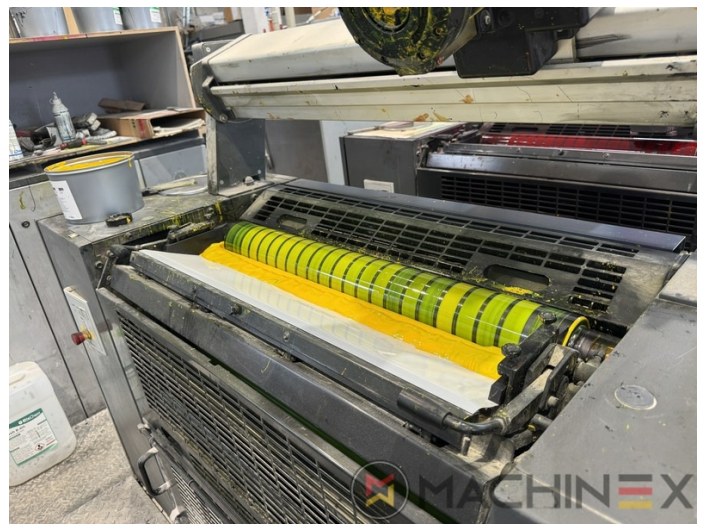

SPAIN | GERMANY | USA | ITALY | TURKEY | CHINA | BRAZIL | MEXICO | PERU

+34 682 639 187

info@machinex.com