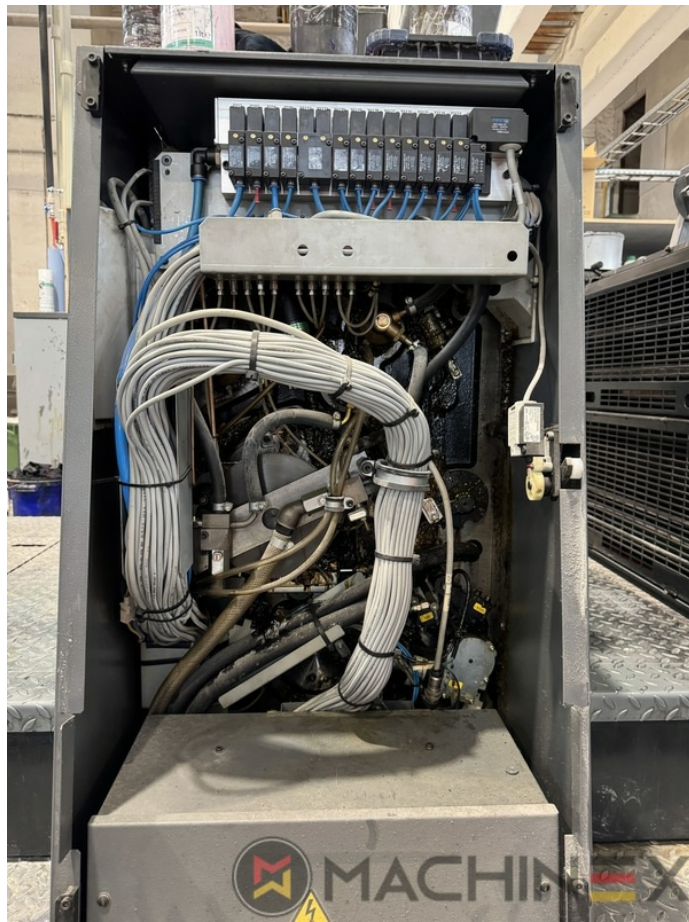

SPAIN | GERMANY | USA | ITALY | TURKEY | CHINA | BRAZIL | MEXICO | PERU

+34 682 639 187

info@machinex.com