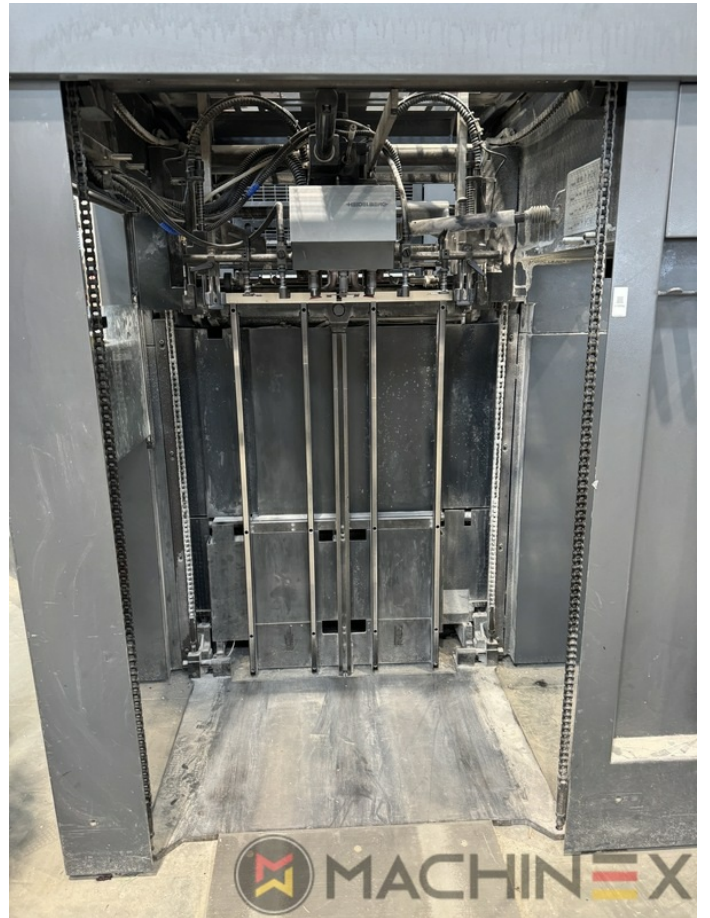

SPAIN | GERMANY | USA | ITALY | TURKEY | CHINA | BRAZIL | MEXICO | PERU

+34 682 639 187

info@machinex.com

MACHINEX