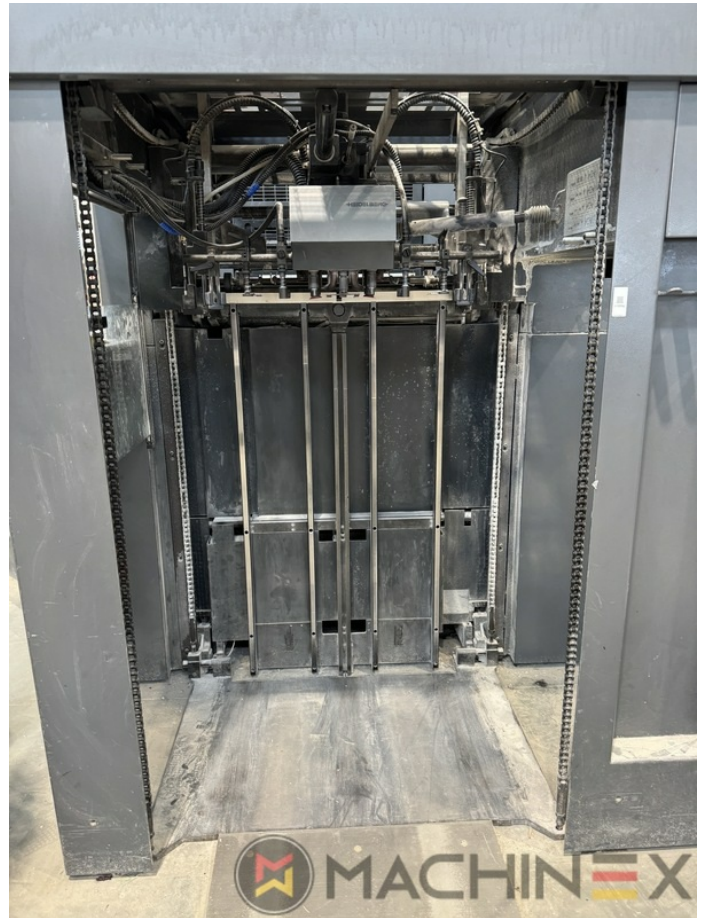

SPAIN | GERMANY | USA | ITALY | TURKEY | CHINA | BRAZIL | MEXICO | PERU

+34 682 639 187

info@machinex.com