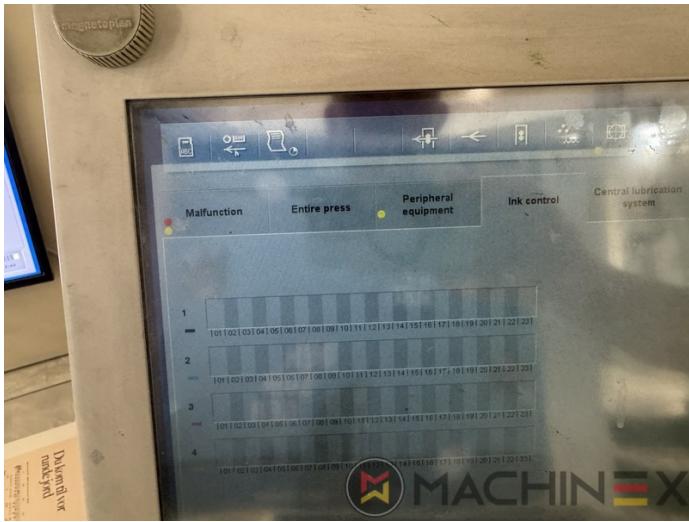

## OPIS DRUKARKI

# EKWIPUNEK

- Autoplate (Semi automatic plate change )
- Press Center Instant Gate
- Automatic Blanket Impressions Cylinders & Inking Rollers washing devices
- Weko AP 262 Powder Spray
- CP 2000 console touch screen
- Fully Automatic perfecting device
- InkLine (automatic ink supply )
- Prinect Inpress Control – inline color measurement, quality Control and Register system

# SZCZEGÓŁY TECHNICZNE

- Sheet Counter : 184 Million
- Max. format : 530 x 740 mm
- Print output : 15.000 s.p.h.

SPAIN | GERMANY | USA | ITALY | TURKEY | CHINA | BRAZIL | MEXICO | PERU

☎ +34 682 639 187

✉ info@machinex.com