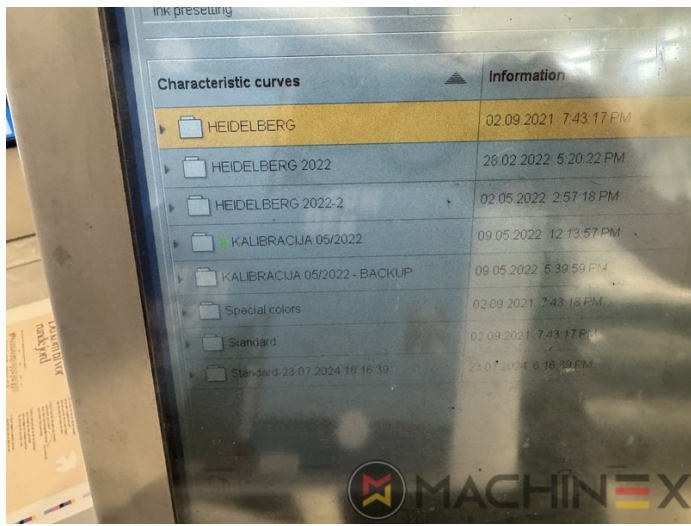

# SZCZEGÓŁY TECHNICZNE

- Sheet Counter : 184 Million
- Max. format : 530 x 740 mm
- Print output : 15.000 s.p.h.

SPAIN | GERMANY | USA | ITALY | TURKEY | CHINA | BRAZIL | MEXICO | PERU

☎ +34 682 639 187

✉ info@machinex.com

 **MACHINEX**

SPAIN | GERMANY | USA | ITALY | TURKEY | CHINA | BRAZIL | MEXICO | PERU

+34 682 639 187

info@machinex.com

SPAIN | GERMANY | USA | ITALY | TURKEY | CHINA | BRAZIL | MEXICO | PERU

+34 682 639 187