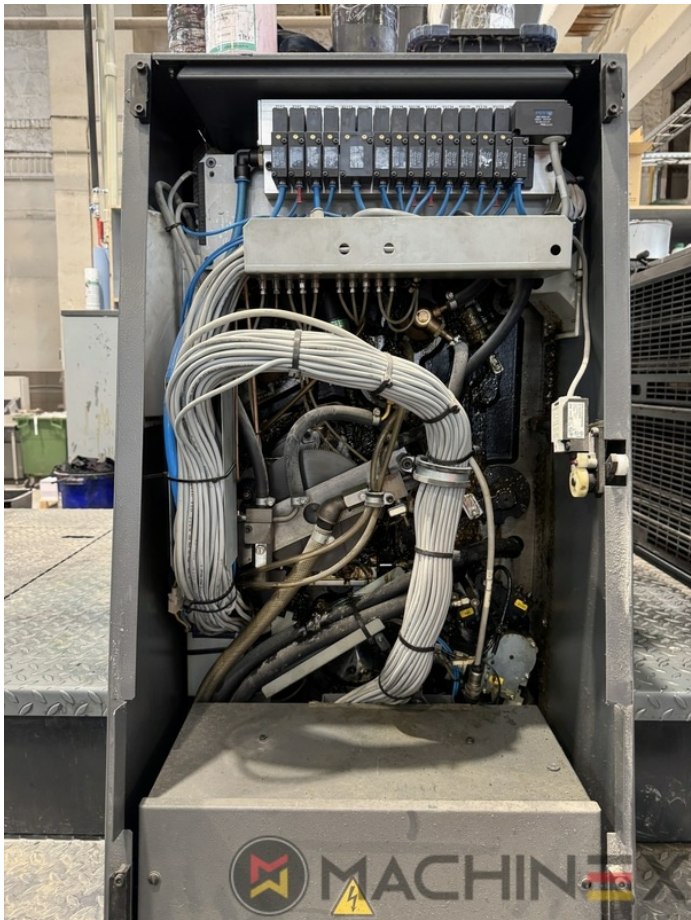

SPAIN | GERMANY | USA | ITALY | TURKEY | CHINA | BRAZIL | MEXICO | PERU

+34 682 639 187

info@machinex.com