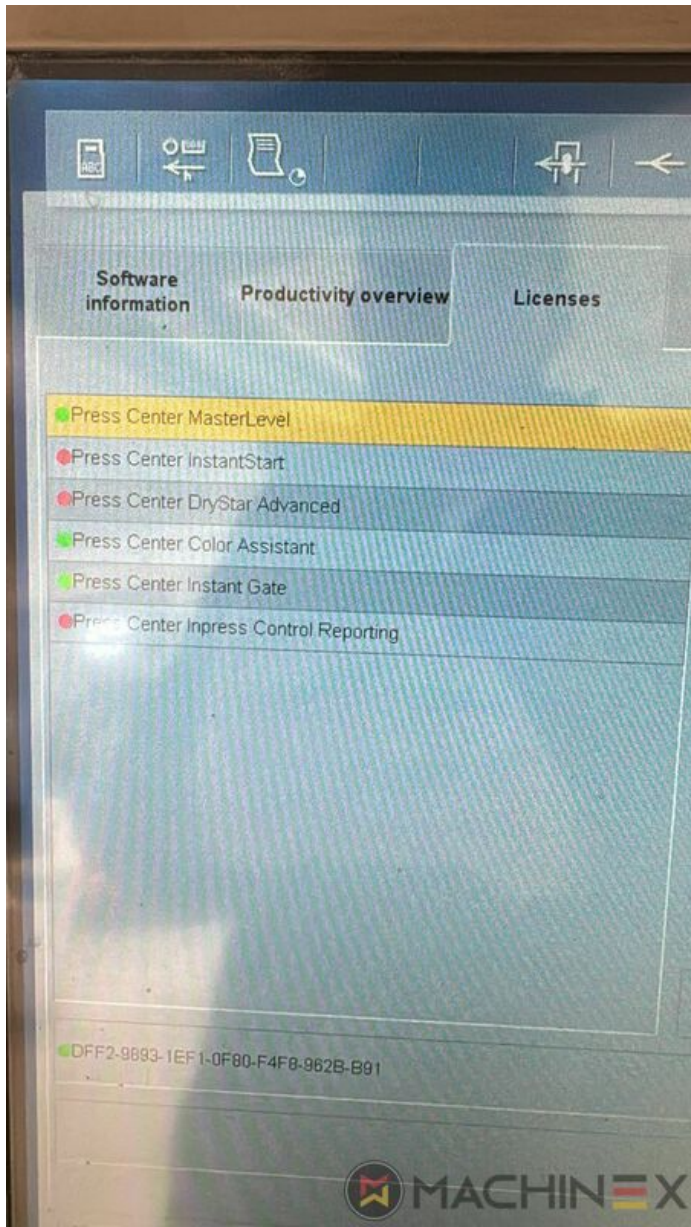

SPAIN | GERMANY | USA | ITALY | TURKEY | CHINA | BRAZIL | MEXICO | PERU

+34 682 639 187

info@machinex.com