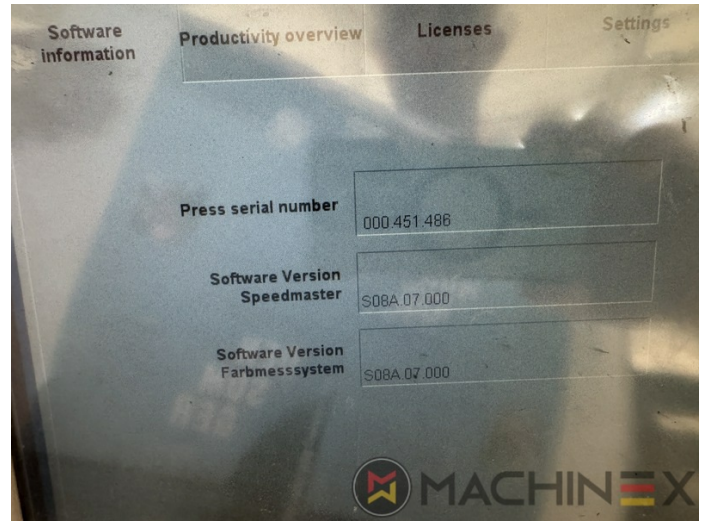

SPAIN | GERMANY | USA | ITALY | TURKEY | CHINA | BRAZIL | MEXICO | PERU

+34 682 639 187

info@machinex.com