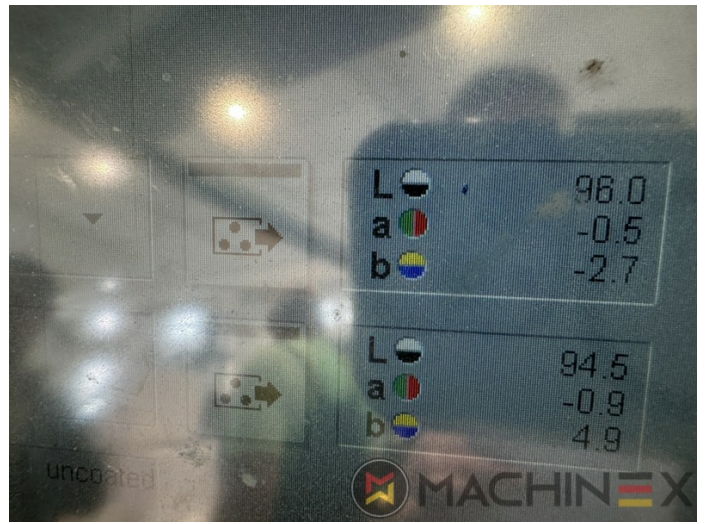

SPAIN | GERMANY | USA | ITALY | TURKEY | CHINA | BRAZIL | MEXICO | PERU

+34 682 639 187

info@machinex.com

MACHINEX