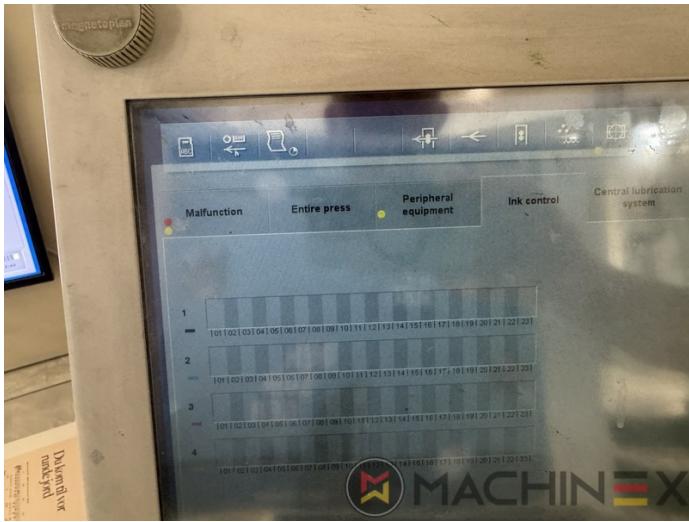

SPAIN | GERMANY | USA | ITALY | TURKEY | CHINA | BRAZIL | MEXICO | PERU

+34 682 639 187

info@machinex.com