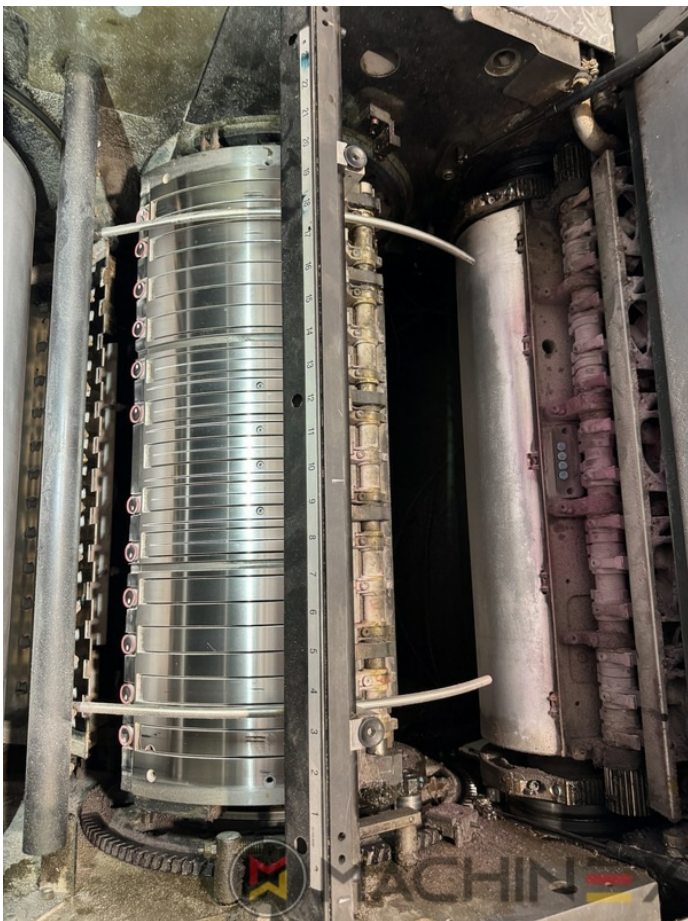

SPAIN | GERMANY | USA | ITALY | TURKEY | CHINA | BRAZIL | MEXICO | PERU

+34 682 639 187

info@machinex.com

MACHINEX