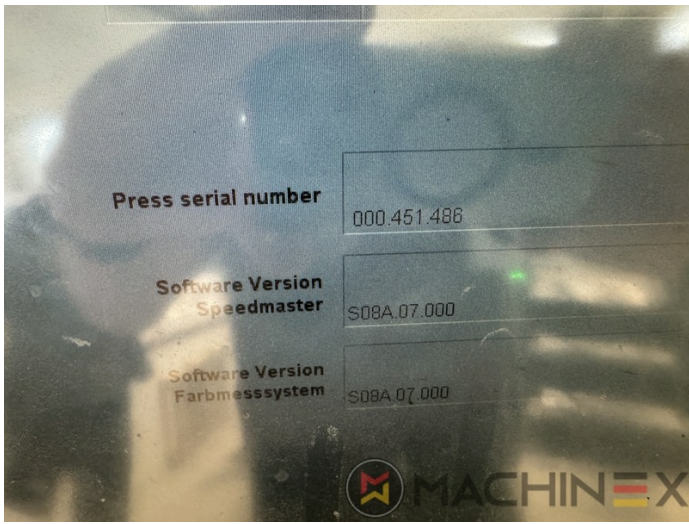

SPAIN | GERMANY | USA | ITALY | TURKEY | CHINA | BRAZIL | MEXICO | PERU

+34 682 639 187

info@machinex.com