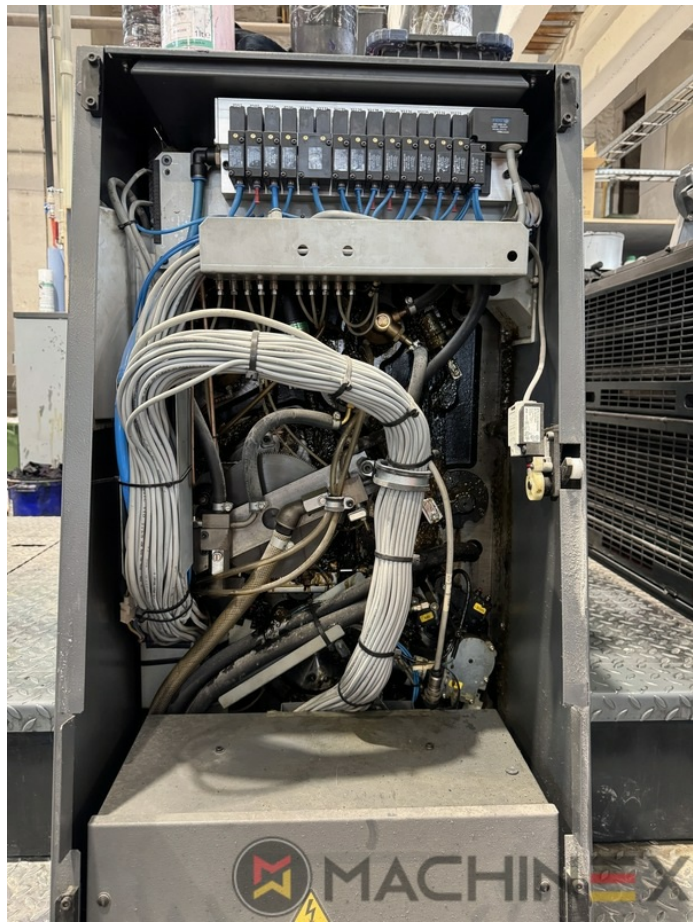

SPAIN | GERMANY | USA | ITALY | TURKEY | CHINA | BRAZIL | MEXICO | PERU

+34 682 639 187

info@machinex.com