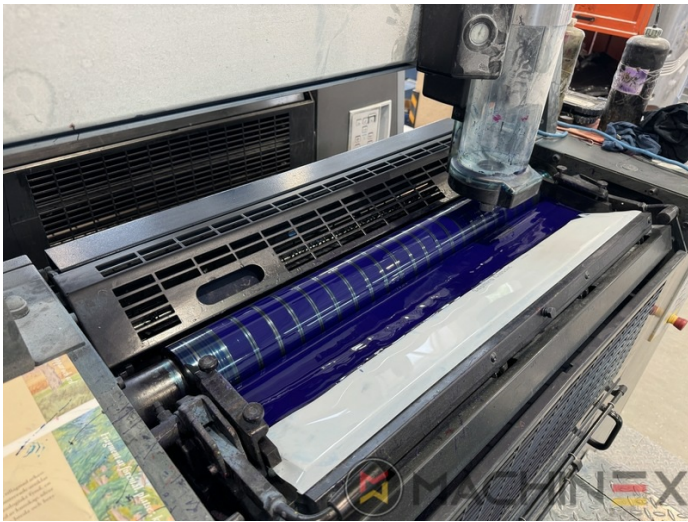

SPAIN | GERMANY | USA | ITALY | TURKEY | CHINA | BRAZIL | MEXICO | PERU

+34 682 639 187

info@machinex.com