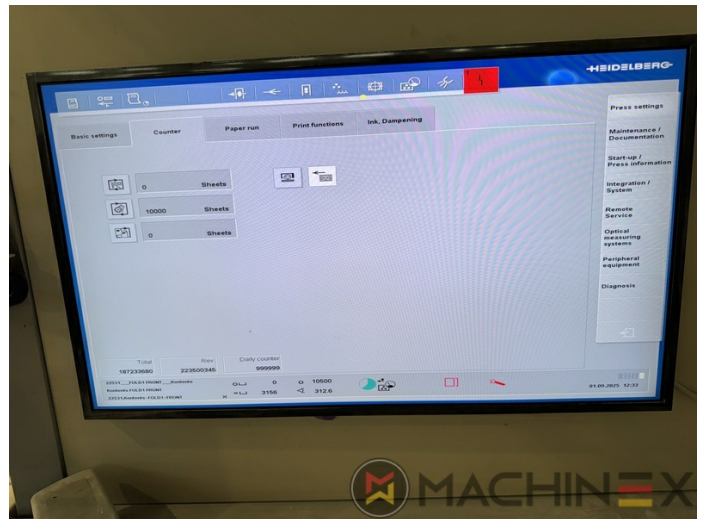

SPAIN | GERMANY | USA | ITALY | TURKEY | CHINA | BRAZIL | MEXICO | PERU

+34 682 639 187

info@machinex.com