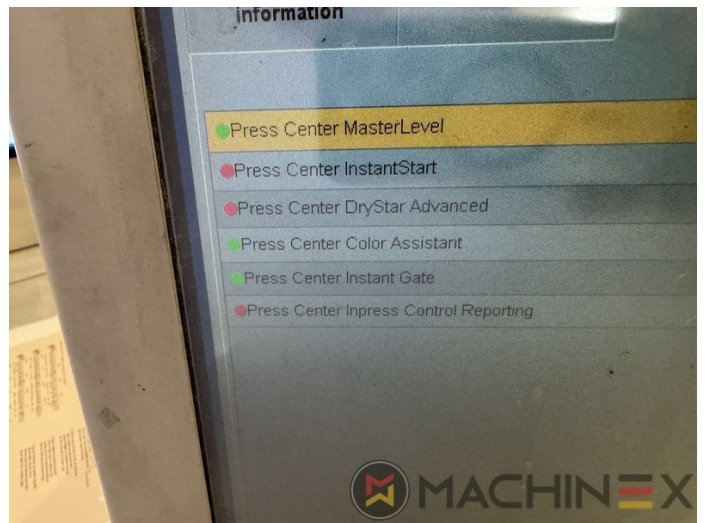

SPAIN | GERMANY | USA | ITALY | TURKEY | CHINA | BRAZIL | MEXICO | PERU

+34 682 639 187

info@machinex.com