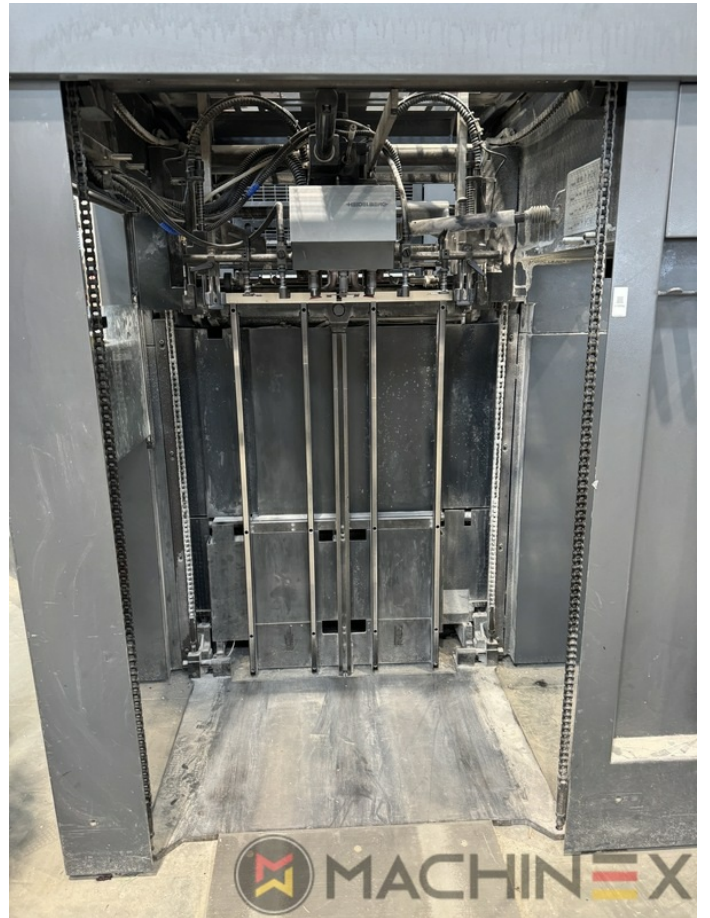

SPAIN | GERMANY | USA | ITALY | TURKEY | CHINA | BRAZIL | MEXICO | PERU

+34 682 639 187

info@machinex.com