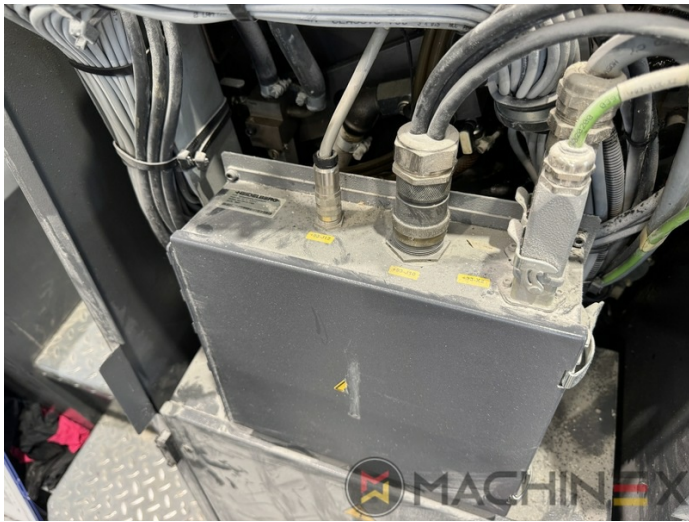

SPAIN | GERMANY | USA | ITALY | TURKEY | CHINA | BRAZIL | MEXICO | PERU

+34 682 639 187

info@machinex.com