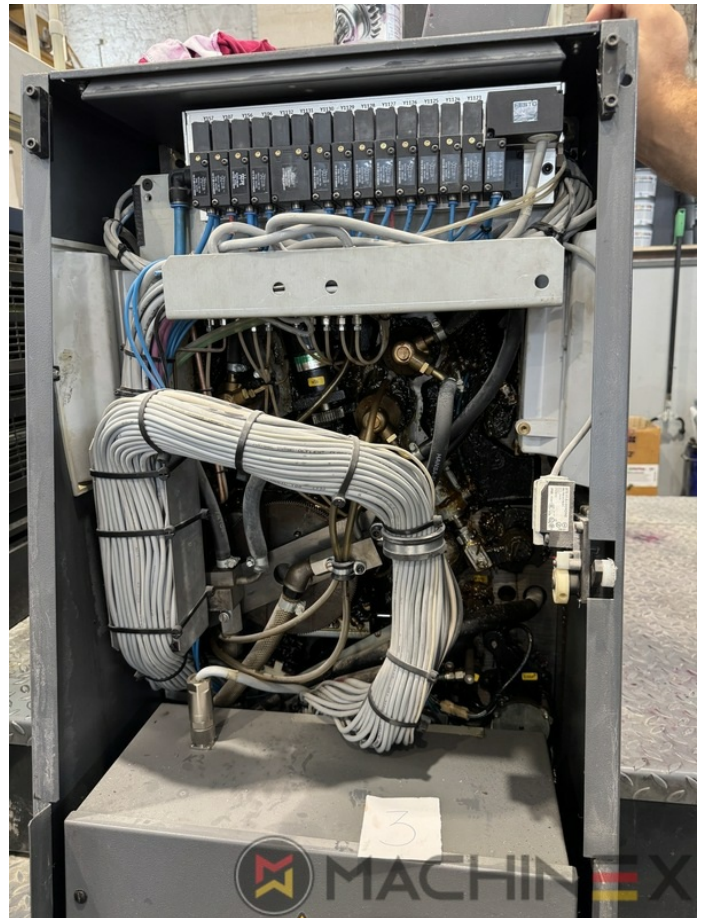

SPAIN | GERMANY | USA | ITALY | TURKEY | CHINA | BRAZIL | MEXICO | PERU

+34 682 639 187

info@machinex.com