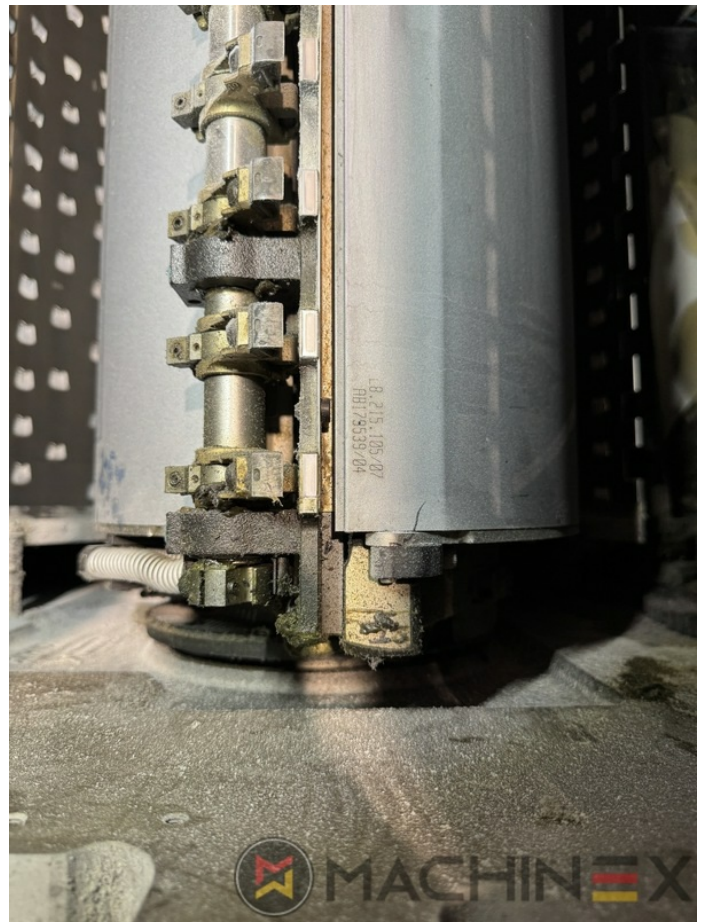

SPAIN | GERMANY | USA | ITALY | TURKEY | CHINA | BRAZIL | MEXICO | PERU

+34 682 639 187

info@machinex.com

MACHINEX