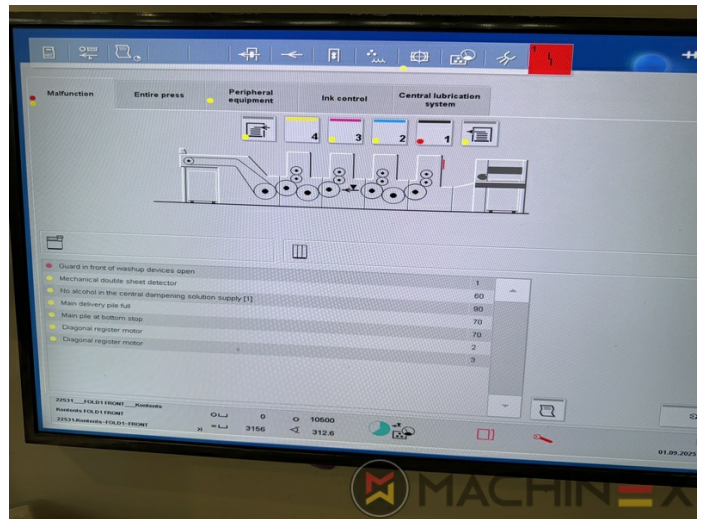

SPAIN | GERMANY | USA | ITALY | TURKEY | CHINA | BRAZIL | MEXICO | PERU

+34 682 639 187

info@machinex.com