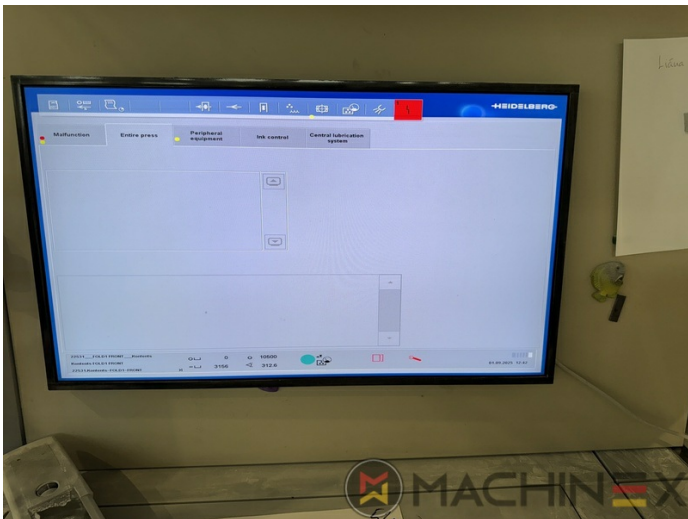

SPAIN | GERMANY | USA | ITALY | TURKEY | CHINA | BRAZIL | MEXICO | PERU

+34 682 639 187

info@machinex.com