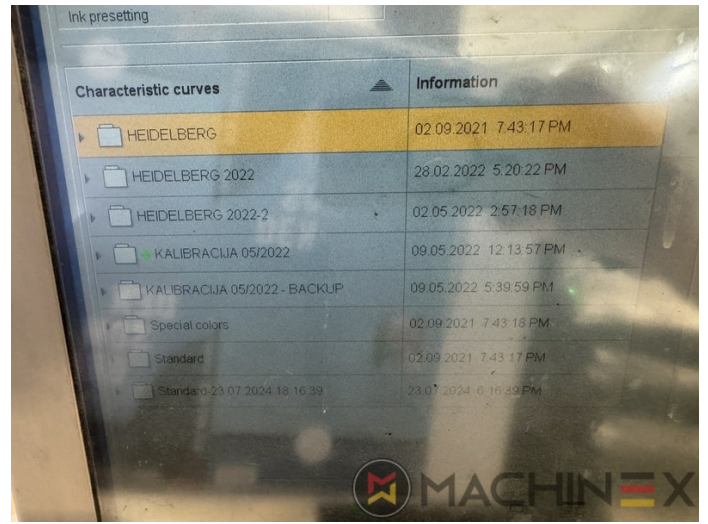

SPAIN | GERMANY | USA | ITALY | TURKEY | CHINA | BRAZIL | MEXICO | PERU

+34 682 639 187

info@machinex.com