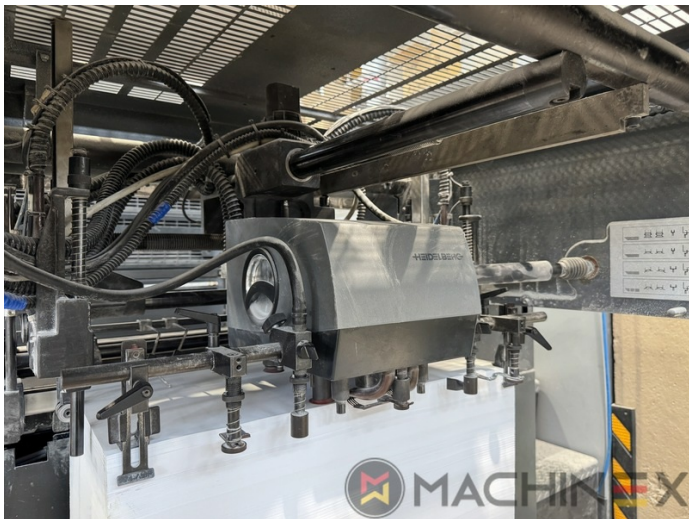

SPAIN | GERMANY | USA | ITALY | TURKEY | CHINA | BRAZIL | MEXICO | PERU

+34 682 639 187

info@machinex.com

MACHINEX