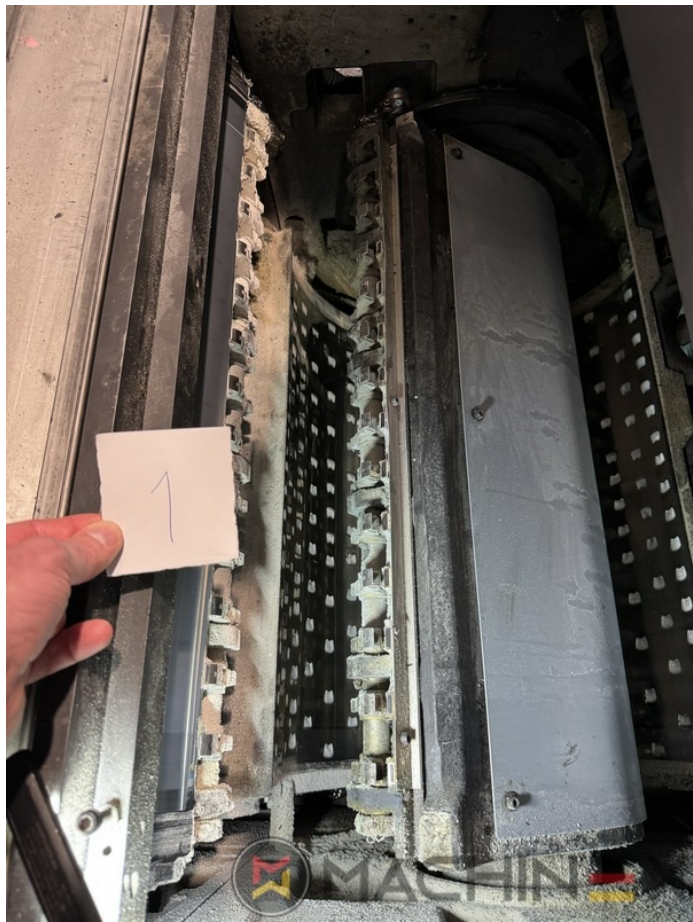

SPAIN | GERMANY | USA | ITALY | TURKEY | CHINA | BRAZIL | MEXICO | PERU

+34 682 639 187

info@machinex.com