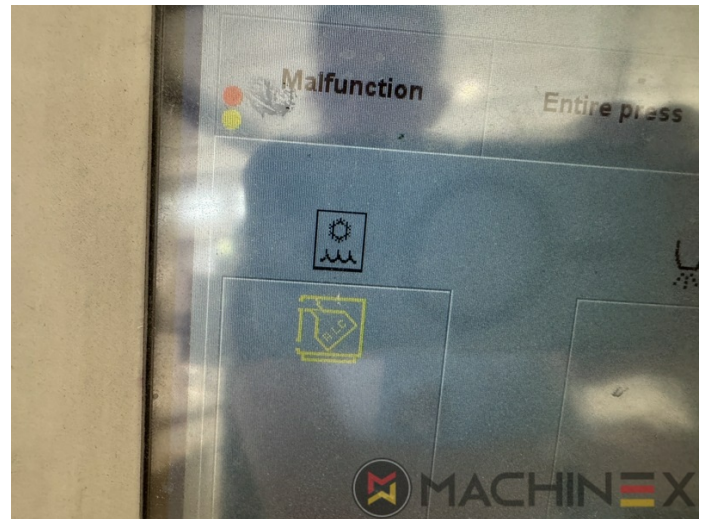

SPAIN | GERMANY | USA | ITALY | TURKEY | CHINA | BRAZIL | MEXICO | PERU

+34 682 639 187

info@machinex.com