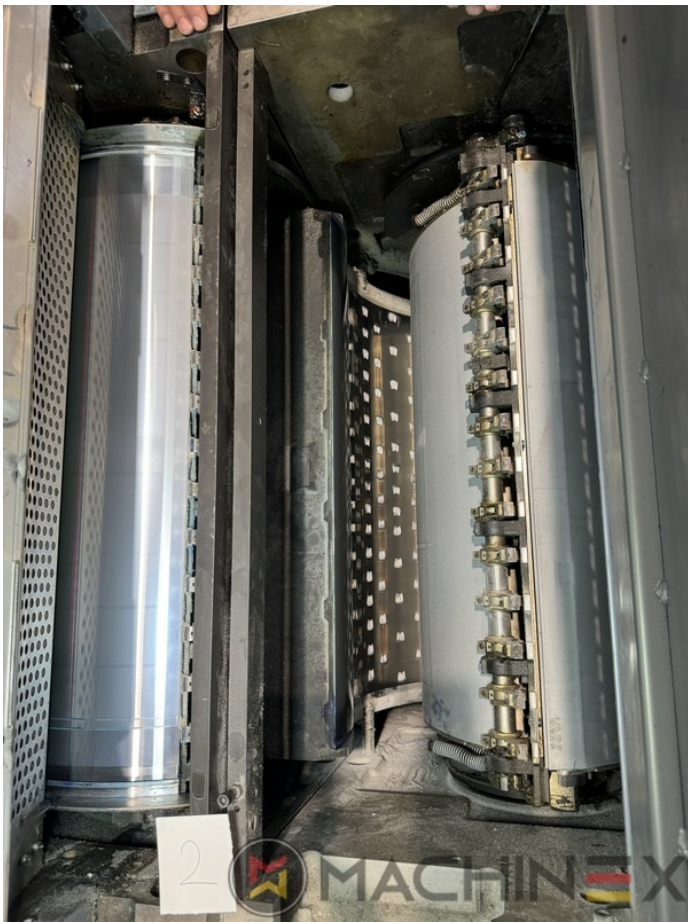

SPAIN | GERMANY | USA | ITALY | TURKEY | CHINA | BRAZIL | MEXICO | PERU

+34 682 639 187

info@machinex.com

MACHINEX