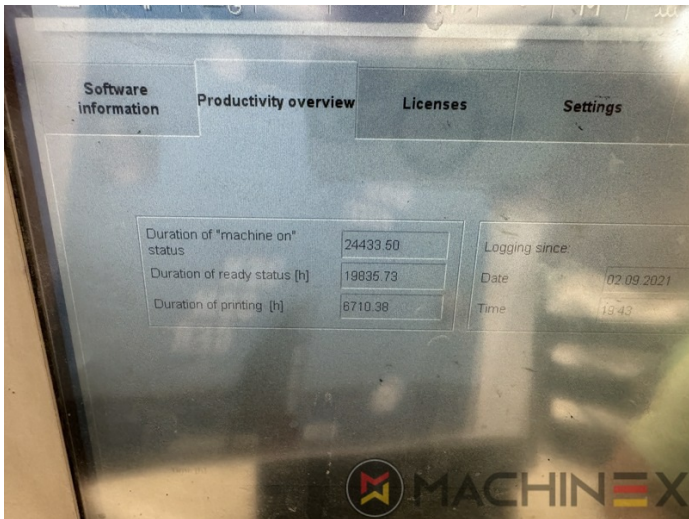

SPAIN | GERMANY | USA | ITALY | TURKEY | CHINA | BRAZIL | MEXICO | PERU

+34 682 639 187

info@machinex.com