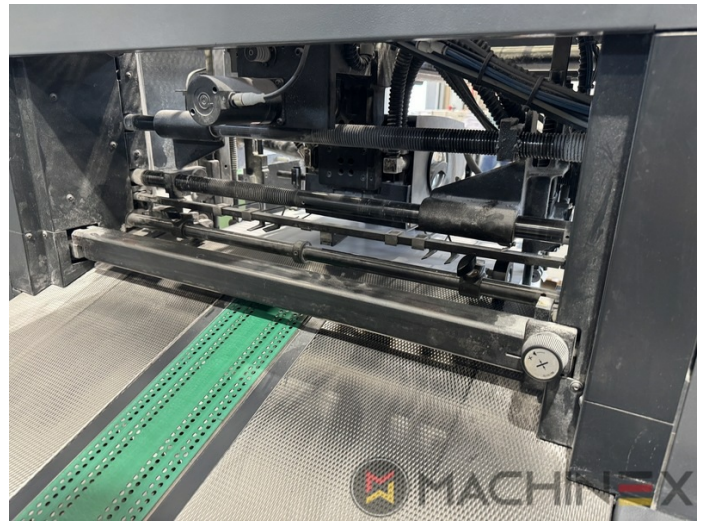

SPAIN | GERMANY | USA | ITALY | TURKEY | CHINA | BRAZIL | MEXICO | PERU

+34 682 639 187

info@machinex.com

MACHINEX