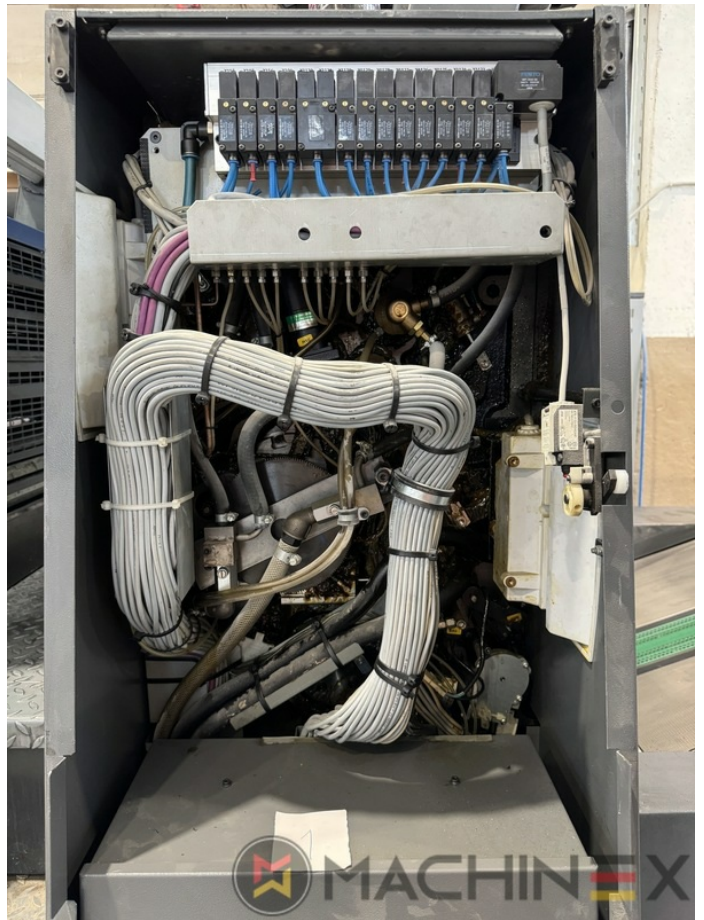

SPAIN | GERMANY | USA | ITALY | TURKEY | CHINA | BRAZIL | MEXICO | PERU

+34 682 639 187

info@machinex.com