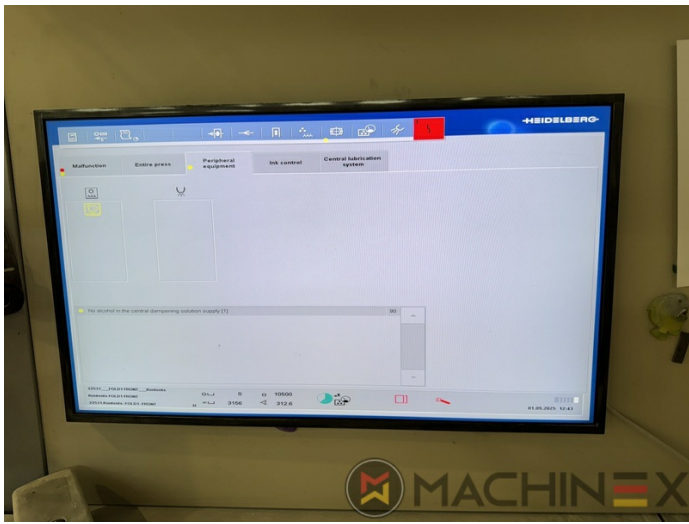

SPAIN | GERMANY | USA | ITALY | TURKEY | CHINA | BRAZIL | MEXICO | PERU

+34 682 639 187

info@machinex.com