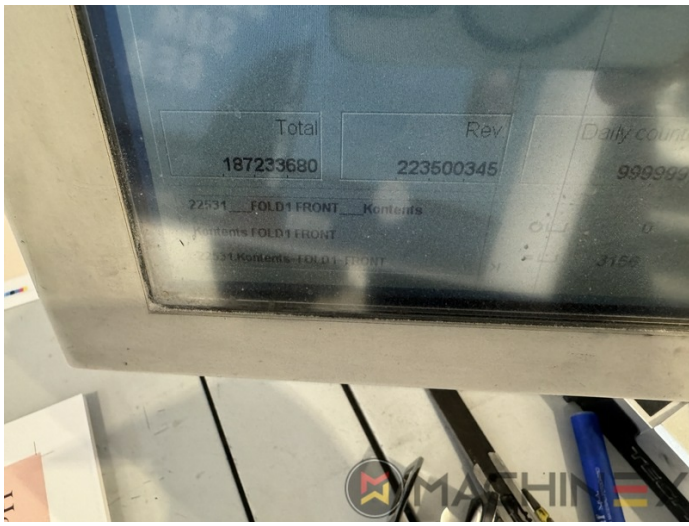

SPAIN | GERMANY | USA | ITALY | TURKEY | CHINA | BRAZIL | MEXICO | PERU

+34 682 639 187

info@machinex.com