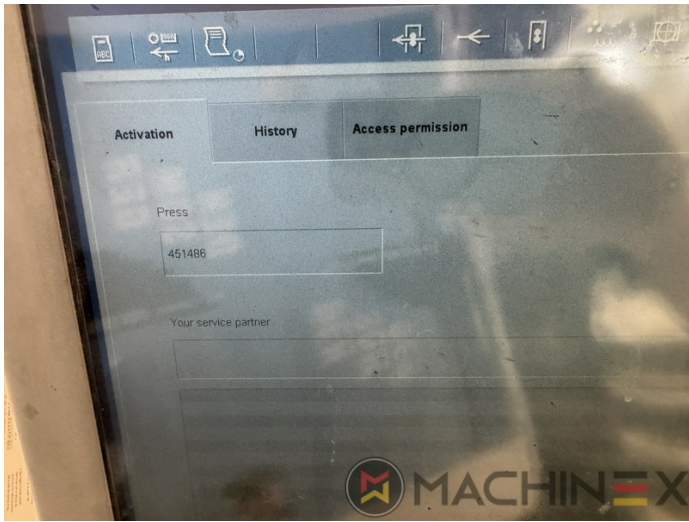

SPAIN | GERMANY | USA | ITALY | TURKEY | CHINA | BRAZIL | MEXICO | PERU

+34 682 639 187

info@machinex.com