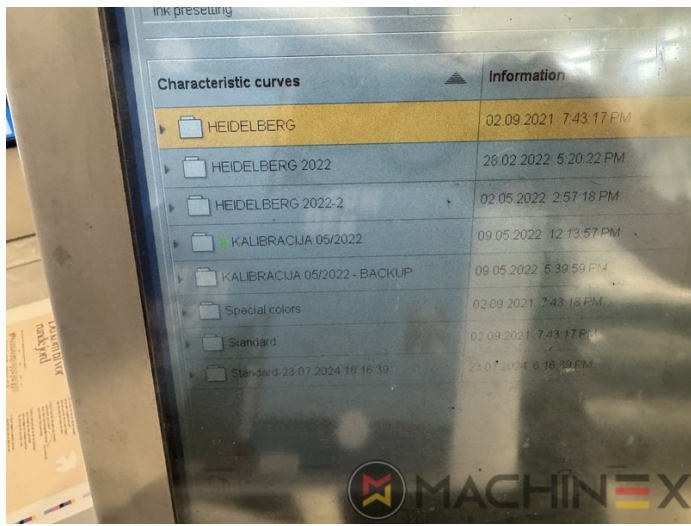

2007 | HEIDELBERG CD 74 4 (C) P

+ USED PRINTING MACHINES Ⓟ ГОД: 2007 📄 4 COLOR

ОПИСАНИЕ ПРИНТЕРА

ОПИСАНИЕ

- Autoplate (Semi automatic plate change)
- Press Center Instant Gate
- Automatic Blanket Impressions Cylinders & Inking Rollers washing devices
- Weko AP 262 Powder Spray
- CP 2000 console touch screen
- Fully Automatic perfecting device
- InkLine (automatic ink supply)
- Prinect Inpress Control – inline color measurement, quality Control and Register system

ТЕХНИЧЕСКИЕ ПОДРОБНОСТИ

- Sheet Counter : 184 Million
- Max. format : 530 x 740 mm
- Print output : 15.000 s.p.h.

SPAIN | GERMANY | USA | ITALY | TURKEY | CHINA | BRAZIL | MEXICO | PERU

☎ +34 682 639 187

info@machinex.com

 **MACHINEX**

SPAIN | GERMANY | USA | ITALY | TURKEY | CHINA | BRAZIL | MEXICO | PERU

+34 682 639 187

info@machinex.com

SPAIN | GERMANY | USA | ITALY | TURKEY | CHINA | BRAZIL | MEXICO | PERU