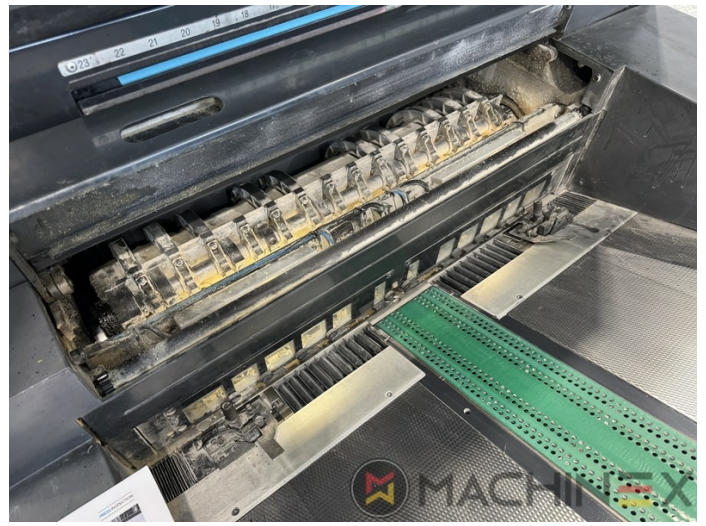

SPAIN | GERMANY | USA | ITALY | TURKEY | CHINA | BRAZIL | MEXICO | PERU

+34 682 639 187

info@machinex.com

MACHINEX