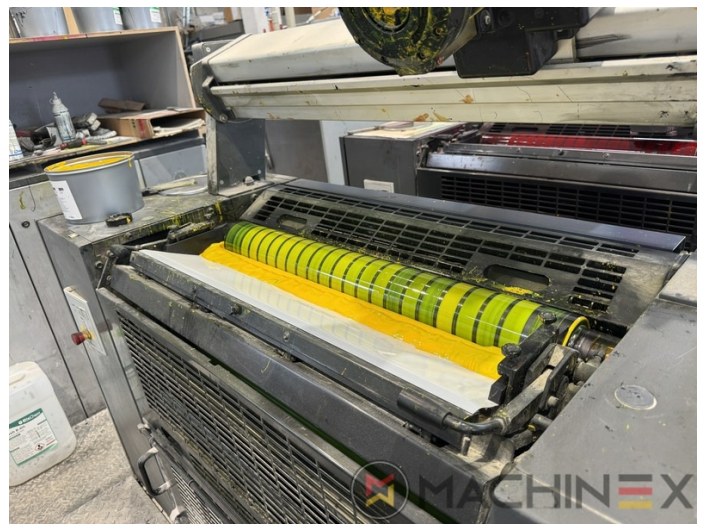

SPAIN | GERMANY | USA | ITALY | TURKEY | CHINA | BRAZIL | MEXICO | PERU

+34 682 639 187

info@machinex.com

MACHINEX