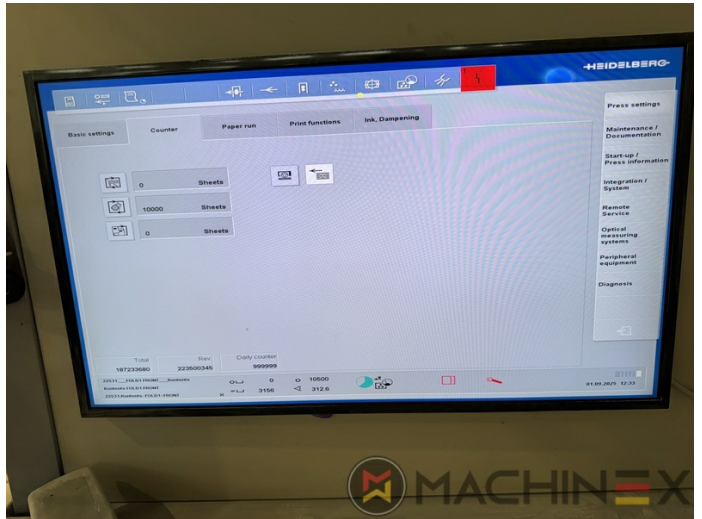

SPAIN | GERMANY | USA | ITALY | TURKEY | CHINA | BRAZIL | MEXICO | PERU

+34 682 639 187

info@machinex.com