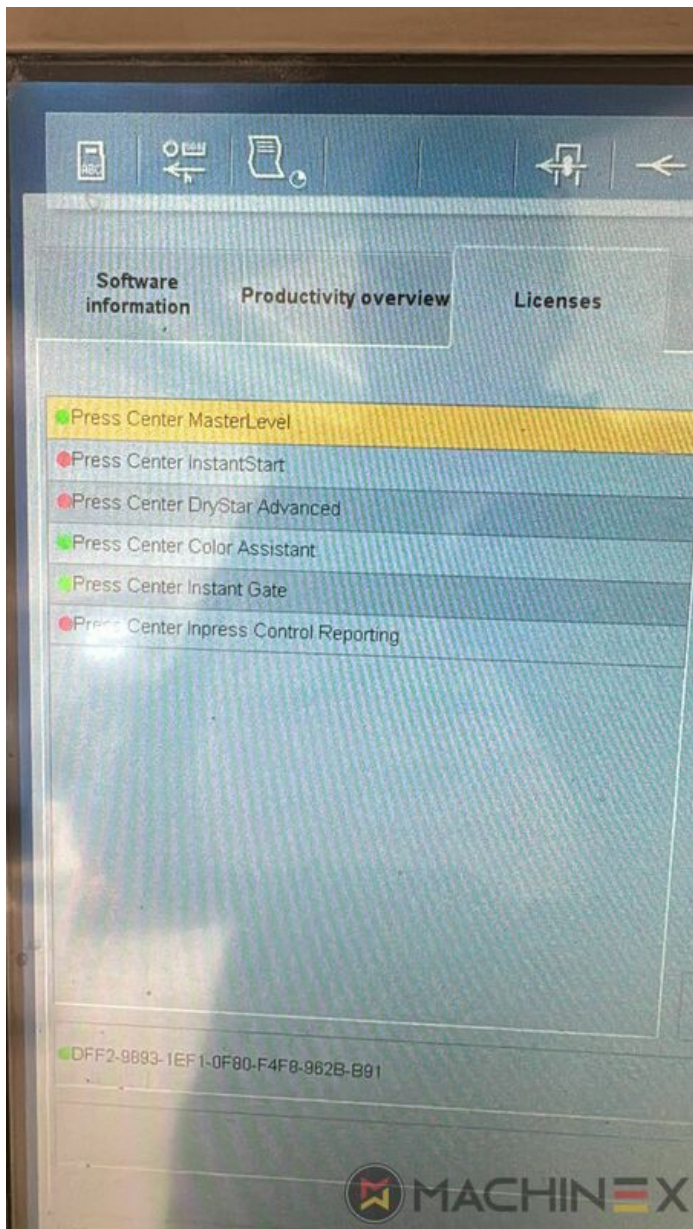

SPAIN | GERMANY | USA | ITALY | TURKEY | CHINA | BRAZIL | MEXICO | PERU

+34 682 639 187

info@machinex.com

MACHINEX