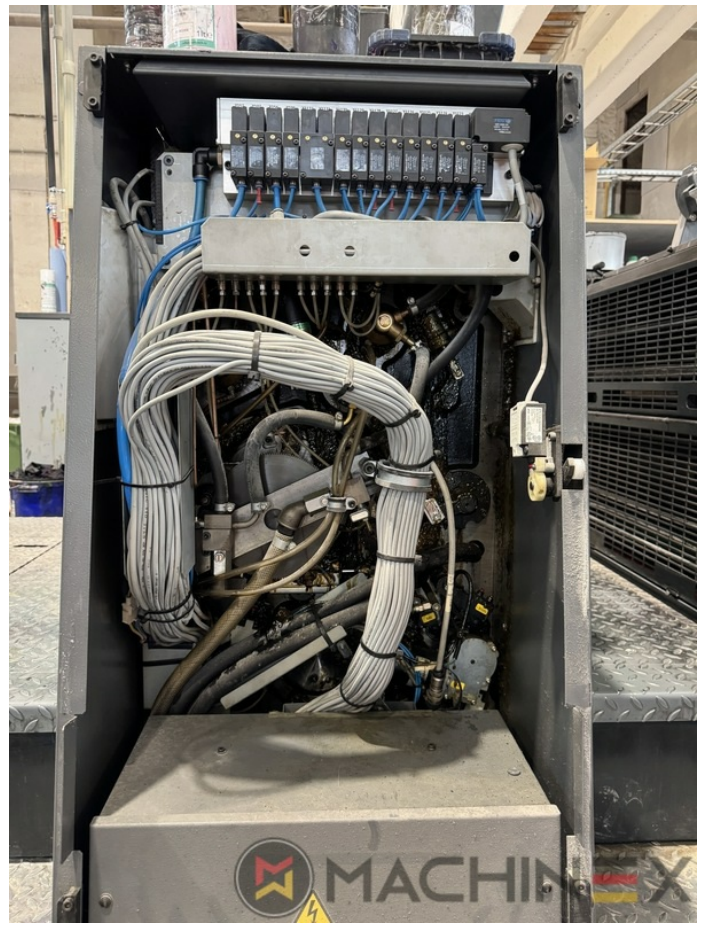

SPAIN | GERMANY | USA | ITALY | TURKEY | CHINA | BRAZIL | MEXICO | PERU

+34 682 639 187

info@machinex.com