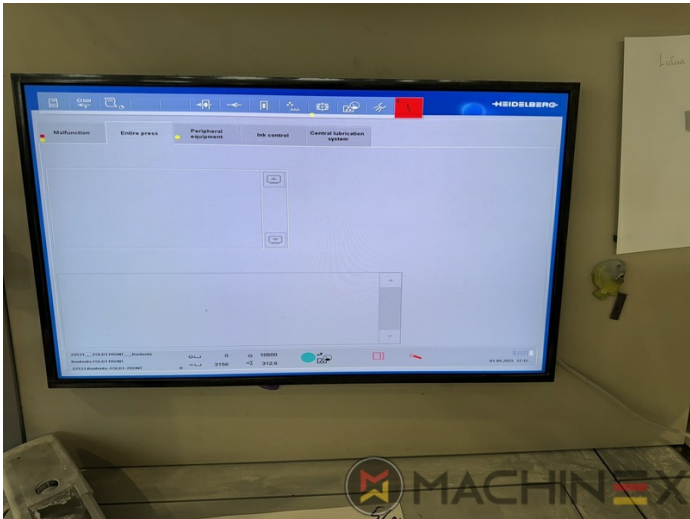

SPAIN | GERMANY | USA | ITALY | TURKEY | CHINA | BRAZIL | MEXICO | PERU

+34 682 639 187

info@machinex.com