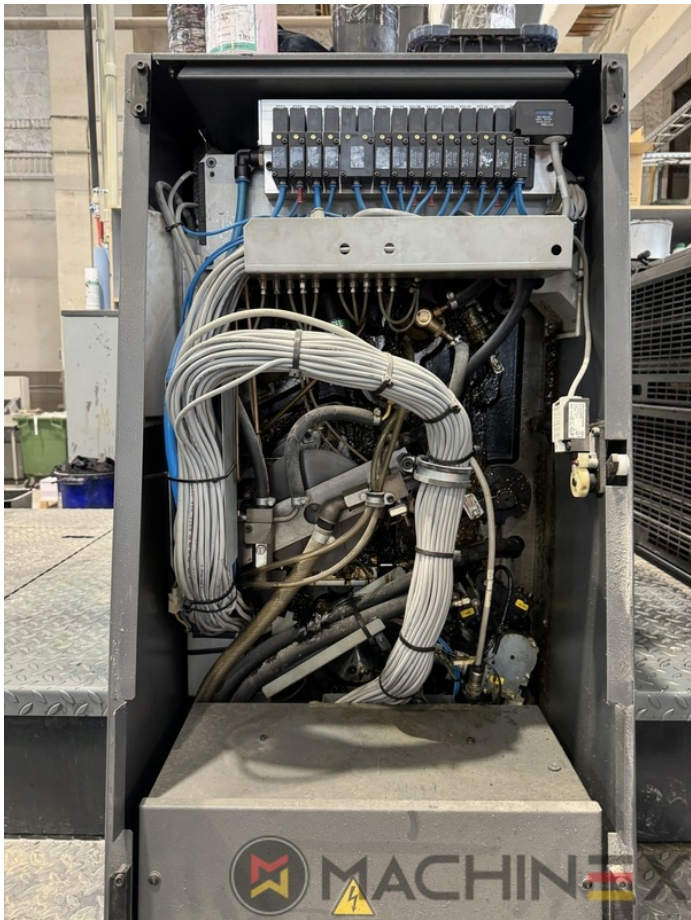

SPAIN | GERMANY | USA | ITALY | TURKEY | CHINA | BRAZIL | MEXICO | PERU

+34 682 639 187

info@machinex.com