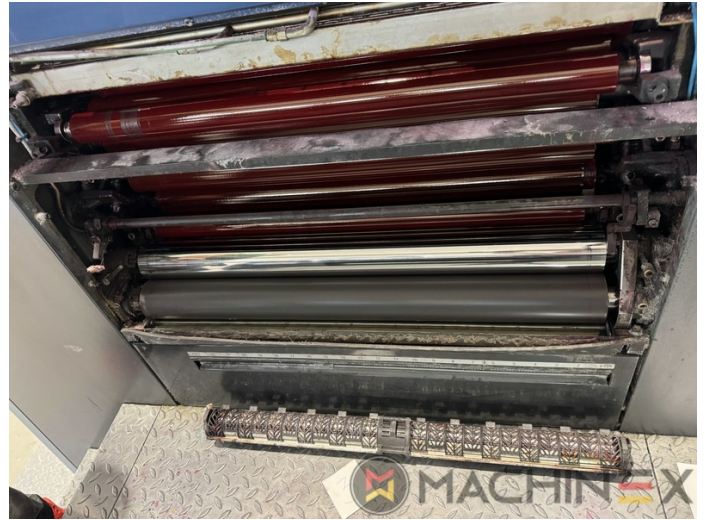

SPAIN | GERMANY | USA | ITALY | TURKEY | CHINA | BRAZIL | MEXICO | PERU

+34 682 639 187

info@machinex.com

MACHINEX