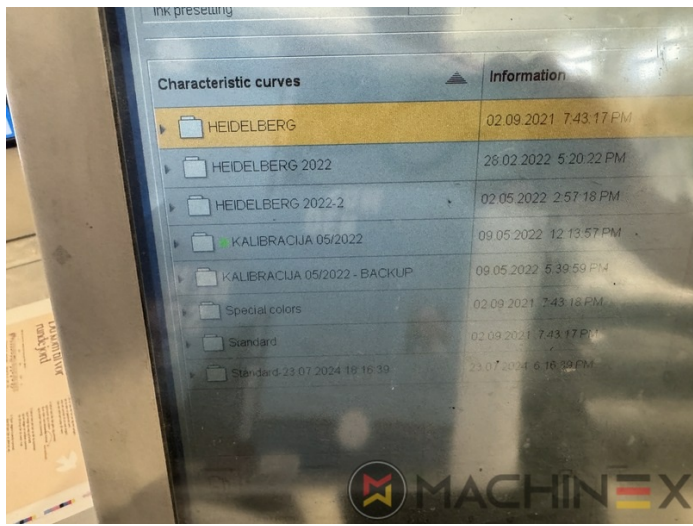

SPAIN | GERMANY | USA | ITALY | TURKEY | CHINA | BRAZIL | MEXICO | PERU

+34 682 639 187

info@machinex.com

MACHINEX