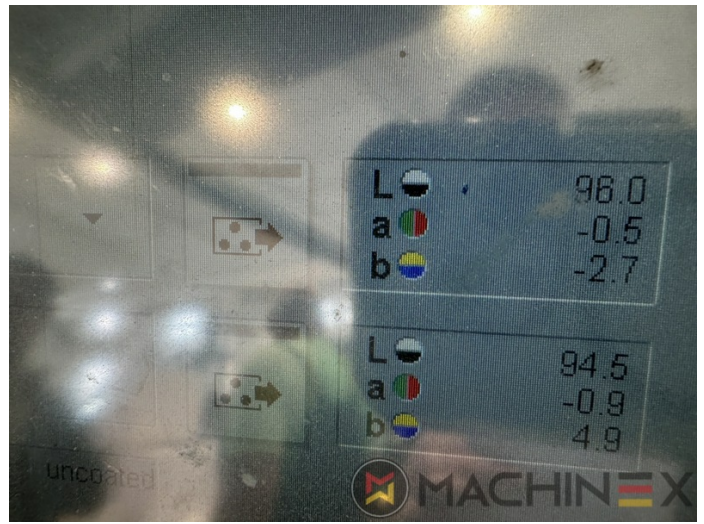

SPAIN | GERMANY | USA | ITALY | TURKEY | CHINA | BRAZIL | MEXICO | PERU

+34 682 639 187

info@machinex.com

MACHINEX