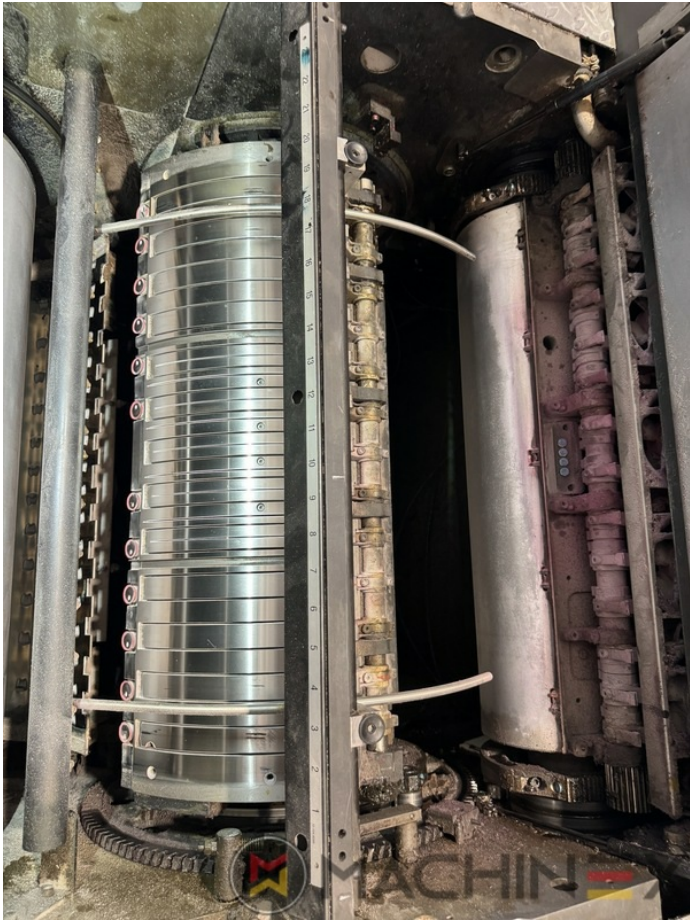

SPAIN | GERMANY | USA | ITALY | TURKEY | CHINA | BRAZIL | MEXICO | PERU

+34 682 639 187

info@machinex.com

MACHINEX