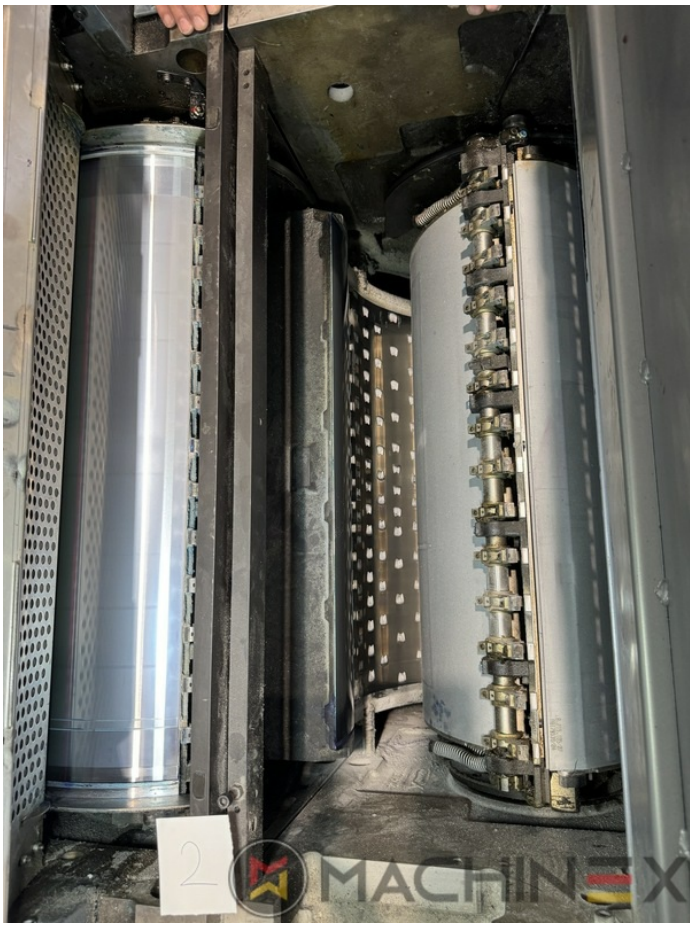

SPAIN | GERMANY | USA | ITALY | TURKEY | CHINA | BRAZIL | MEXICO | PERU

+34 682 639 187

info@machinex.com

MACHINEX