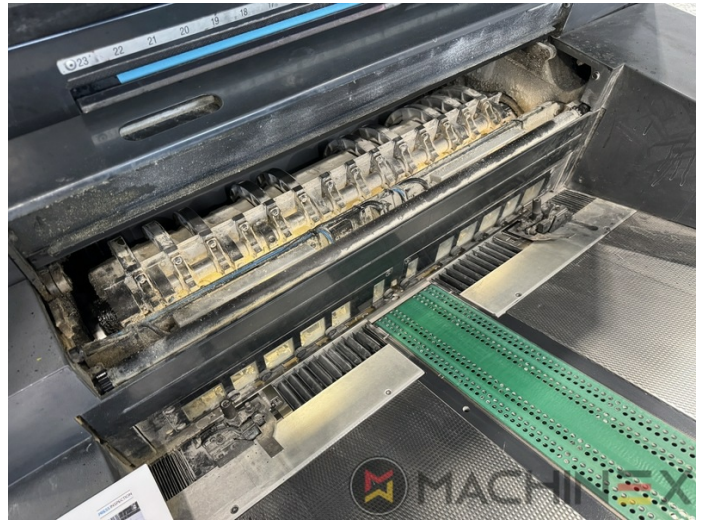

SPAIN | GERMANY | USA | ITALY | TURKEY | CHINA | BRAZIL | MEXICO | PERU

+34 682 639 187

info@machinex.com