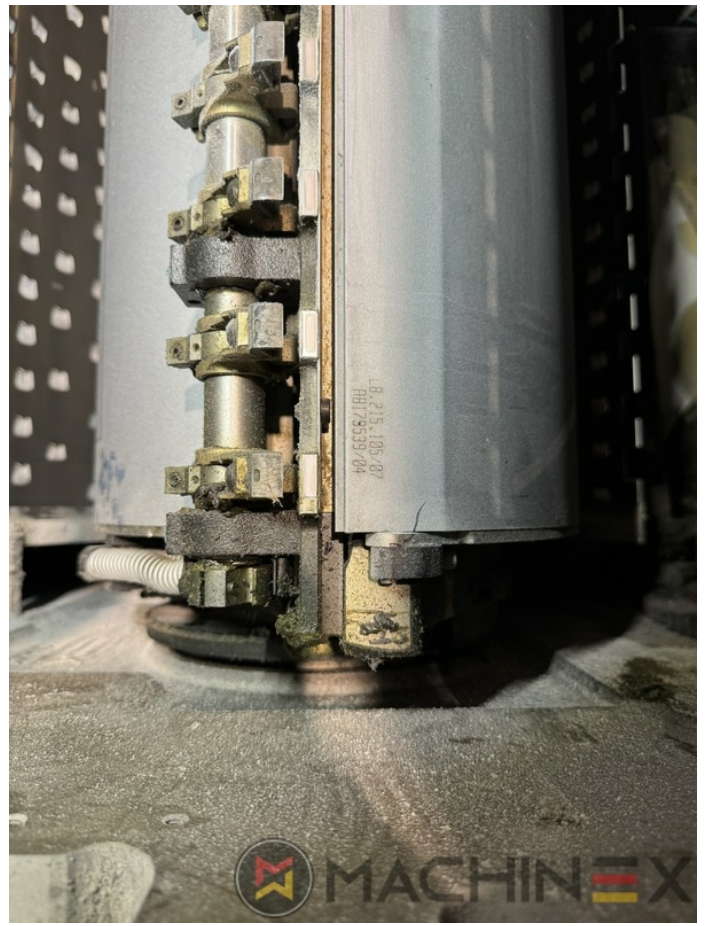

SPAIN | GERMANY | USA | ITALY | TURKEY | CHINA | BRAZIL | MEXICO | PERU

+34 682 639 187

info@machinex.com

MACHINEX