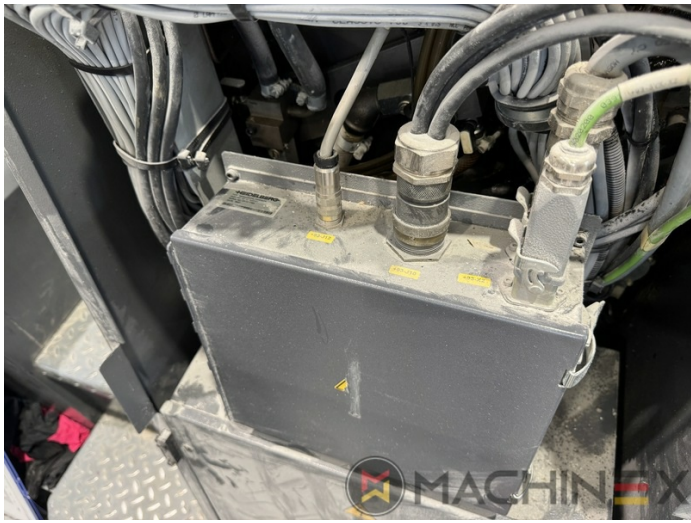

SPAIN | GERMANY | USA | ITALY | TURKEY | CHINA | BRAZIL | MEXICO | PERU

+34 682 639 187

info@machinex.com