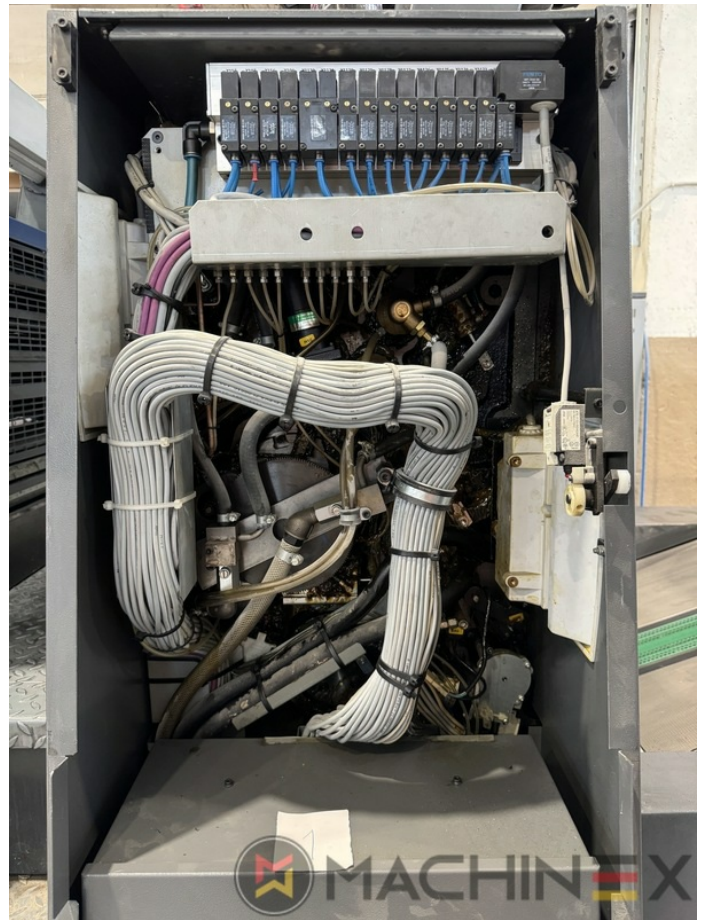

SPAIN | GERMANY | USA | ITALY | TURKEY | CHINA | BRAZIL | MEXICO | PERU

+34 682 639 187

info@machinex.com