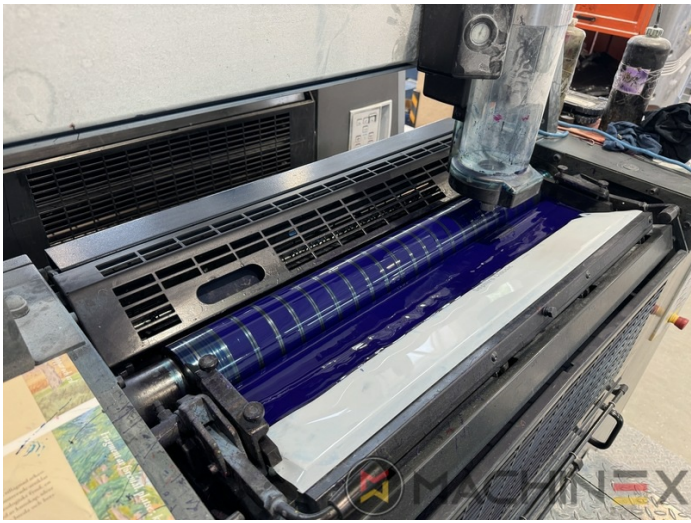

SPAIN | GERMANY | USA | ITALY | TURKEY | CHINA | BRAZIL | MEXICO | PERU

+34 682 639 187

info@machinex.com