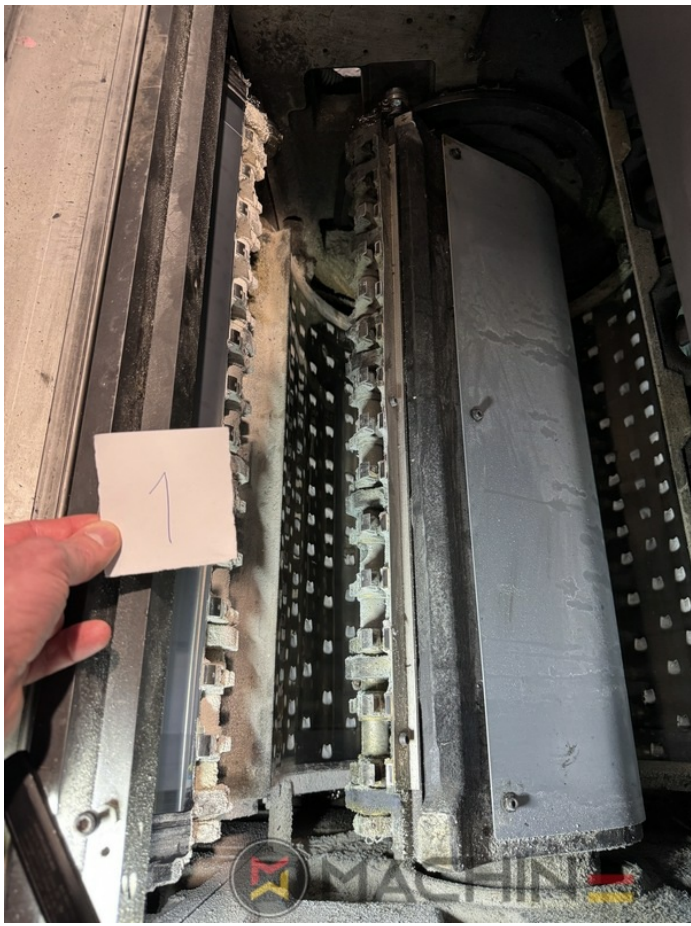

SPAIN | GERMANY | USA | ITALY | TURKEY | CHINA | BRAZIL | MEXICO | PERU

+34 682 639 187

info@machinex.com

MACHINEX