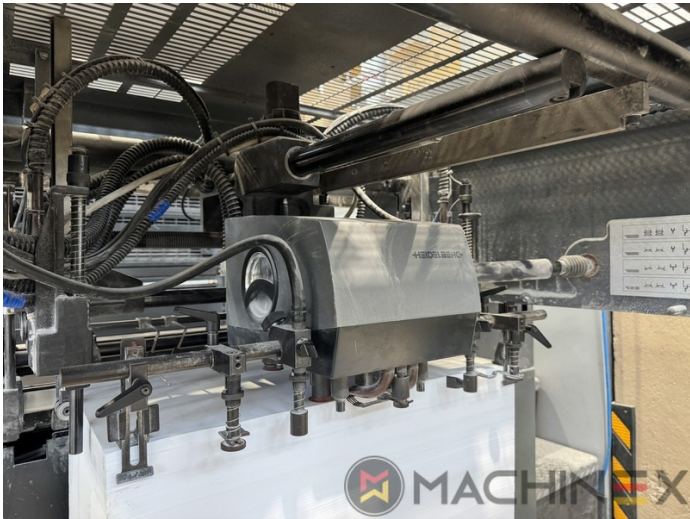

SPAIN | GERMANY | USA | ITALY | TURKEY | CHINA | BRAZIL | MEXICO | PERU

+34 682 639 187

info@machinex.com