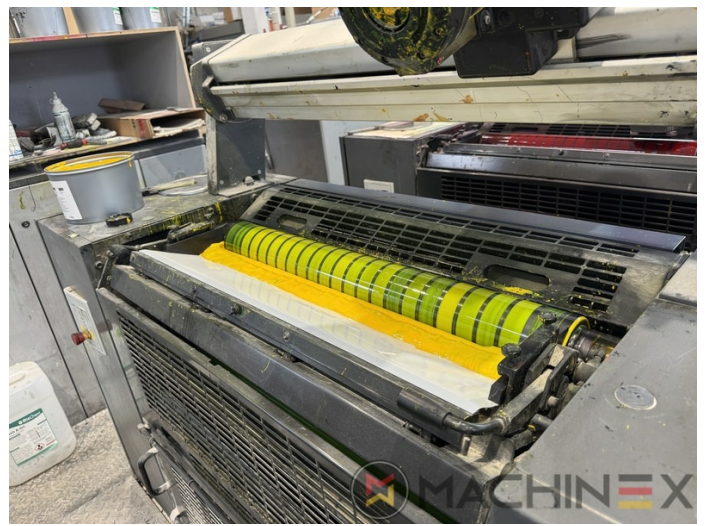

SPAIN | GERMANY | USA | ITALY | TURKEY | CHINA | BRAZIL | MEXICO | PERU

+34 682 639 187

info@machinex.com

MACHINEX