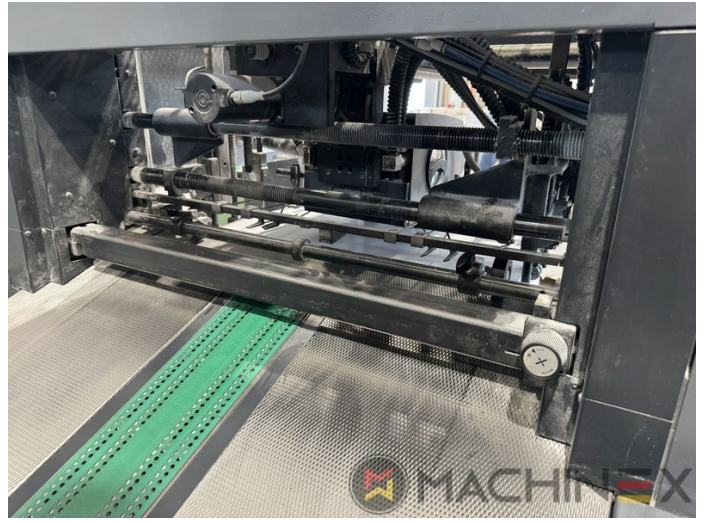

SPAIN | GERMANY | USA | ITALY | TURKEY | CHINA | BRAZIL | MEXICO | PERU

+34 682 639 187

info@machinex.com