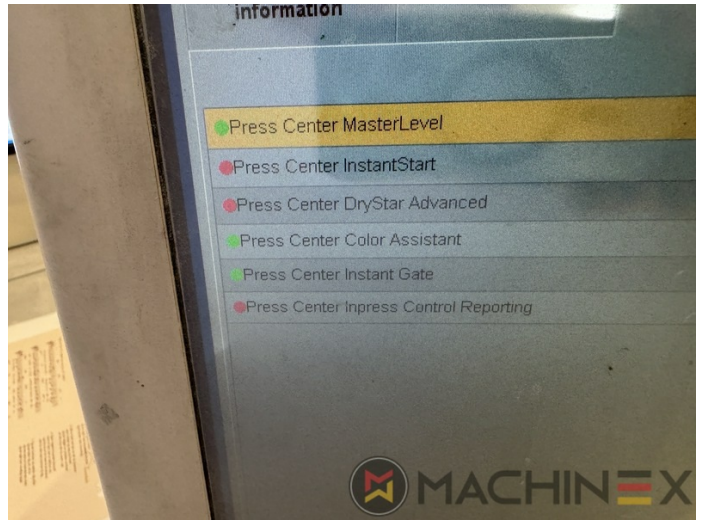

SPAIN | GERMANY | USA | ITALY | TURKEY | CHINA | BRAZIL | MEXICO | PERU

+34 682 639 187

info@machinex.com