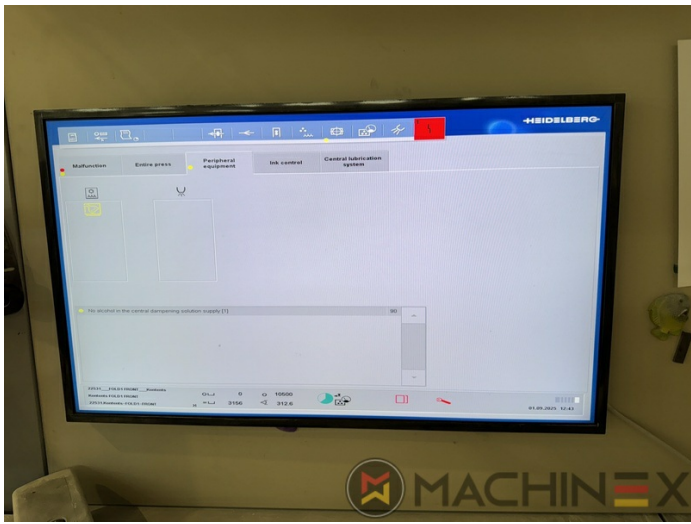

SPAIN | GERMANY | USA | ITALY | TURKEY | CHINA | BRAZIL | MEXICO | PERU

+34 682 639 187

info@machinex.com