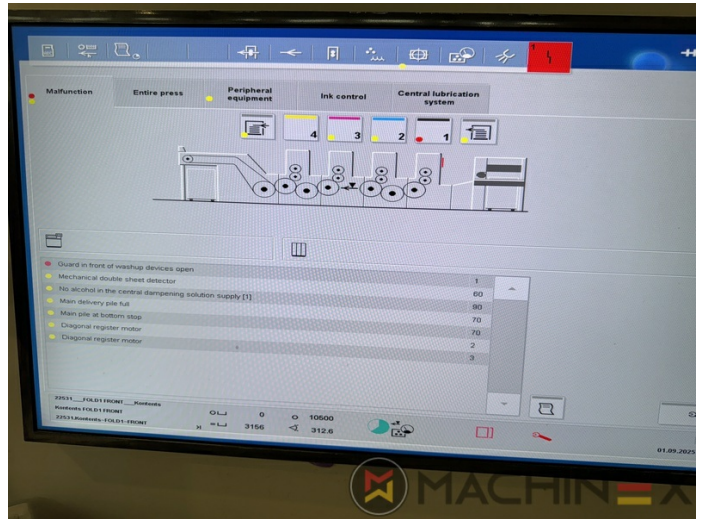

SPAIN | GERMANY | USA | ITALY | TURKEY | CHINA | BRAZIL | MEXICO | PERU

+34 682 639 187

info@machinex.com