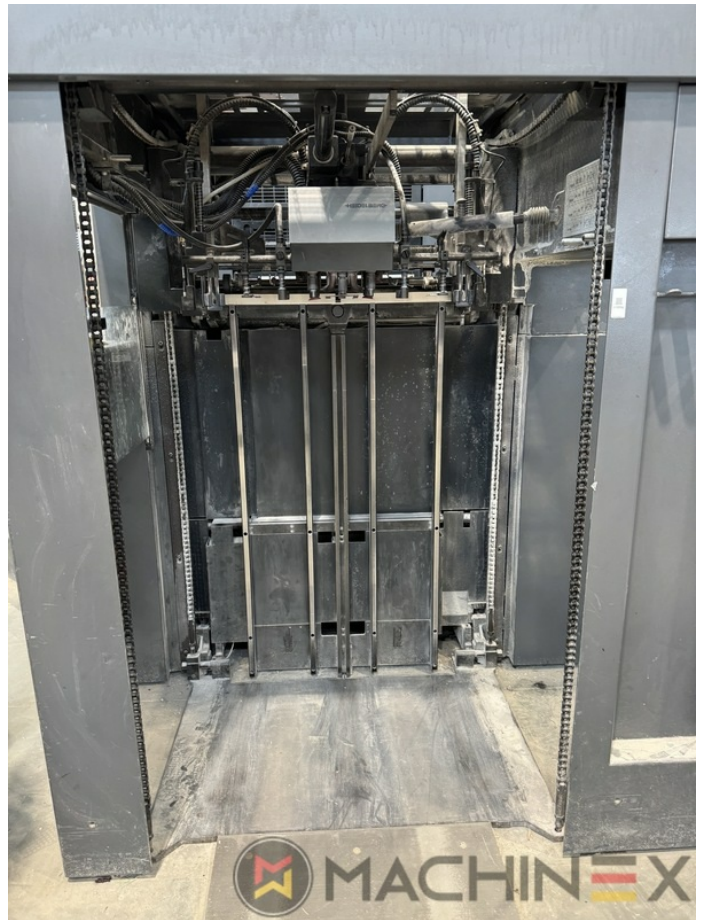

SPAIN | GERMANY | USA | ITALY | TURKEY | CHINA | BRAZIL | MEXICO | PERU

+34 682 639 187

info@machinex.com