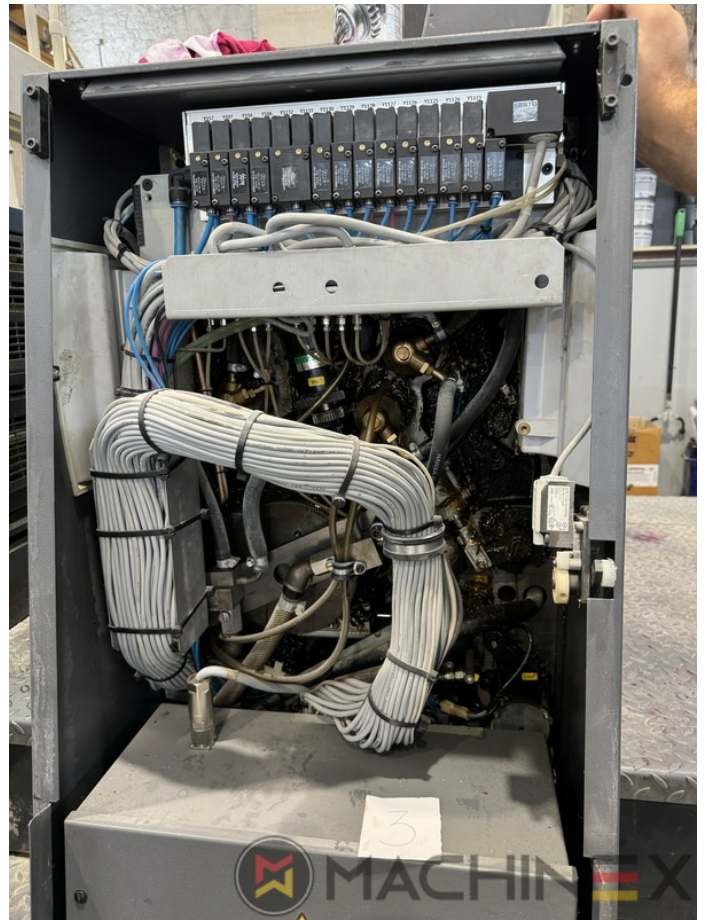

SPAIN | GERMANY | USA | ITALY | TURKEY | CHINA | BRAZIL | MEXICO | PERU

+34 682 639 187

info@machinex.com