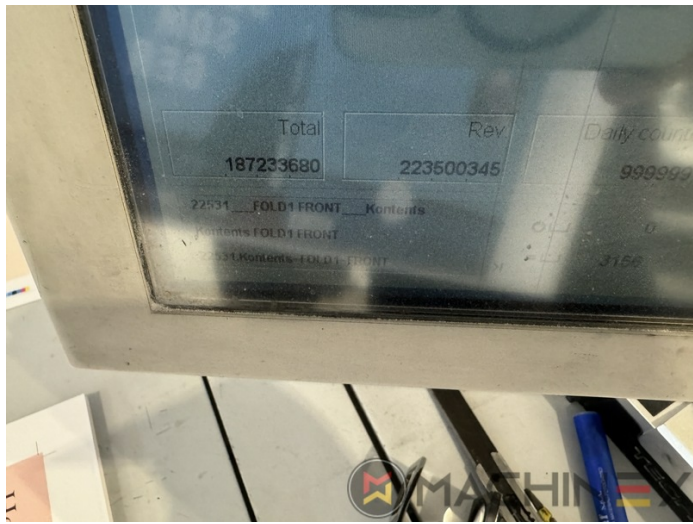

2007 | HEIDELBERG CD 74 4 (C) P

+ USED PRINTING MACHINES  ■■■ : 2007  4 COLOR

- Autoplate (Semi automatic plate change)
- Press Center Instant Gate
- Automatic Blanket Impressions Cylinders & Inking Rollers washing devices
- Weko AP 262 Powder Spray
- CP 2000 console touch screen
- Fully Automatic perfecting device
- InkLine (automatic ink supply)
- Prinect Inpress Control – inline color measurement, quality Control and Register system

- Sheet Counter : 184 Million
- Max. format : 530 x 740 mm
- Print output : 15.000 s.p.h.

SPAIN | GERMANY | USA | ITALY | TURKEY | CHINA | BRAZIL | MEXICO | PERU

 +34 682 639 187

 info@machinex.com

SPAIN | GERMANY | USA | ITALY | TURKEY | CHINA | BRAZIL | MEXICO | PERU