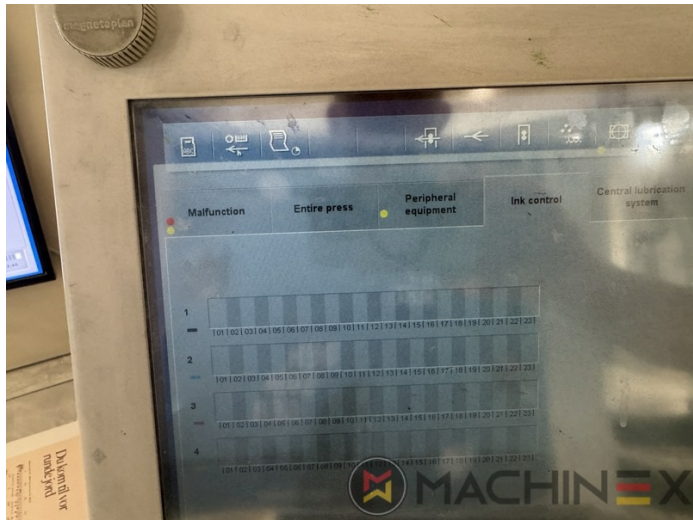

2007 | HEIDELBERG CD 74 4 (C) P

+ USED PRINTING MACHINES  ■■■ : 2007  4 COLOR

- Autoplate (Semi automatic plate change)
- Press Center Instant Gate
- Automatic Blanket Impressions Cylinders & Inking Rollers washing devices
- Weko AP 262 Powder Spray
- CP 2000 console touch screen
- Fully Automatic perfecting device
- InkLine (automatic ink supply)
- Prinect Inpress Control – inline color measurement, quality Control and Register system

- Sheet Counter : 184 Million
- Max. format : 530 x 740 mm
- Print output : 15.000 s.p.h.

SPAIN | GERMANY | USA | ITALY | TURKEY | CHINA | BRAZIL | MEXICO | PERU

 +34 682 639 187

 info@machinex.com

SPAIN | GERMANY | USA | ITALY | TURKEY | CHINA | BRAZIL | MEXICO | PERU