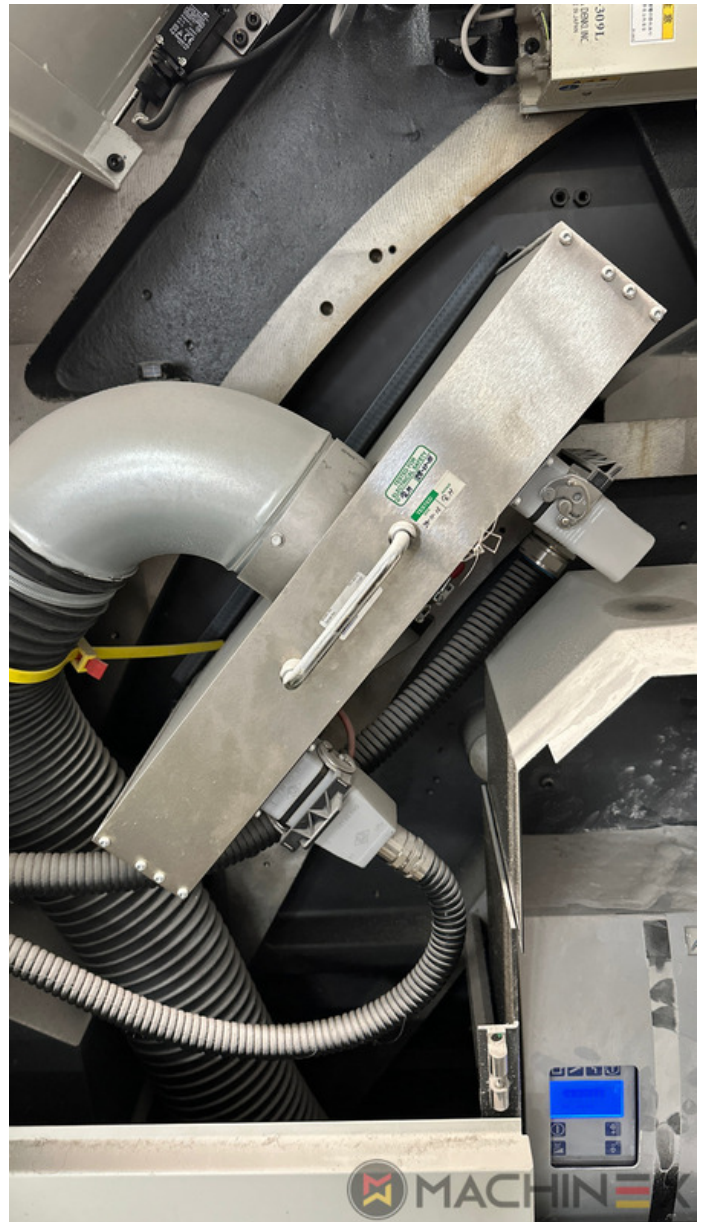

SPAIN | GERMANY | USA | ITALY | TURKEY | CHINA | BRAZIL | MEXICO | PERU

+34 682 639 187

info@machinex.com