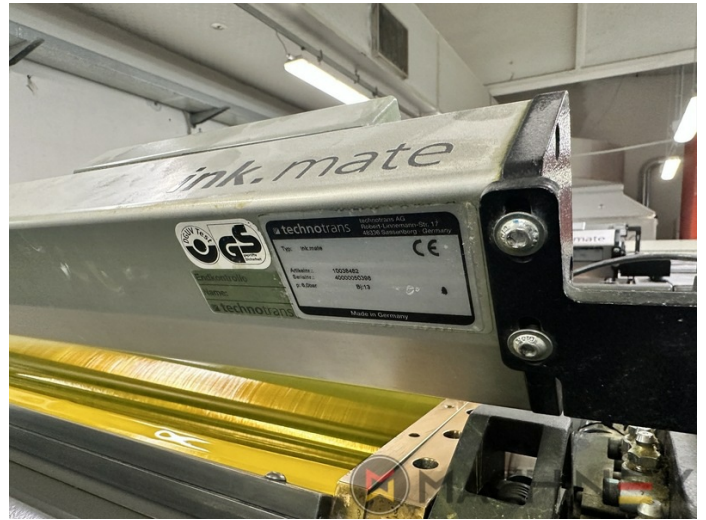

SPAIN | GERMANY | USA | ITALY | TURKEY | CHINA | BRAZIL | MEXICO | PERU

+34 682 639 187

info@machinex.com