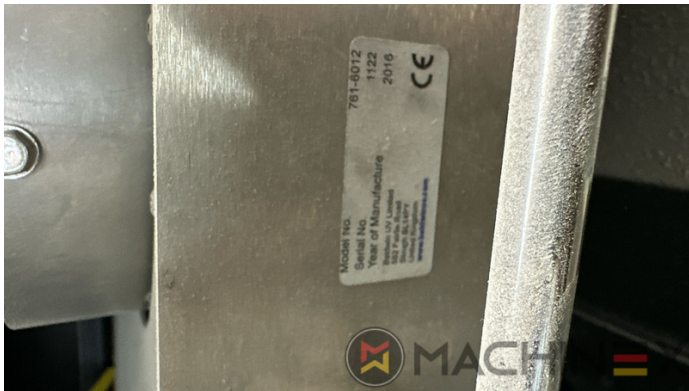

SPAIN | GERMANY | USA | ITALY | TURKEY | CHINA | BRAZIL | MEXICO | PERU

+34 682 639 187

info@machinex.com