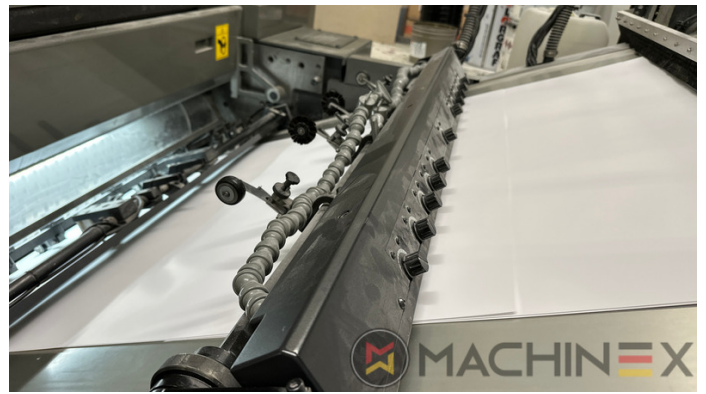

SPAIN | GERMANY | USA | ITALY | TURKEY | CHINA | BRAZIL | MEXICO | PERU

+34 682 639 187

info@machinex.com