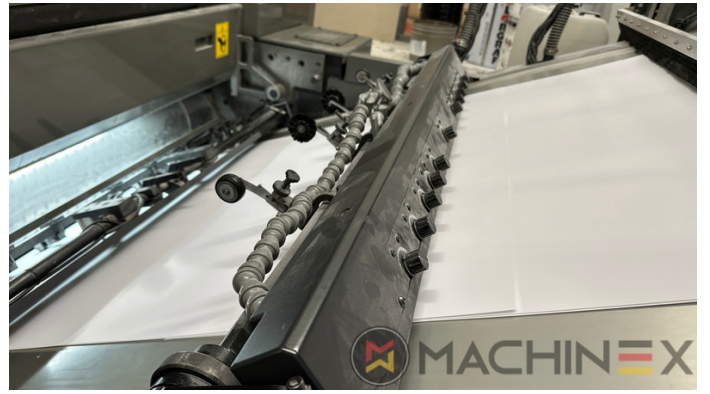

SPAIN | GERMANY | USA | ITALY | TURKEY | CHINA | BRAZIL | MEXICO | PERU

+34 682 639 187

info@machinex.com