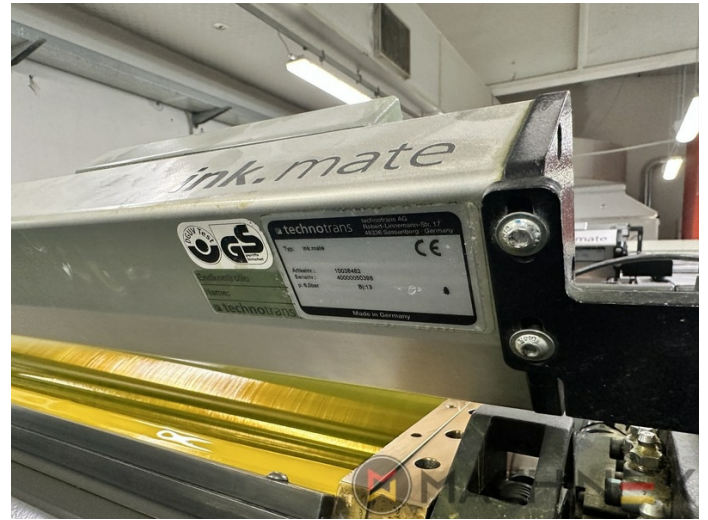

SPAIN | GERMANY | USA | ITALY | TURKEY | CHINA | BRAZIL | MEXICO | PERU

+34 682 639 187

info@machinex.com