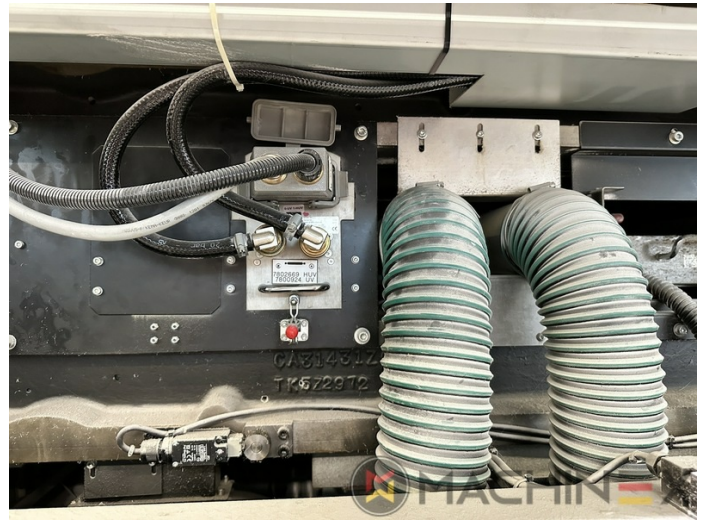

SPAIN | GERMANY | USA | ITALY | TURKEY | CHINA | BRAZIL | MEXICO | PERU

+34 682 639 187

info@machinex.com