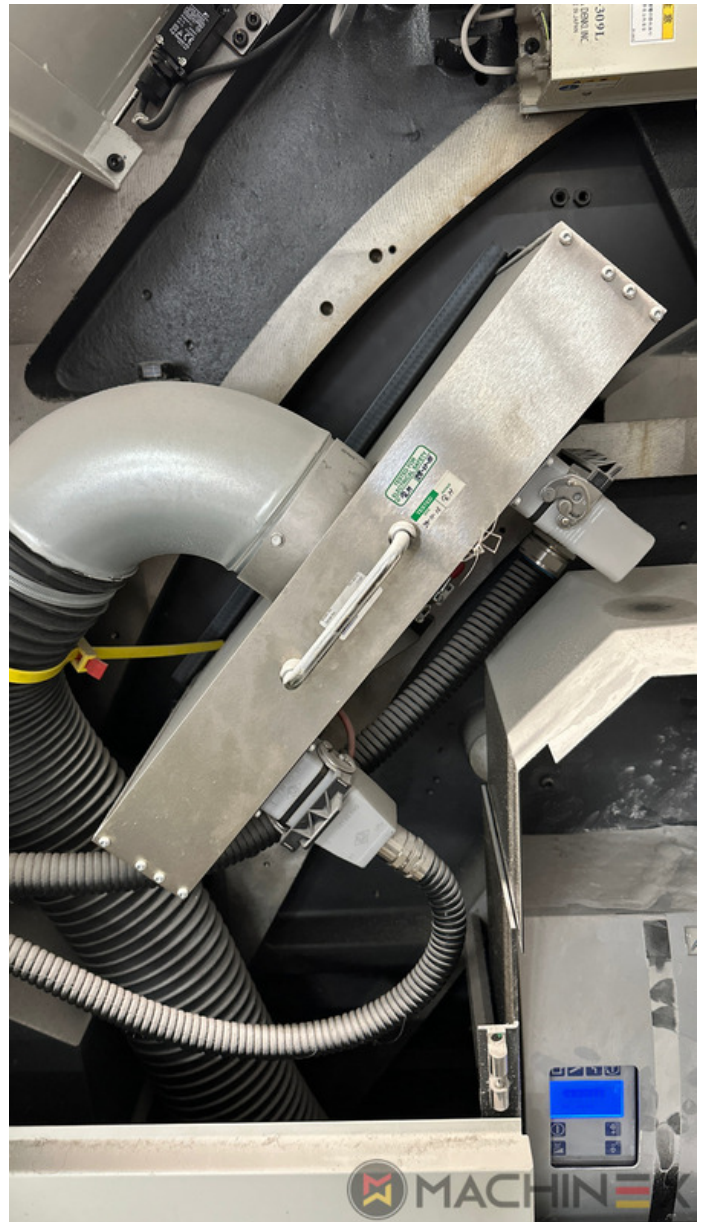

SPAIN | GERMANY | USA | ITALY | TURKEY | CHINA | BRAZIL | MEXICO | PERU

+34 682 639 187

info@machinex.com

MACHINEX