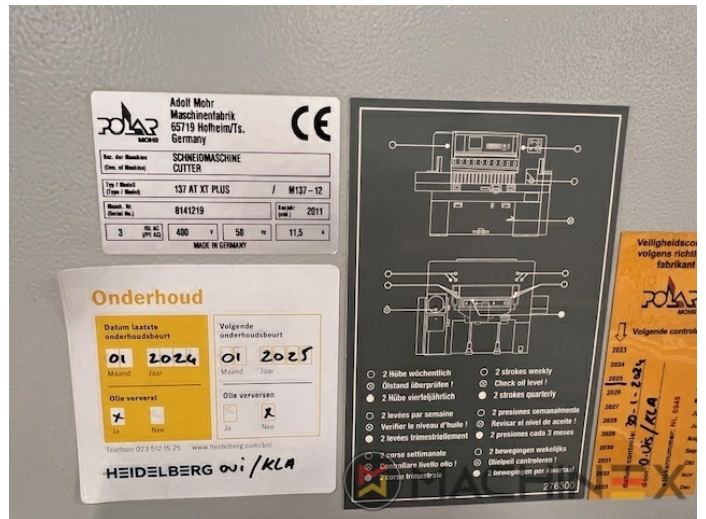

SPAIN | GERMANY | USA | ITALY | TURKEY | CHINA | BRAZIL | MEXICO | PERU

+34 682 639 187

info@machinex.com