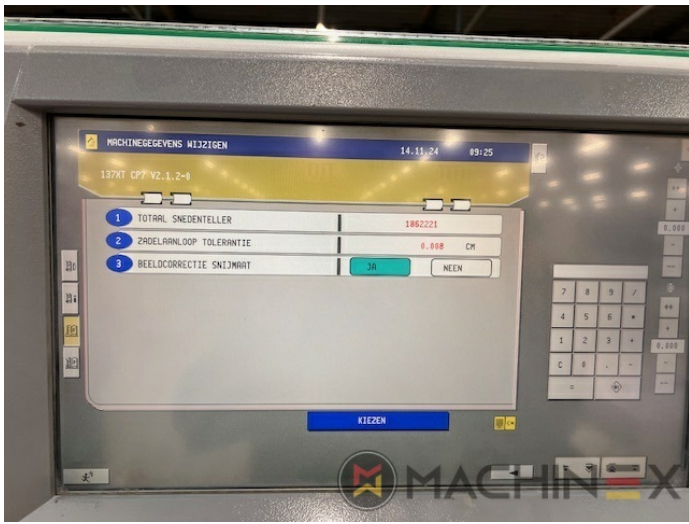

SPAIN | GERMANY | USA | ITALY | TURKEY | CHINA | BRAZIL | MEXICO | PERU

+34 682 639 187

info@machinex.com