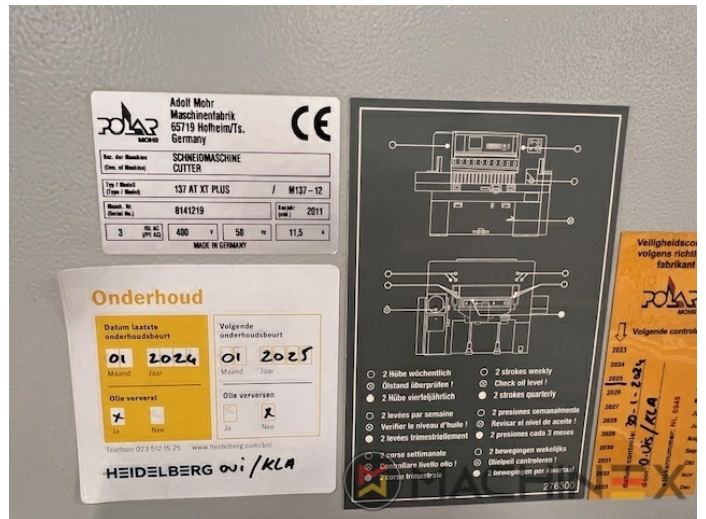

## ATTREZZATURE

- Side Table left
- Color display
- light barrier
- Program
- Side Table right
- Chrome table
- Airtable
- Photocells
- Including Tools, Manuals and Accessories

## DETTAGLI TECNICI

- Cuts :: 1.9 Mill
- Larghezza massima di taglio: 1370 mm

SPAIN | GERMANY | USA | ITALY | TURKEY | CHINA | BRAZIL | MEXICO | PERU

+34 682 639 187

info@machinex.com

SPAIN | GERMANY | USA | ITALY | TURKEY | CHINA | BRAZIL | MEXICO | PERU