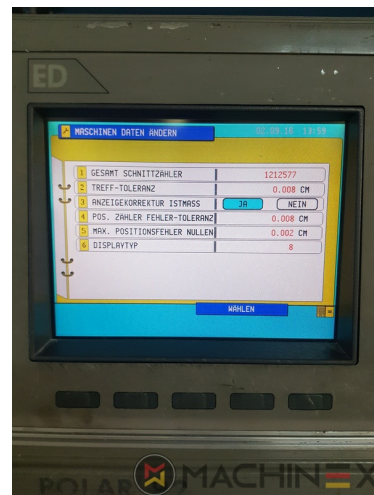

1996 | POLAR 92 ED

+ USED CUTTING MACHINES AN: 1996 USED GUILLOTINES

DESCRIPTION DE L'IMPRIMANTE

ÉQUIPEMENT

- Side Table left
- Color display
- light barrier
- Program
- Side Table right

DÉTAILS TECHNIQUES

- Cuts :: 121 million
- Longueur de coupe maximale: 920 mm

SPAIN | GERMANY | USA | ITALY | TURKEY | CHINA | BRAZIL | MEXICO | PERU

+34 682 639 187

info@machinex.com

SPAIN | GERMANY | USA | ITALY | TURKEY | CHINA | BRAZIL | MEXICO | PERU