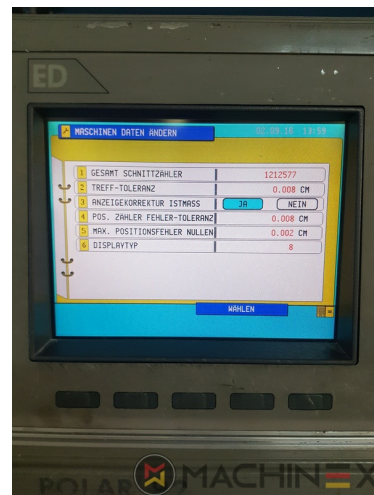

1996 | POLAR 92 ED

USED CUTTING MACHINES ■■■■: 1996 USED GUILLOTINES

- Side Table left
- Color display
- light barrier
- Program
- Side Table right

- Cuts :: 121 million
- Max Cut Width: 920 mm

SPAIN | GERMANY | USA | ITALY | TURKEY | CHINA | BRAZIL | MEXICO | PERU