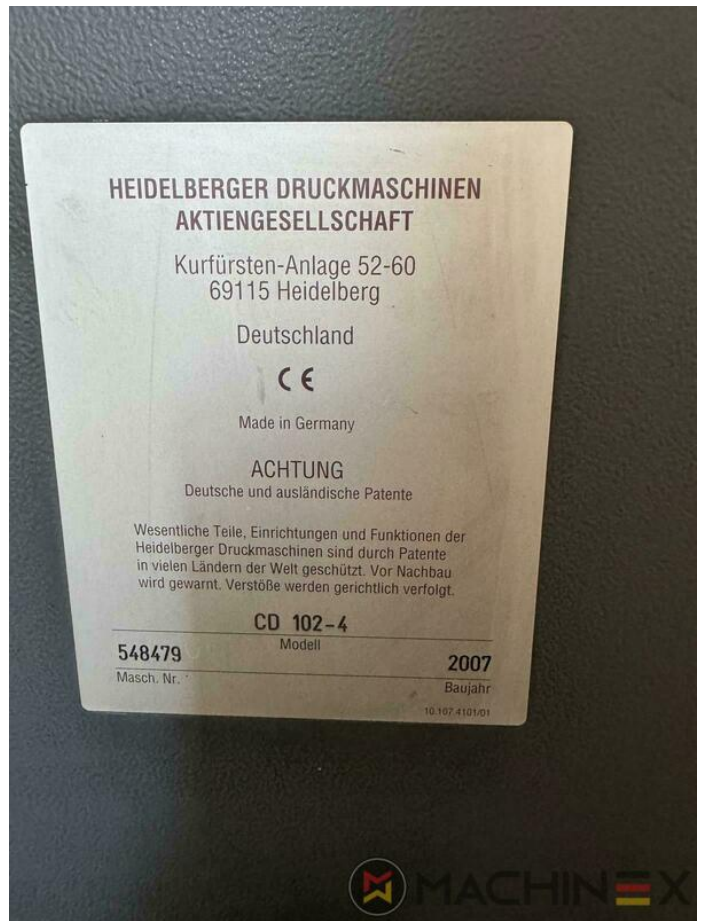

2007 | HEIDELBERG CD 102 4

+ MÁQUINAS DE IMPRESIÓN 20 AÑO: 2007 4 COLORES

DESCRIPCIÓN DE LA IMPRESORA

Well-maintained and reliable 4-color offset press, ideal for high-quality commercial printing. Equipped with proven Heidelberg technology, ensuring consistent print quality, efficiency, and ease of operation. The machine features CP 2000 touch screen control, Axis Control system, and Alcolor Vario dampening for precise ink-water balance. Semi-automatic Autoplate system allows fast and efficient plate changes, while automatic washing devices for blankets, impression cylinders, and ink rollers reduce downtime and maintenance effort. Additional equipment includes Preset Plus feeder and multiple sheet detector, ensuring stable feeding and production reliability across a wide range of substrates. Condition: The machine is in good working condition and will be delivered fully cleaned, thoroughly inspected, and tested, ready for immediate production.

EQUIPO

- control de doble hoja - electrónico
- Autoplate (Cambio de planchas semiautomático)
- Axis Control
- Preset Plus en marcadore
- Preset Plus en la salida

DETALLES TÉCNICOS

- Contador diario : 495 Mill
- Formato máx. : 720 x 1020 mm
- formato min.: 280 x 420 mm
- Rendimiento de Impresión : 15.000 sh/h
- Formato máx. de impresión: 710 x 1020 mm
- Peso aprox.: 32230 kg
- Consumo eléctrico: 80 kw (91.5 with ITC)

SPAIN | GERMANY | USA | ITALY | TURKEY | CHINA | BRAZIL | MEXICO | PERU

+34 682 639 187

info@machinex.com

SPAIN | GERMANY | USA | ITALY | TURKEY | CHINA | BRAZIL | MEXICO | PERU

+34 682 639 187

info@machinex.com