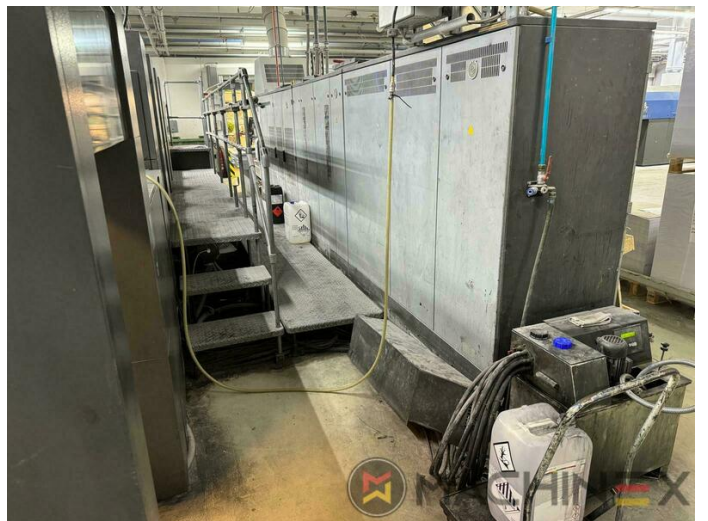

SPAIN | GERMANY | USA | ITALY | TURKEY | CHINA | BRAZIL | MEXICO | PERU

+34 682 639 187

info@machinex.com