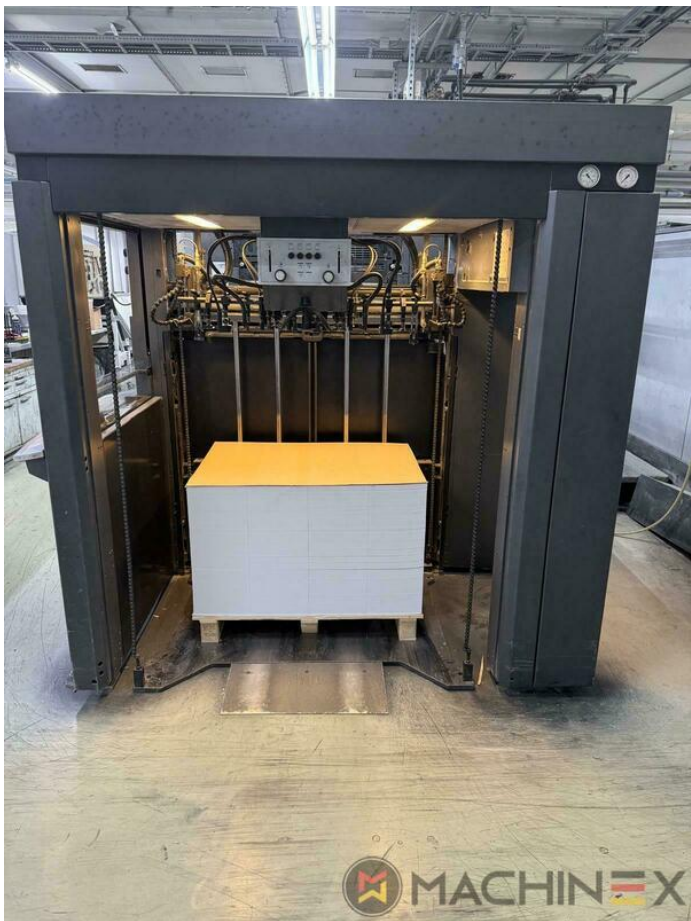

SPAIN | GERMANY | USA | ITALY | TURKEY | CHINA | BRAZIL | MEXICO | PERU

+34 682 639 187

info@machinex.com