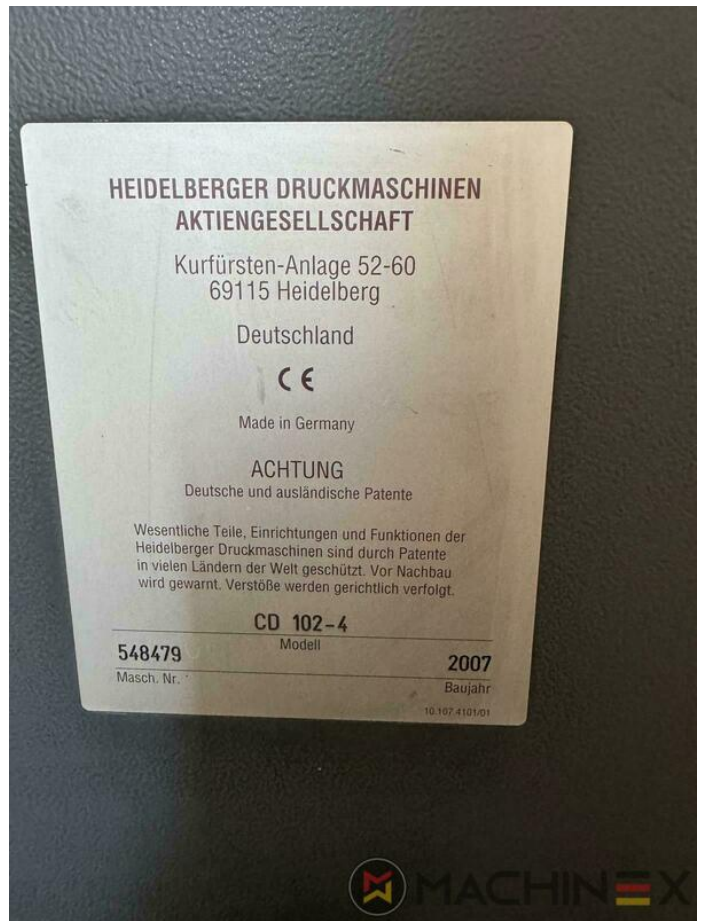

2007 | HEIDELBERG CD 102 4

+ USED PRINTING MACHINES 2007: שנה: 4 COLOR

תיאור המדפסת

Well-maintained and reliable 4-color offset press, ideal for high-quality commercial printing. Equipped with proven Heidelberg technology, ensuring consistent print quality, efficiency, and ease of operation. The machine features CP 2000 touch screen control, Axis Control system, and Alcolor Vario dampening for precise ink-water balance. Semi-automatic Autoplate system allows fast and efficient plate changes, while automatic washing devices for blankets, impression cylinders, and ink rollers reduce downtime and maintenance effort. Additional equipment includes Preset Plus feeder and multiple sheet detector, ensuring stable feeding and production reliability across a wide range of substrates. Condition: The machine is in good working condition and will be delivered fully cleaned, thoroughly inspected, and tested, ready for immediate production.

צויד

- double sheet control - electronic
- Autoplate (Semi automatic plate change)
- Axis Control
- Preset Plus in feeder
- Preset Plus in delivery

טכני פרטים

- Sheet Counter : 495 Mill
- Max. format : 720 x 1020 mm
- Min. format :: 280 x 420 mm
- Print output : 15.000 sh/h
- Max. print format: 710 x 1020 mm
- Weight Approx: 32230 kg
- Power consumption: 80 kw (91.5 with ITC)

SPAIN | GERMANY | USA | ITALY | TURKEY | CHINA | BRAZIL | MEXICO | PERU

+34 682 639 187

info@machinex.com

- High Pile delivery
- Alcolor Vario dampening
- Automatic Blanket Impressions Cylinders & Inking Rollers washing devices
- multiple sheet detector
- Electromechanical Stream Controls
- Weko AP 262 Powder Spray
- CP 2000 console touch screen
- CleanStar Preset
- AirStar pro water cooled
- Technotrans AlcoSmart AZR
- Ultrasonic double sheet detection

SPAIN | GERMANY | USA | ITALY | TURKEY | CHINA | BRAZIL | MEXICO | PERU

+34 682 639 187

info@machinex.com

SPAIN | GERMANY | USA | ITALY | TURKEY | CHINA | BRAZIL | MEXICO | PERU

+34 682 639 187

info@machinex.com