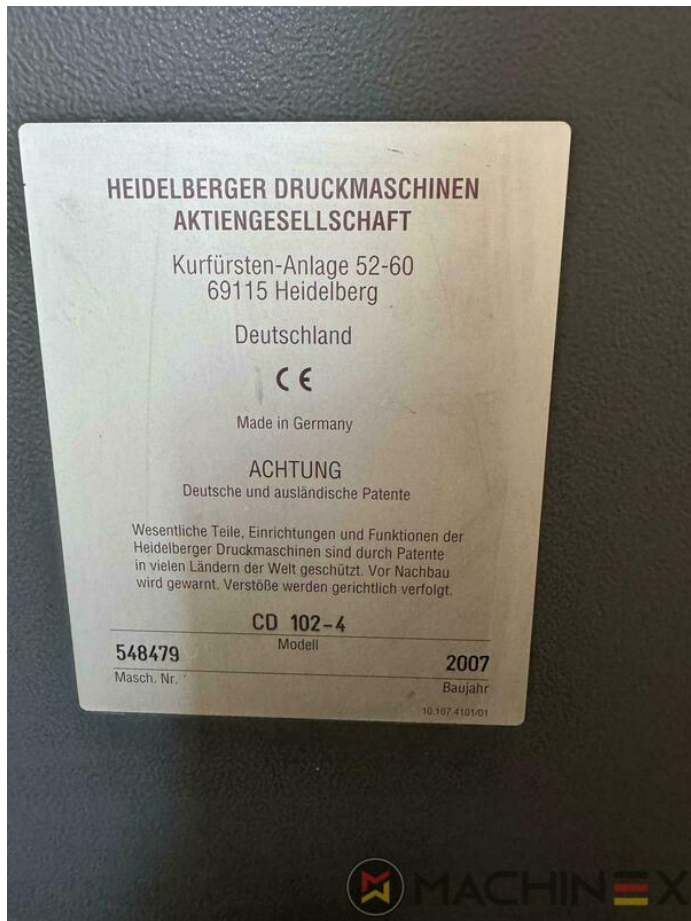

SPAIN | GERMANY | USA | ITALY | TURKEY | CHINA | BRAZIL | MEXICO | PERU

+34 682 639 187

info@machinex.com