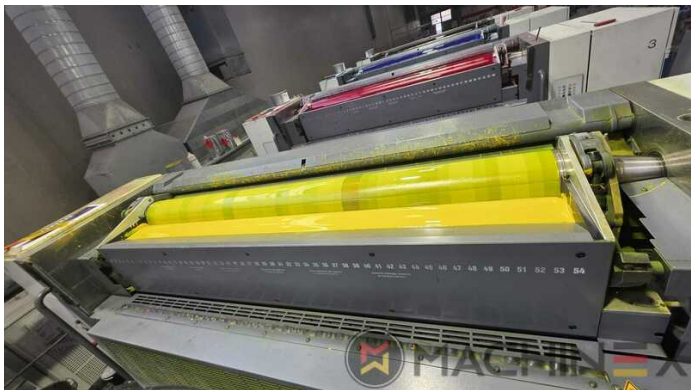

SPAIN | GERMANY | USA | ITALY | TURKEY | CHINA | BRAZIL | MEXICO | PERU

+34 682 639 187

info@machinex.com