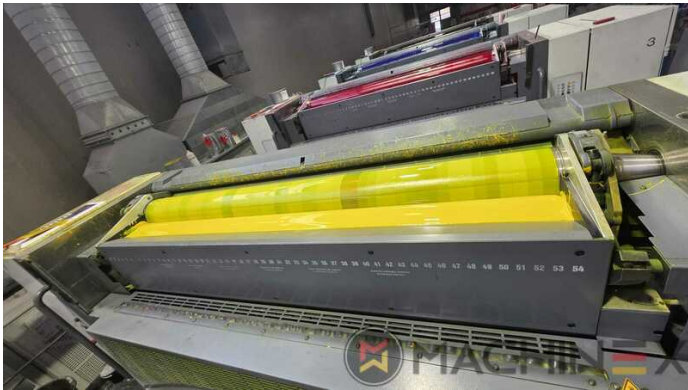

SPAIN | GERMANY | USA | ITALY | TURKEY | CHINA | BRAZIL | MEXICO | PERU

+34 682 639 187

info@machinex.com