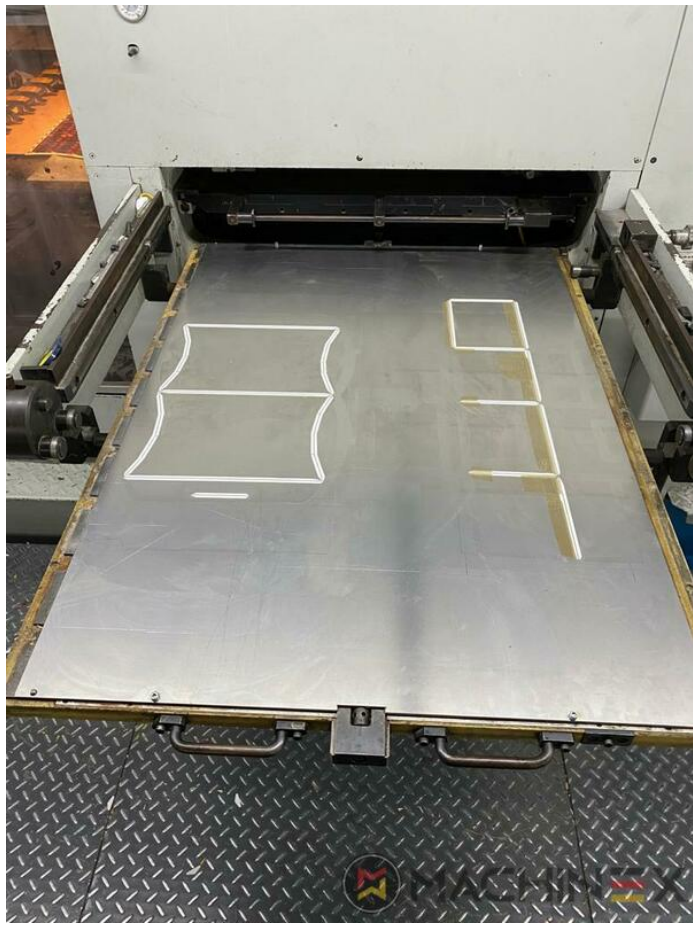

SPAIN | GERMANY | USA | ITALY | TURKEY | CHINA | BRAZIL | MEXICO | PERU

+34 682 639 187

info@machinex.com