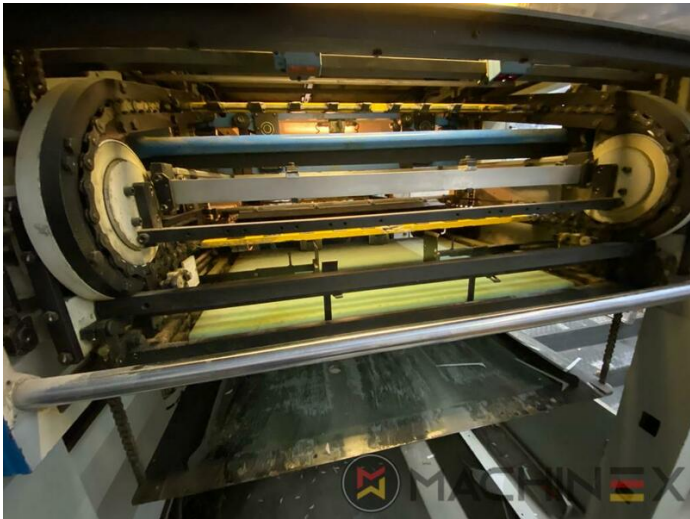

SPAIN | GERMANY | USA | ITALY | TURKEY | CHINA | BRAZIL | MEXICO | PERU

+34 682 639 187

info@machinex.com