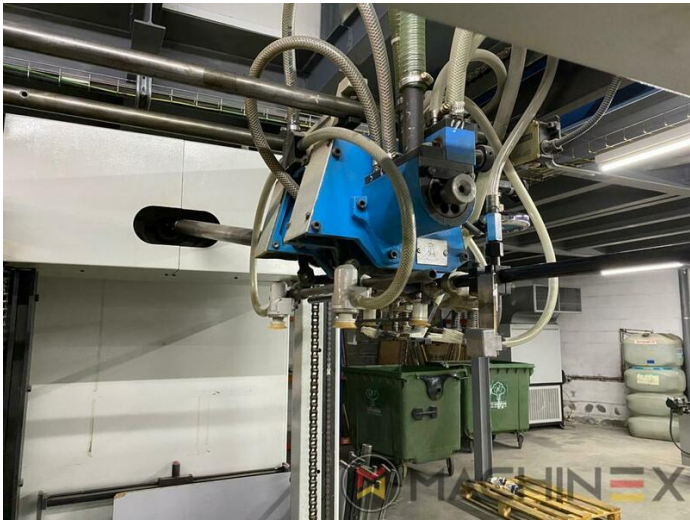

SPAIN | GERMANY | USA | ITALY | TURKEY | CHINA | BRAZIL | MEXICO | PERU

+34 682 639 187

info@machinex.com