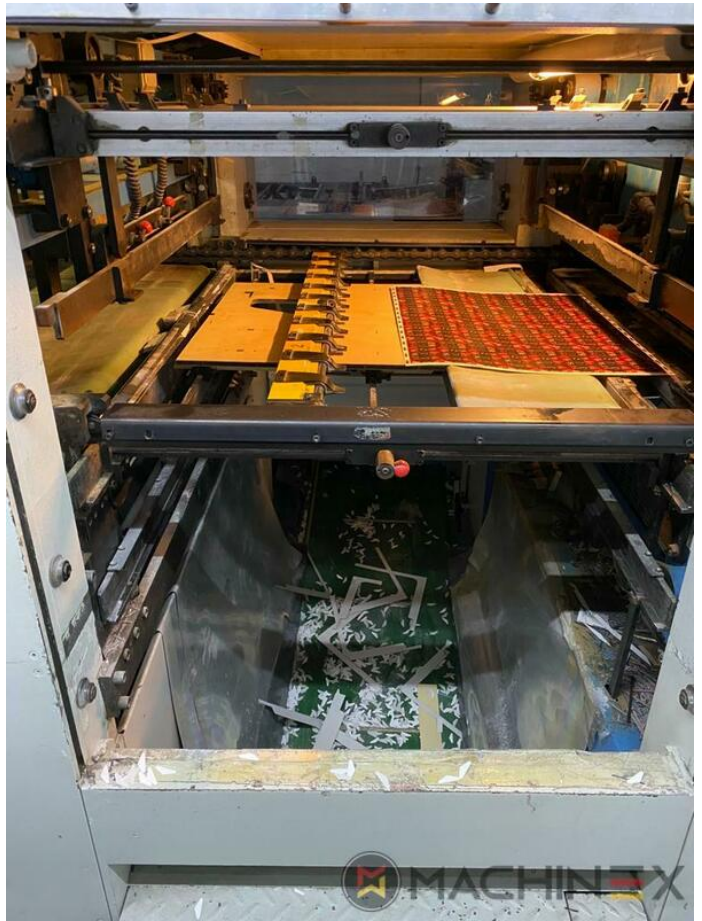

SPAIN | GERMANY | USA | ITALY | TURKEY | CHINA | BRAZIL | MEXICO | PERU

+34 682 639 187

info@machinex.com