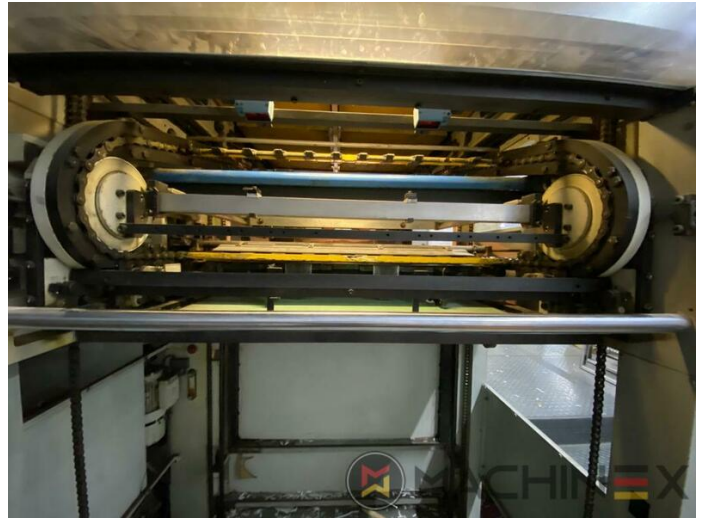

SPAIN | GERMANY | USA | ITALY | TURKEY | CHINA | BRAZIL | MEXICO | PERU

+34 682 639 187

info@machinex.com