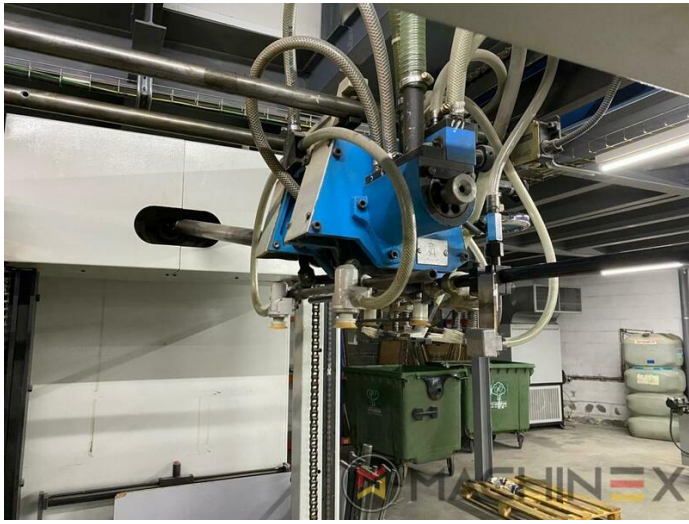

SPAIN | GERMANY | USA | ITALY | TURKEY | CHINA | BRAZIL | MEXICO | PERU

+34 682 639 187

info@machinex.com