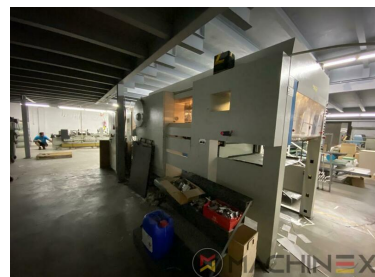

# 1995 | IBERICA JR 105 F

 USED PACKAGING MACHINES  ■■■■: 1995  USED DIE CUTTER (FLATBED)

- Cardboard device
- Stripping device
- Cutting chases
- Max cardboard thickness 1.5 mm
- Max corrugated board thickness 3 mm
- Centerline
- Touch screen
- Automatic Die Cutter with Blanking