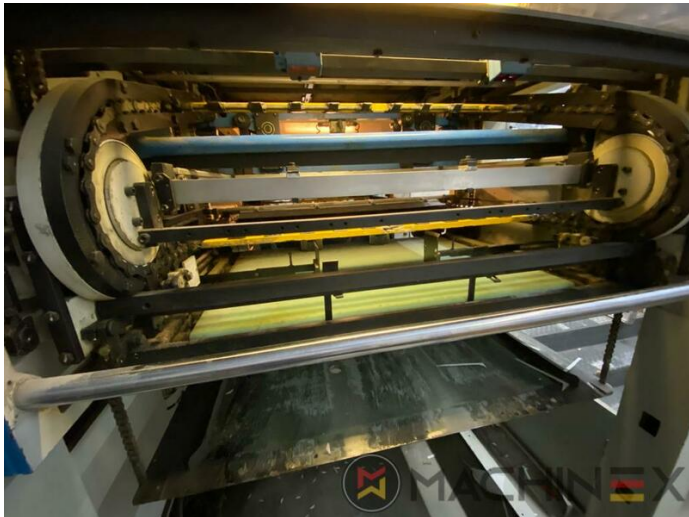

SPAIN | GERMANY | USA | ITALY | TURKEY | CHINA | BRAZIL | MEXICO | PERU

+34 682 639 187

info@machinex.com