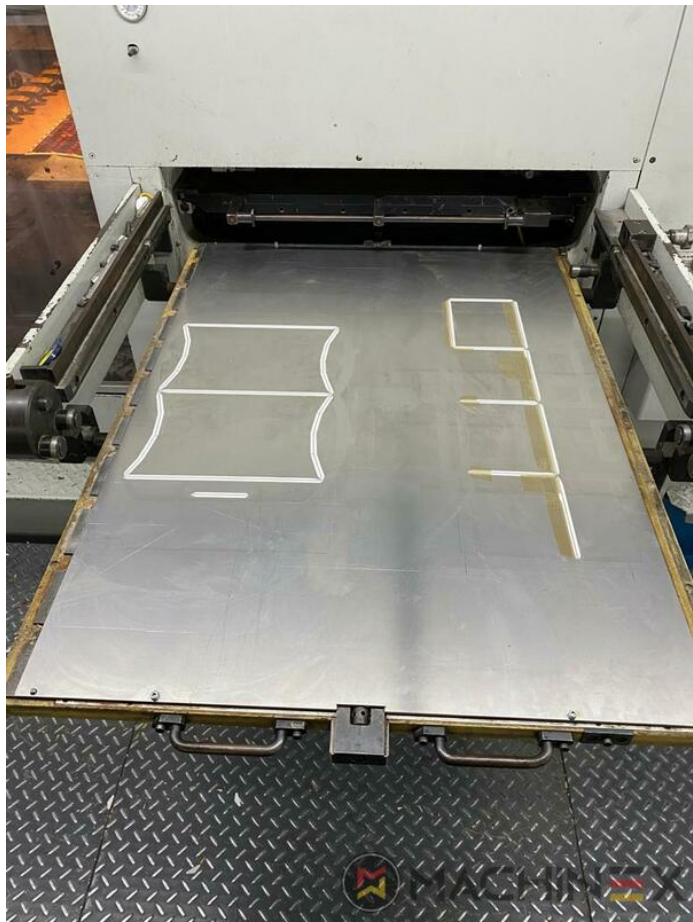

SPAIN | GERMANY | USA | ITALY | TURKEY | CHINA | BRAZIL | MEXICO | PERU

+34 682 639 187

info@machinex.com