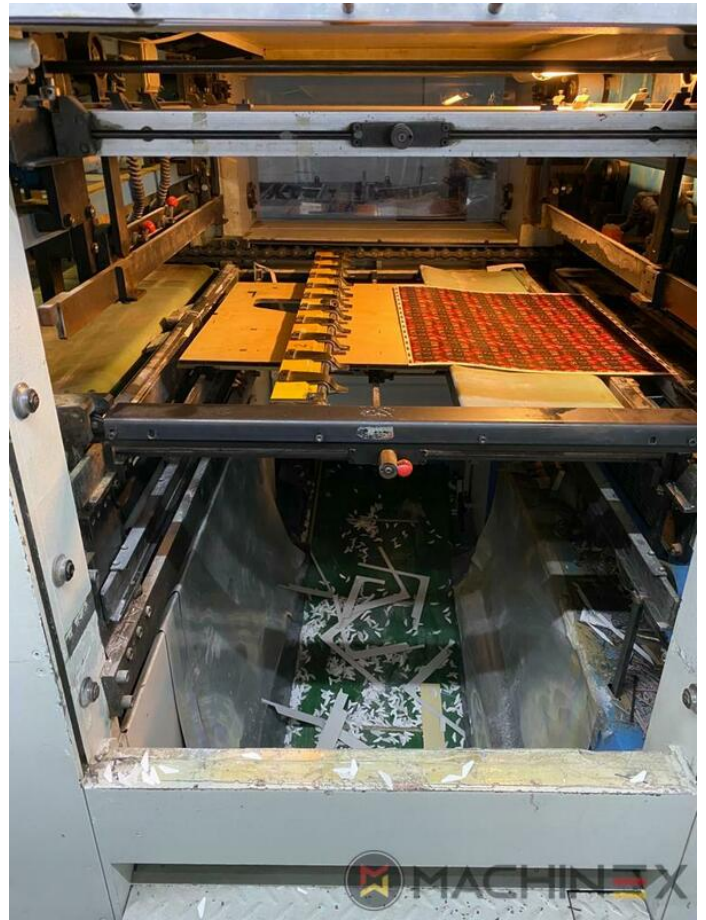

SPAIN | GERMANY | USA | ITALY | TURKEY | CHINA | BRAZIL | MEXICO | PERU

+34 682 639 187

info@machinex.com