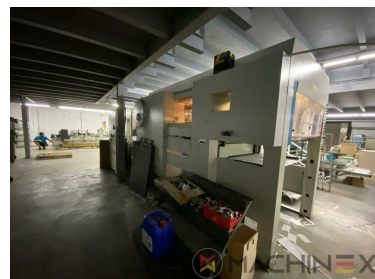

1995 | IBERICA JR 105 F

+ USED PACKAGING MACHINES   ⌚ ROK: 1995   📄 USED DIE CUTTER (FLATBED)