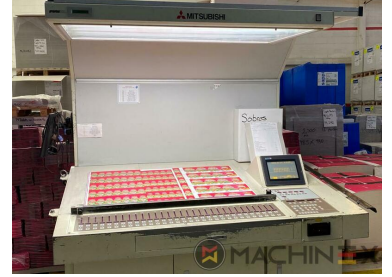

2005 | MITSUBISHI DIAMOND 3000 6 L X

+ USED PRINTING MACHINES 2005 : سنة 6 COLOR + COATER

وصف الطابعة

ادوات

- Electromechanical double sheet control
- Straight machine printing
- Dedicated tower coater
- Plate cocking from console
- Paper presets
- Mitsubishi tower coater
- Preset automatic size adjusting on feeder and delivery
- Steel Plate feeder and delivery
- Chromed cylinders
- Powder sprayer
- In production (test possible); Immediately available
- Remote register control console
- axial-circumferential-diagonal register
- Comrac Console
- Paper Size & Pressure Preset
- Grafix Digital powder spray

SPAIN | GERMANY | USA | ITALY | TURKEY | CHINA | BRAZIL | MEXICO | PERU

اصطلاحى تفاصيل

- Sheet Counter : 255 Million
- Max. format : 720 mm x 1,040 mm
- Stock Thickness :: 0,04 ~ 0.6 mm.
- Min. format :: 360 mm x 540 mm