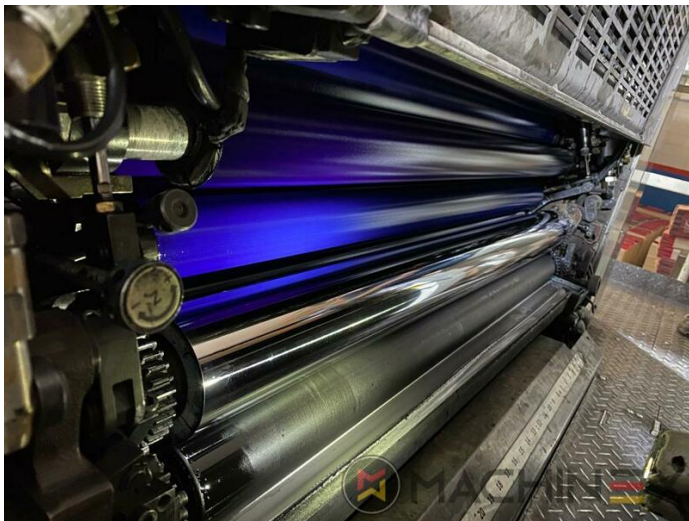

SPAIN | GERMANY | USA | ITALY | TURKEY | CHINA | BRAZIL | MEXICO | PERU

+34 682 639 187

info@machinex.com