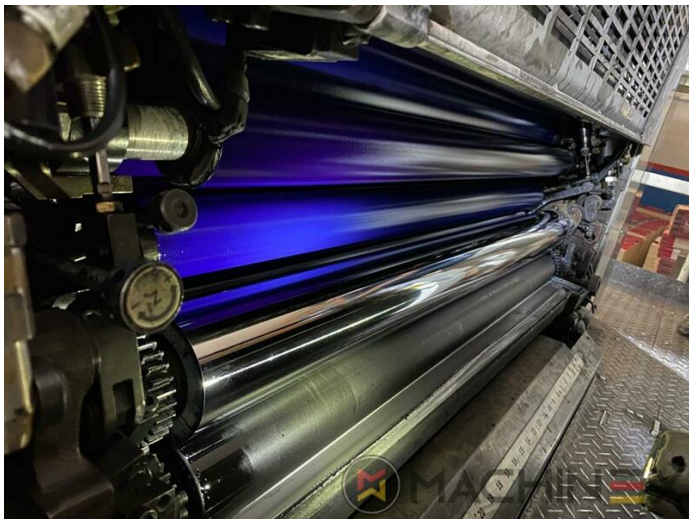

SPAIN | GERMANY | USA | ITALY | TURKEY | CHINA | BRAZIL | MEXICO | PERU

+34 682 639 187

info@machinex.com