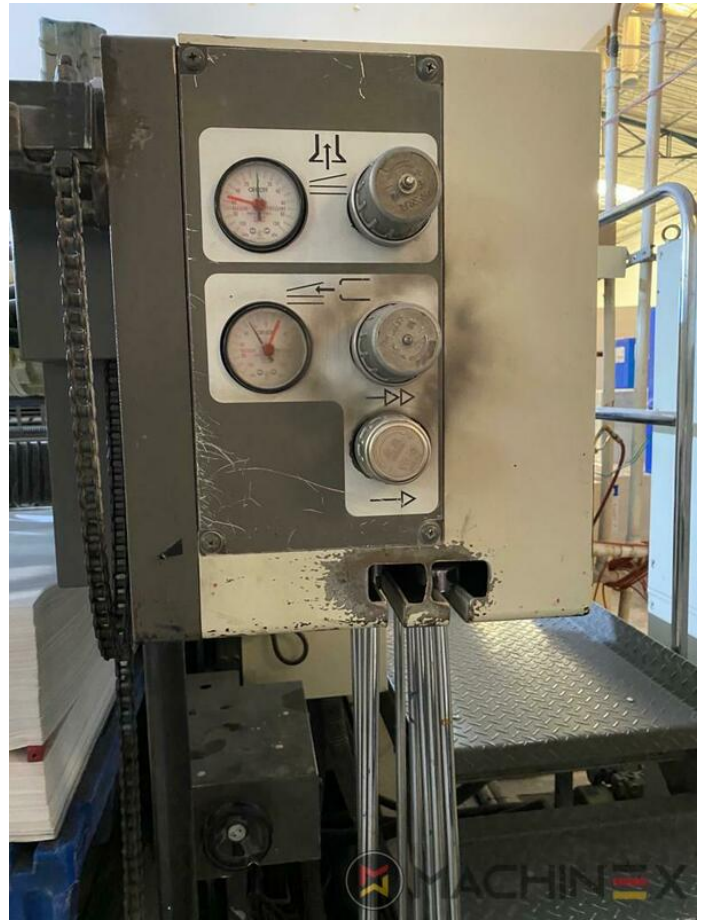

SPAIN | GERMANY | USA | ITALY | TURKEY | CHINA | BRAZIL | MEXICO | PERU

+34 682 639 187

info@machinex.com