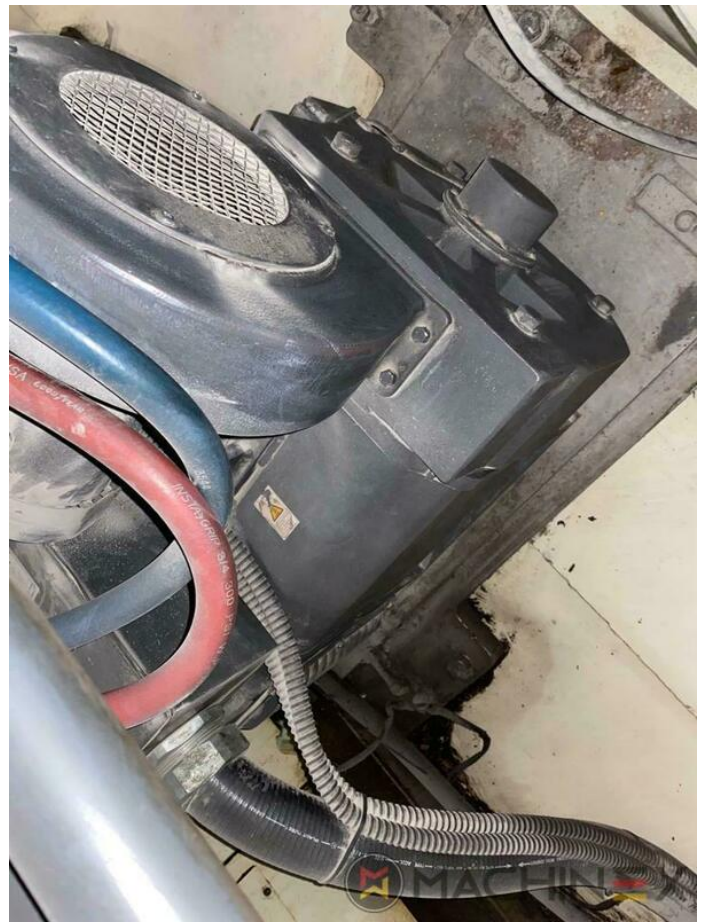

SPAIN | GERMANY | USA | ITALY | TURKEY | CHINA | BRAZIL | MEXICO | PERU

+34 682 639 187

info@machinex.com