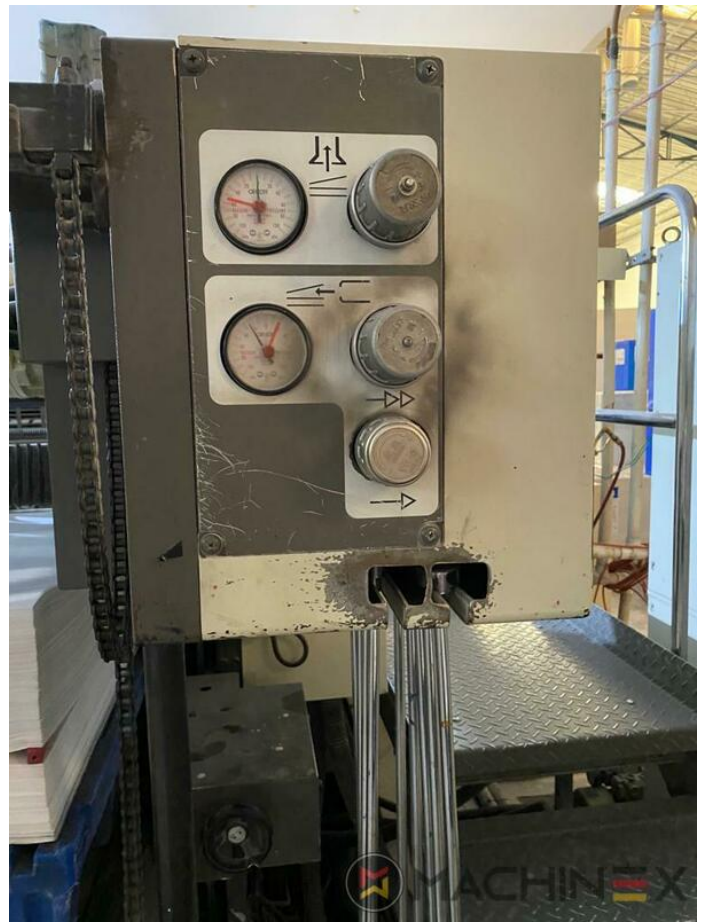

SPAIN | GERMANY | USA | ITALY | TURKEY | CHINA | BRAZIL | MEXICO | PERU

+34 682 639 187

info@machinex.com