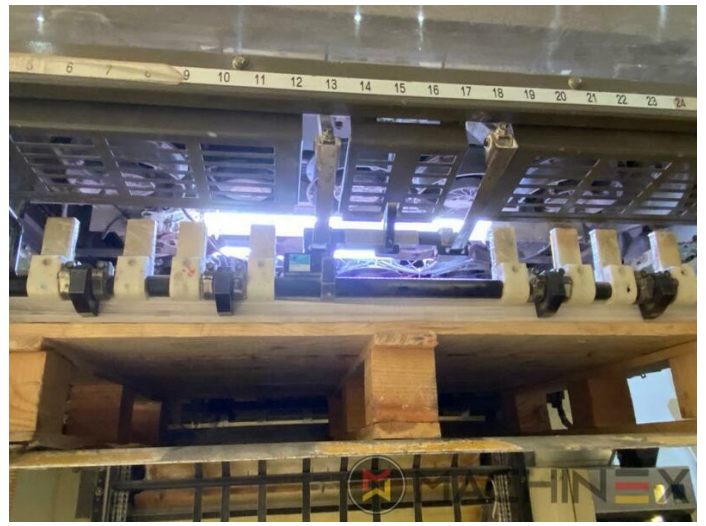

SPAIN | GERMANY | USA | ITALY | TURKEY | CHINA | BRAZIL | MEXICO | PERU

+34 682 639 187

info@machinex.com