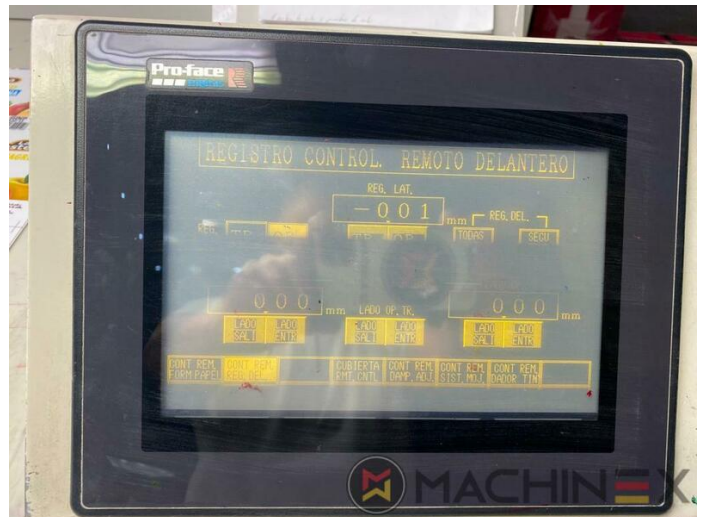

SPAIN | GERMANY | USA | ITALY | TURKEY | CHINA | BRAZIL | MEXICO | PERU

+34 682 639 187

info@machinex.com