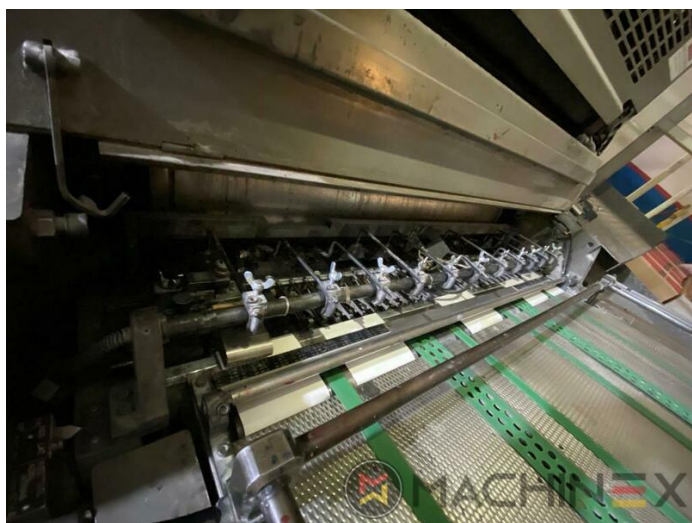

SPAIN | GERMANY | USA | ITALY | TURKEY | CHINA | BRAZIL | MEXICO | PERU

+34 682 639 187

info@machinex.com