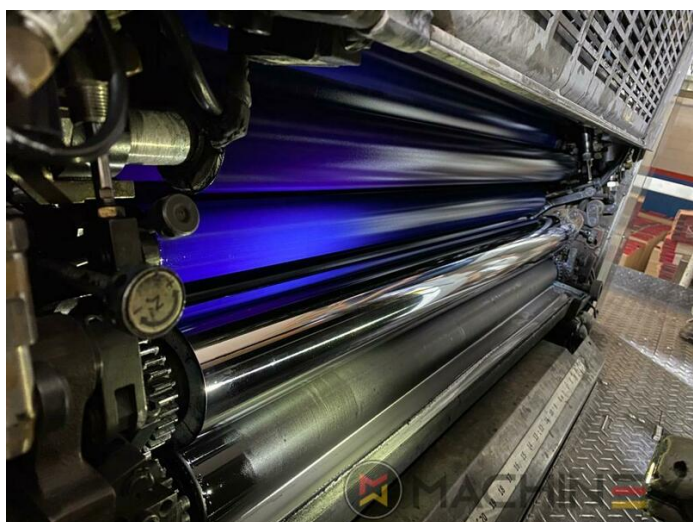

SPAIN | GERMANY | USA | ITALY | TURKEY | CHINA | BRAZIL | MEXICO | PERU

+34 682 639 187

info@machinex.com