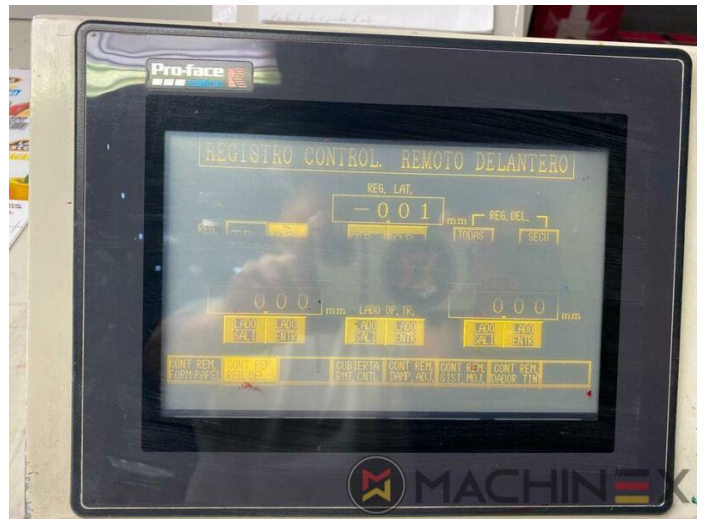

SPAIN | GERMANY | USA | ITALY | TURKEY | CHINA | BRAZIL | MEXICO | PERU

+34 682 639 187

info@machinex.com