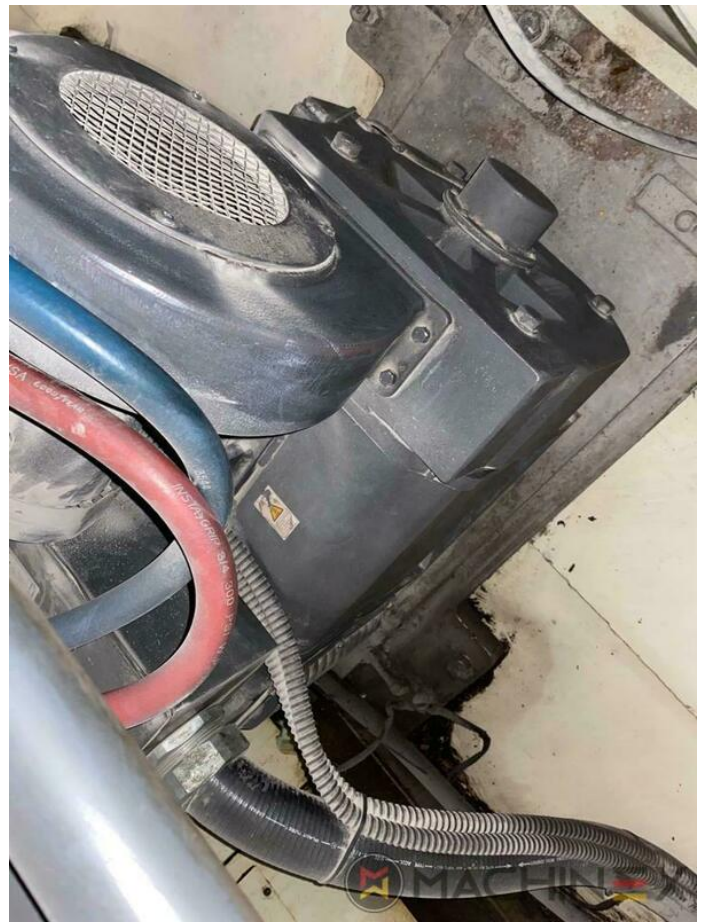

SPAIN | GERMANY | USA | ITALY | TURKEY | CHINA | BRAZIL | MEXICO | PERU

+34 682 639 187

info@machinex.com

MACHINEX