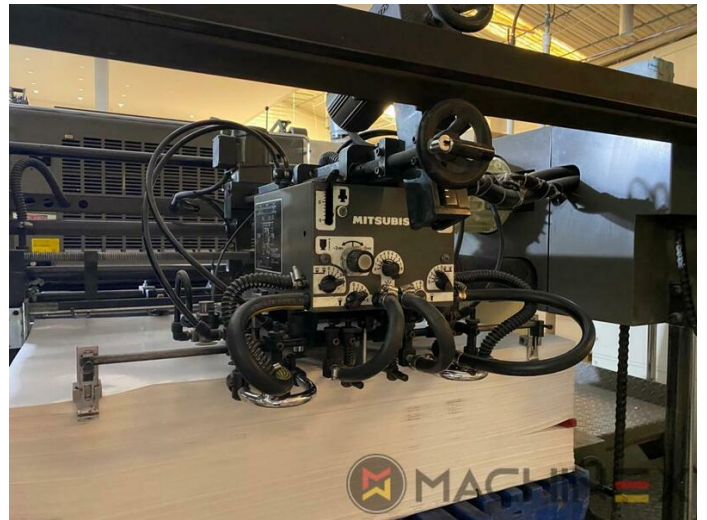

SPAIN | GERMANY | USA | ITALY | TURKEY | CHINA | BRAZIL | MEXICO | PERU

+34 682 639 187

info@machinex.com