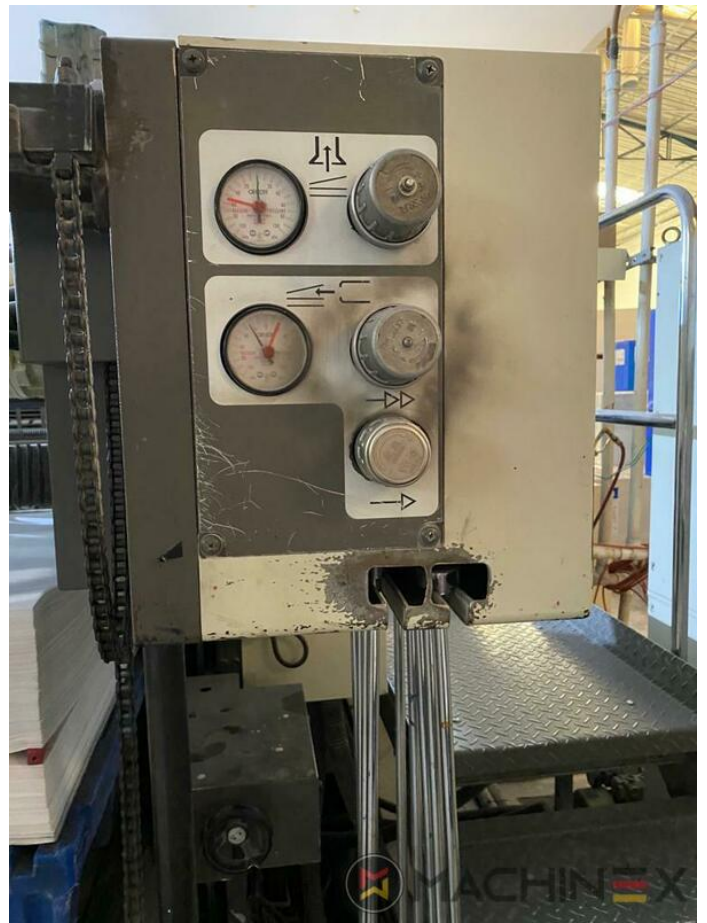

SPAIN | GERMANY | USA | ITALY | TURKEY | CHINA | BRAZIL | MEXICO | PERU

+34 682 639 187

info@machinex.com