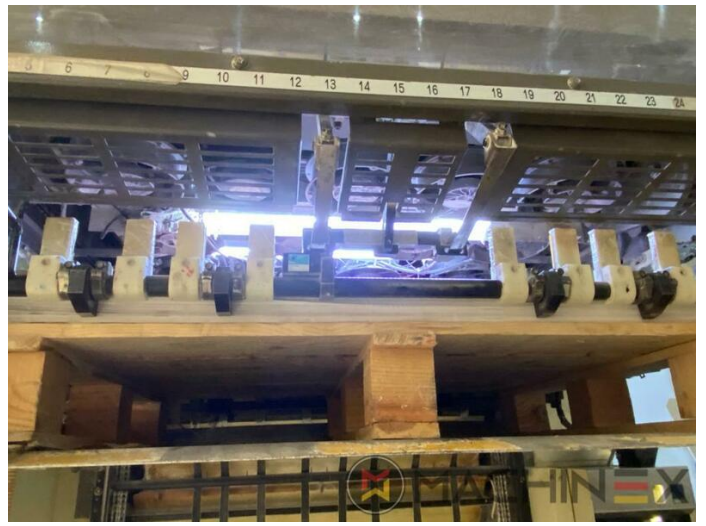

SPAIN | GERMANY | USA | ITALY | TURKEY | CHINA | BRAZIL | MEXICO | PERU

+34 682 639 187

info@machinex.com