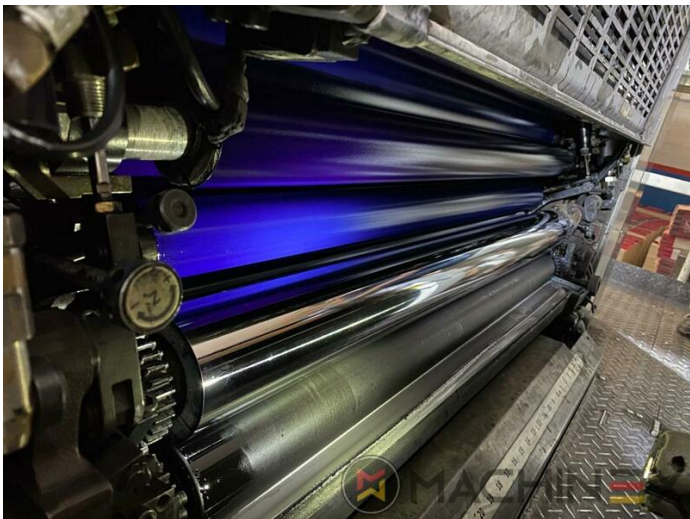

SPAIN | GERMANY | USA | ITALY | TURKEY | CHINA | BRAZIL | MEXICO | PERU

+34 682 639 187

info@machinex.com