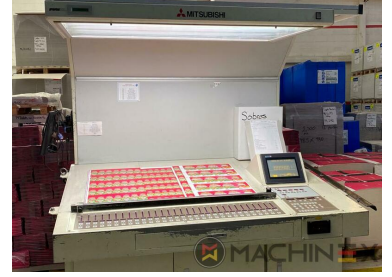

2005 | MITSUBISHI DIAMOND 3000 6 L X

+ USED PRINTING MACHINES 2005 YIL: 2005 6 COLOR + COATER

YAZICI AÇIKLAMASI

EKIPMAN

- Electromechanical double sheet control
- Straight machine printing
- Dedicated tower coater
- Plate cocking from console
- Paper presets
- Mitsubishi tower coater
- Preset automatic size adjusting on feeder and delivery
- Steel Plate feeder and delivery
- Chromed cylinders
- Powder sprayer
- In production (test possible); Immediately available
- Remote register control console
- axial-circumferential-diagonal register
- Comrac Console
- Paper Size & Pressure Preset
- Grafix Digital powder spray

SPAIN | GERMANY | USA | ITALY | TURKEY | CHINA | BRAZIL | MEXICO | PERU

TEKNİK AYRINTILAR

- Sheet Counter : 255 Million
- Max. format : 720 mm x 1,040 mm
- Stock Thickness :: 0,04 ~ 0.6 mm.
- Min. format :: 360 mm x 540 mm