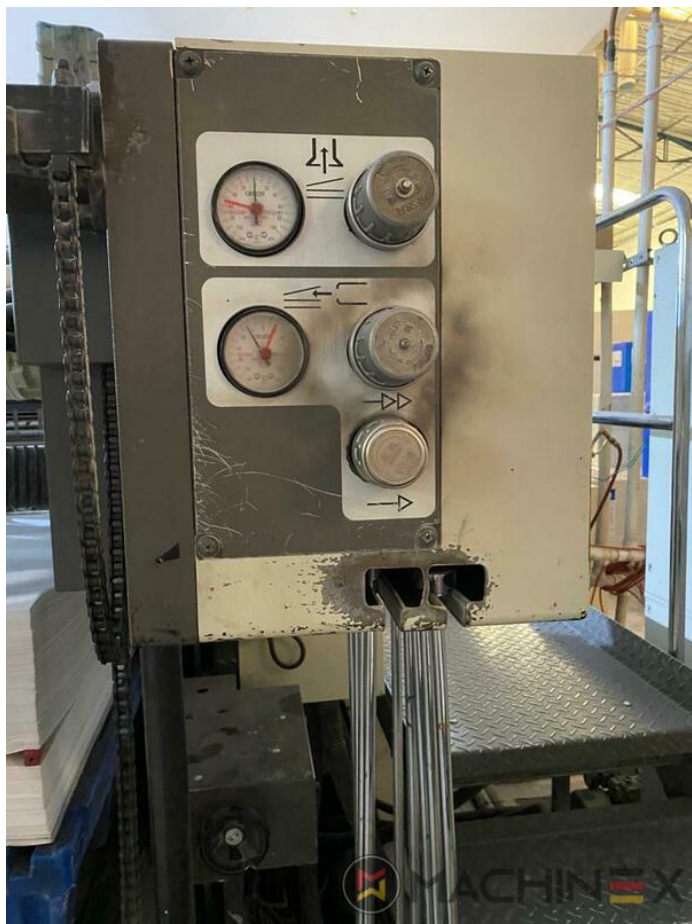

SPAIN | GERMANY | USA | ITALY | TURKEY | CHINA | BRAZIL | MEXICO | PERU

+34 682 639 187

info@machinex.com