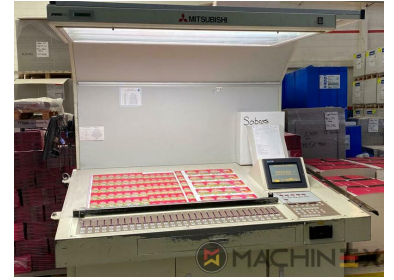

2005 | MITSUBISHI DIAMOND 3000 6 L X

+ USED PRINTING MACHINES 年: 2005 6 COLOR + COATER

打印机说明

设备

- Electromechanical double sheet control
- Straight machine printing
- Dedicated tower coater
- Plate cocking from console
- Paper presets
- Mitsubishi tower coater
- Preset automatic size adjusting on feeder and delivery
- Steel Plate feeder and delivery
- Chromed cylinders
- Powder sprayer
- In production (test possible); Immediately available
- Remote register control console
- axial-circumferential-diagonal register
- Comrac Console
- Paper Size & Pressure Preset
- Grafix Digital powder spray

SPAIN | GERMANY | USA | ITALY | TURKEY | CHINA | BRAZIL | MEXICO | PERU

技术 详细信息

- Sheet Counter : 255 Million
- Max. format : 720 mm x 1,040 mm
- Stock Thickness :: 0,04 ~ 0.6 mm.
- Min. format :: 360 mm x 540 mm