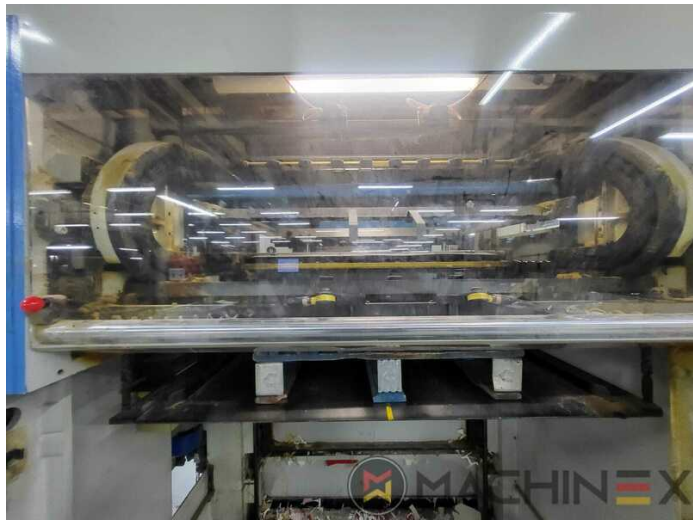

SPAIN | GERMANY | USA | ITALY | TURKEY | CHINA | BRAZIL | MEXICO | PERU

+34 682 639 187

info@machinex.com

MACHINEX