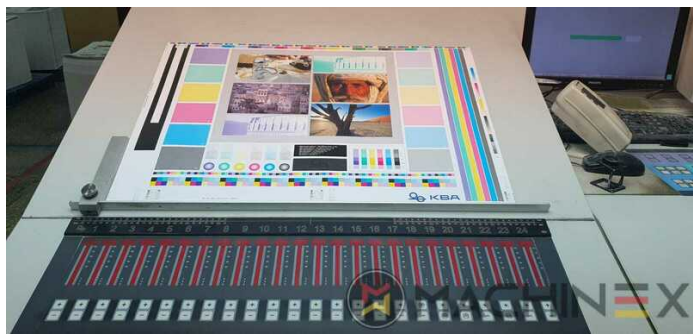

SPAIN | GERMANY | USA | ITALY | TURKEY | CHINA | BRAZIL | MEXICO | PERU

+34 682 639 187

info@machinex.com