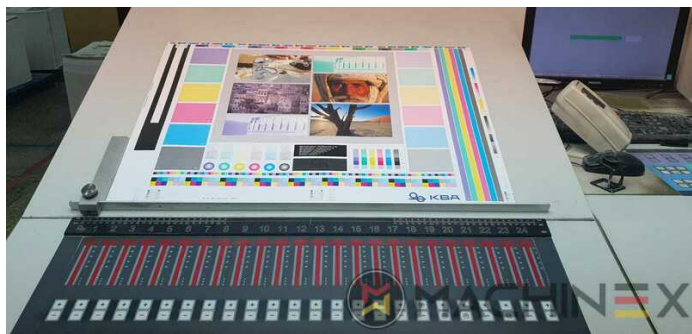

SPAIN | GERMANY | USA | ITALY | TURKEY | CHINA | BRAZIL | MEXICO | PERU

+34 682 639 187

info@machinex.com