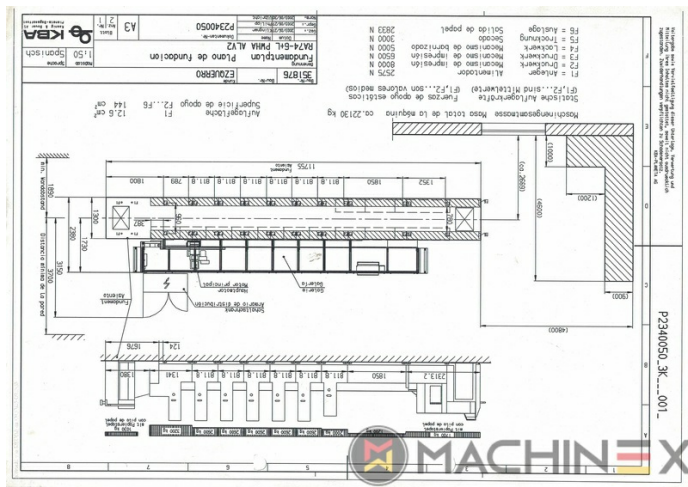

SPAIN | GERMANY | USA | ITALY | TURKEY | CHINA | BRAZIL | MEXICO | PERU

+34 682 639 187

info@machinex.com