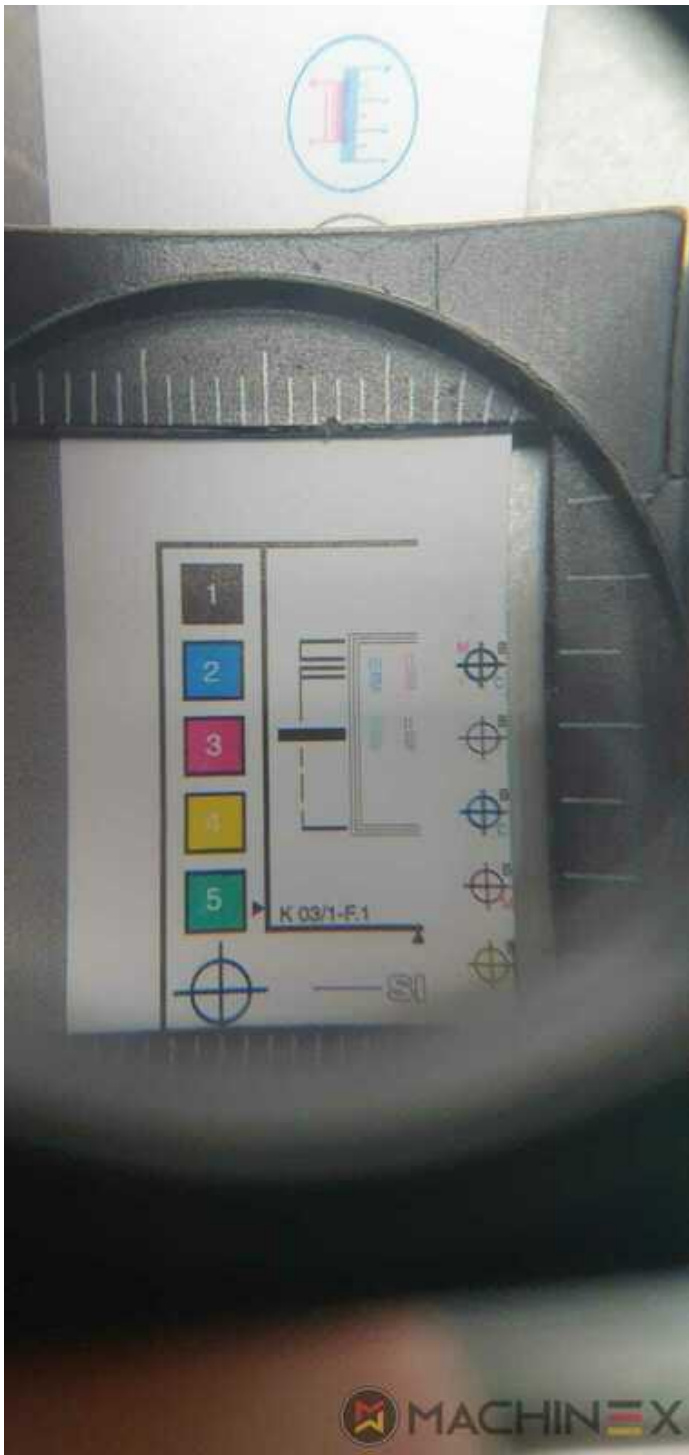

SPAIN | GERMANY | USA | ITALY | TURKEY | CHINA | BRAZIL | MEXICO | PERU

+34 682 639 187

info@machinex.com