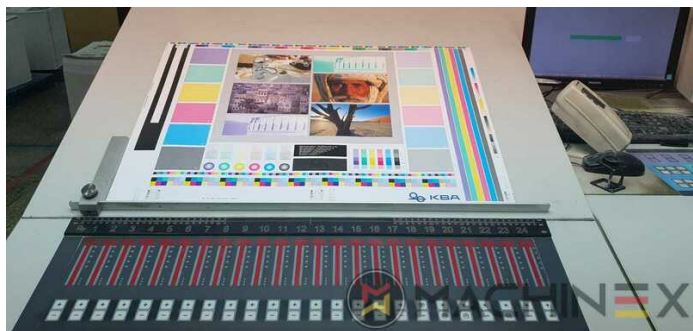

SPAIN | GERMANY | USA | ITALY | TURKEY | CHINA | BRAZIL | MEXICO | PERU

+34 682 639 187

info@machinex.com