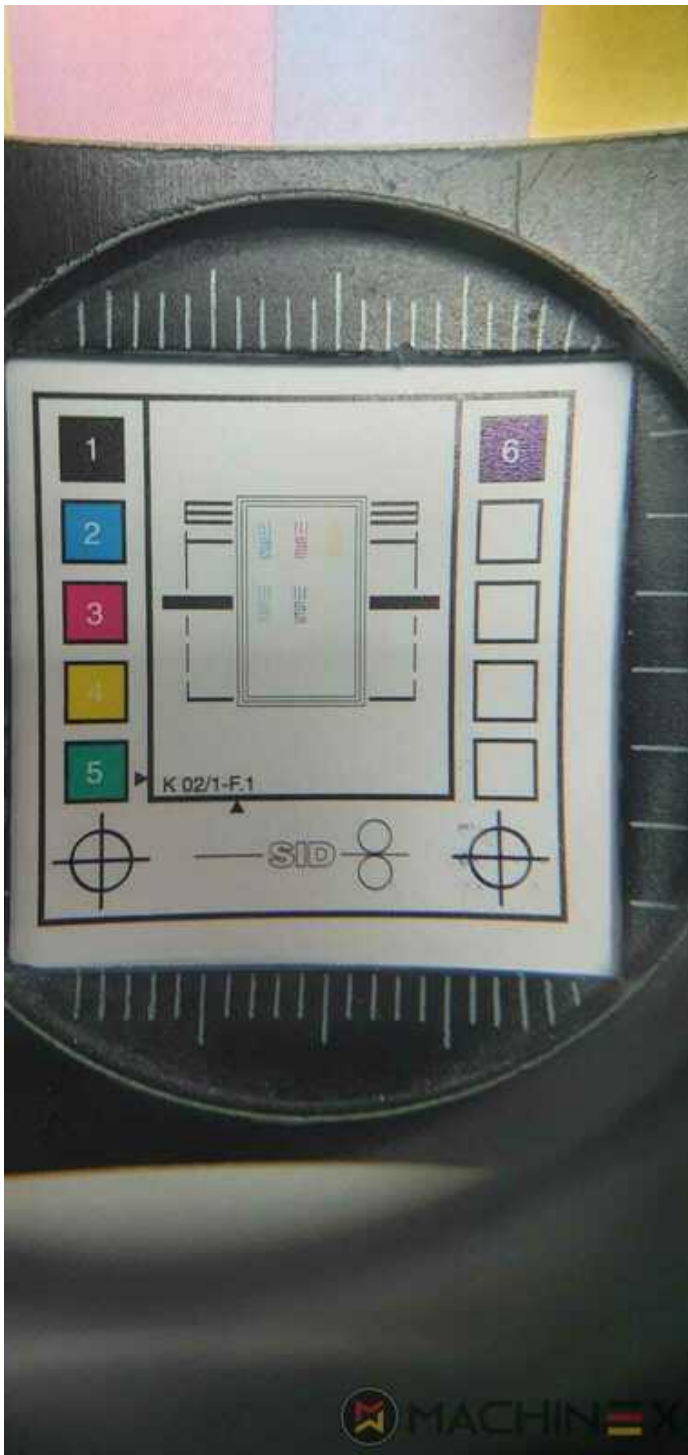

SPAIN | GERMANY | USA | ITALY | TURKEY | CHINA | BRAZIL | MEXICO | PERU

+34 682 639 187

info@machinex.com