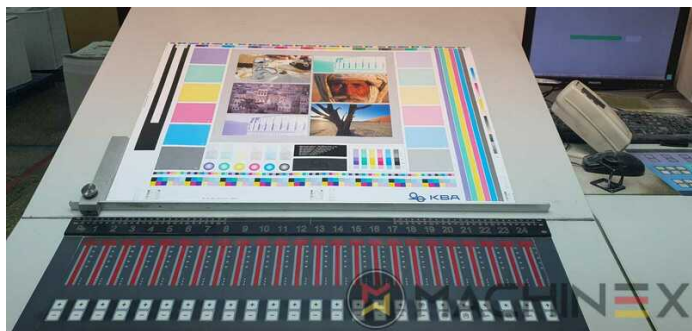

SPAIN | GERMANY | USA | ITALY | TURKEY | CHINA | BRAZIL | MEXICO | PERU

+34 682 639 187

info@machinex.com