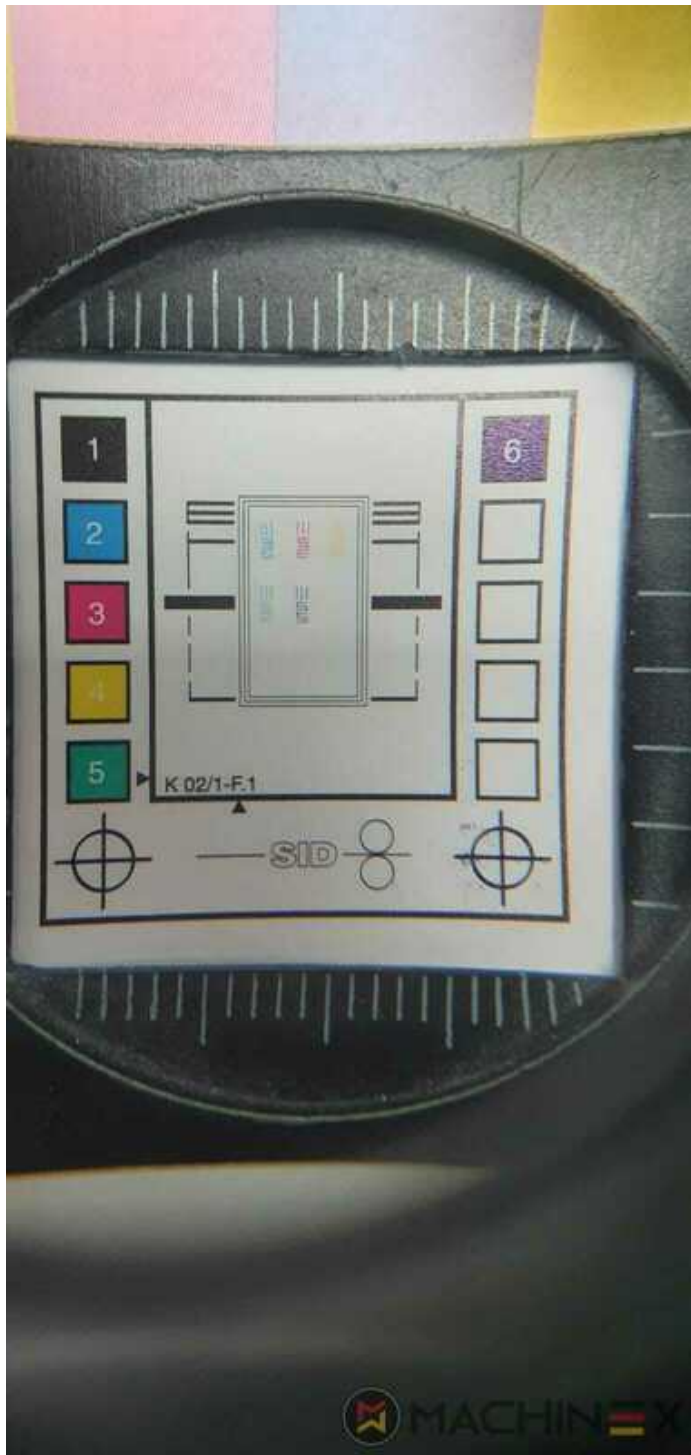

SPAIN | GERMANY | USA | ITALY | TURKEY | CHINA | BRAZIL | MEXICO | PERU

+34 682 639 187

info@machinex.com