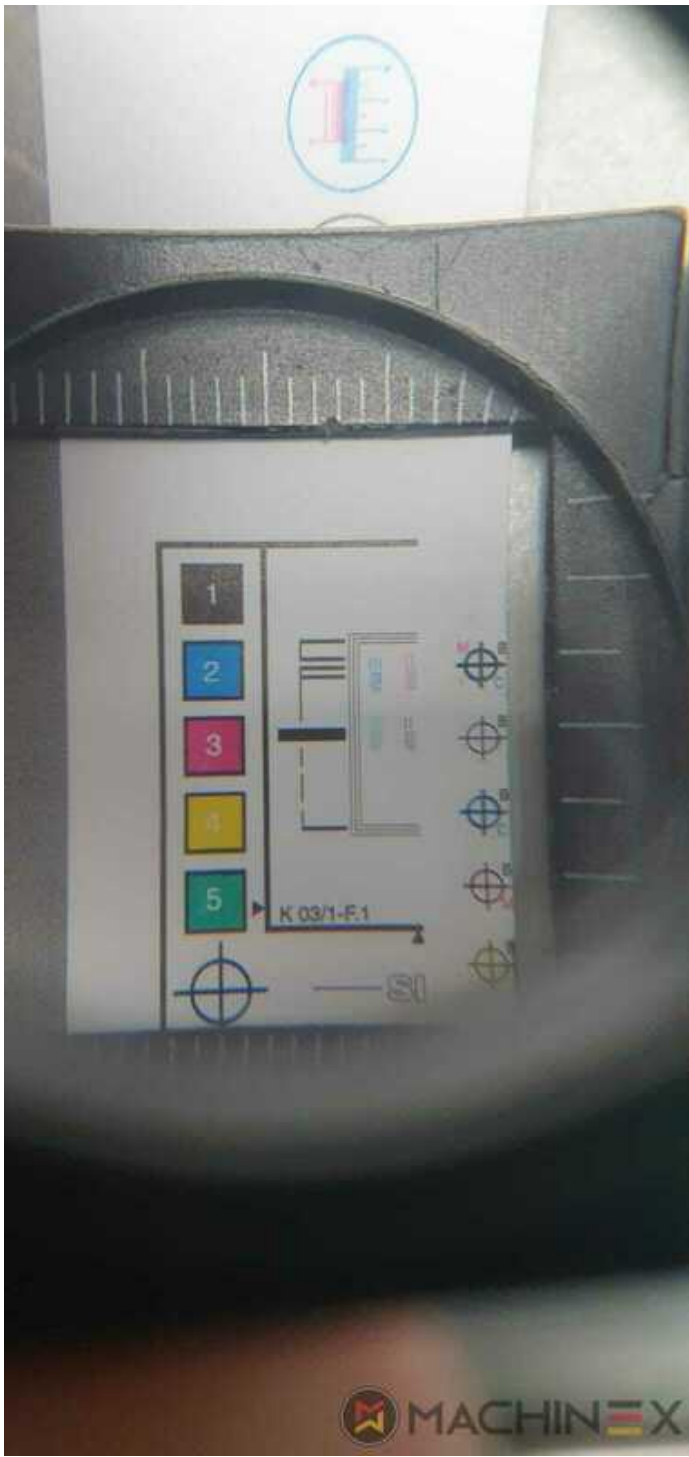

SPAIN | GERMANY | USA | ITALY | TURKEY | CHINA | BRAZIL | MEXICO | PERU

+34 682 639 187

info@machinex.com