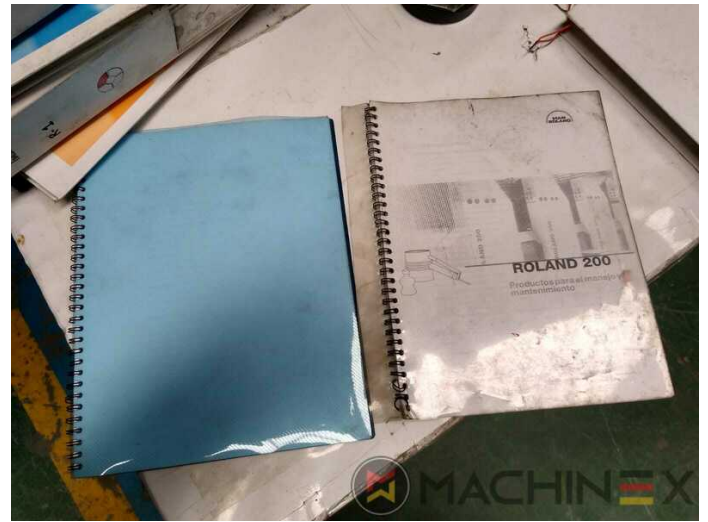

SPAIN | GERMANY | USA | ITALY | TURKEY | CHINA | BRAZIL | MEXICO | PERU

+34 682 639 187

info@machinex.com