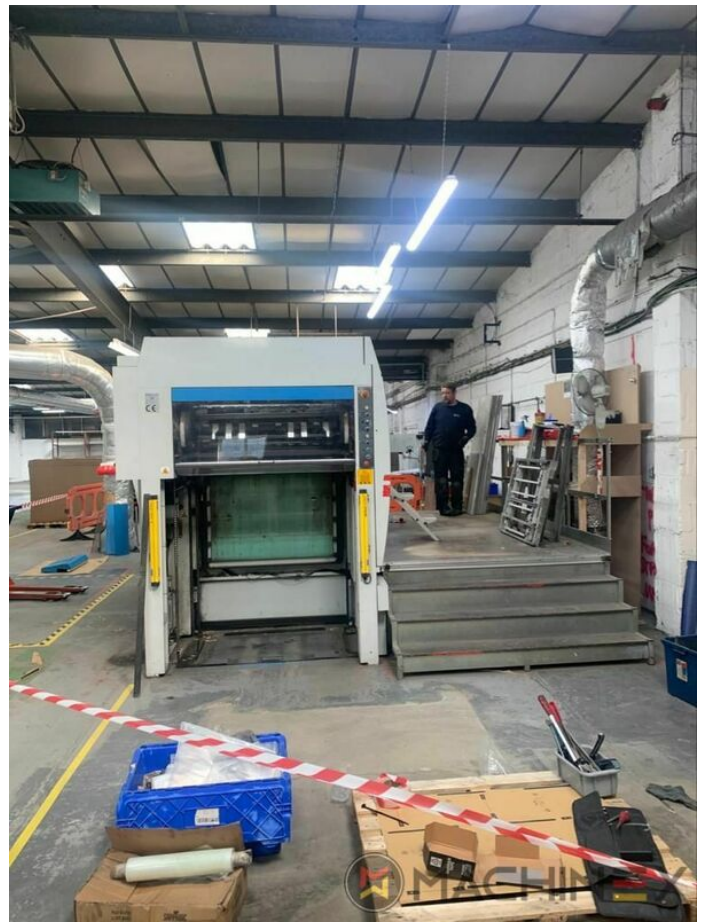

SPAIN | GERMANY | USA | ITALY | TURKEY | CHINA | BRAZIL | MEXICO | PERU

+34 682 639 187

info@machinex.com

MACHINEX