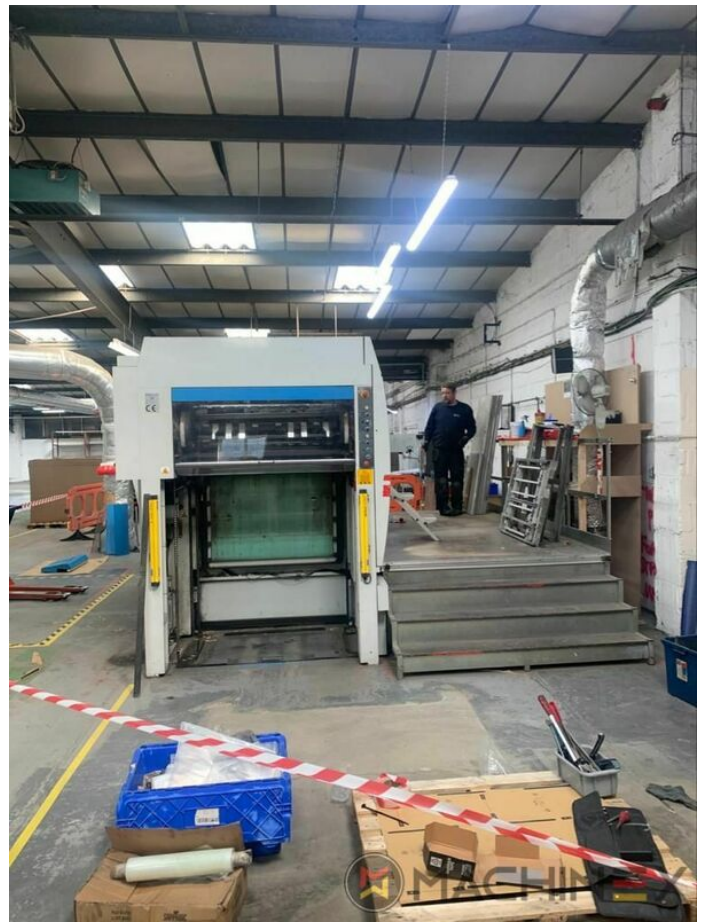

SPAIN | GERMANY | USA | ITALY | TURKEY | CHINA | BRAZIL | MEXICO | PERU

+34 682 639 187

info@machinex.com